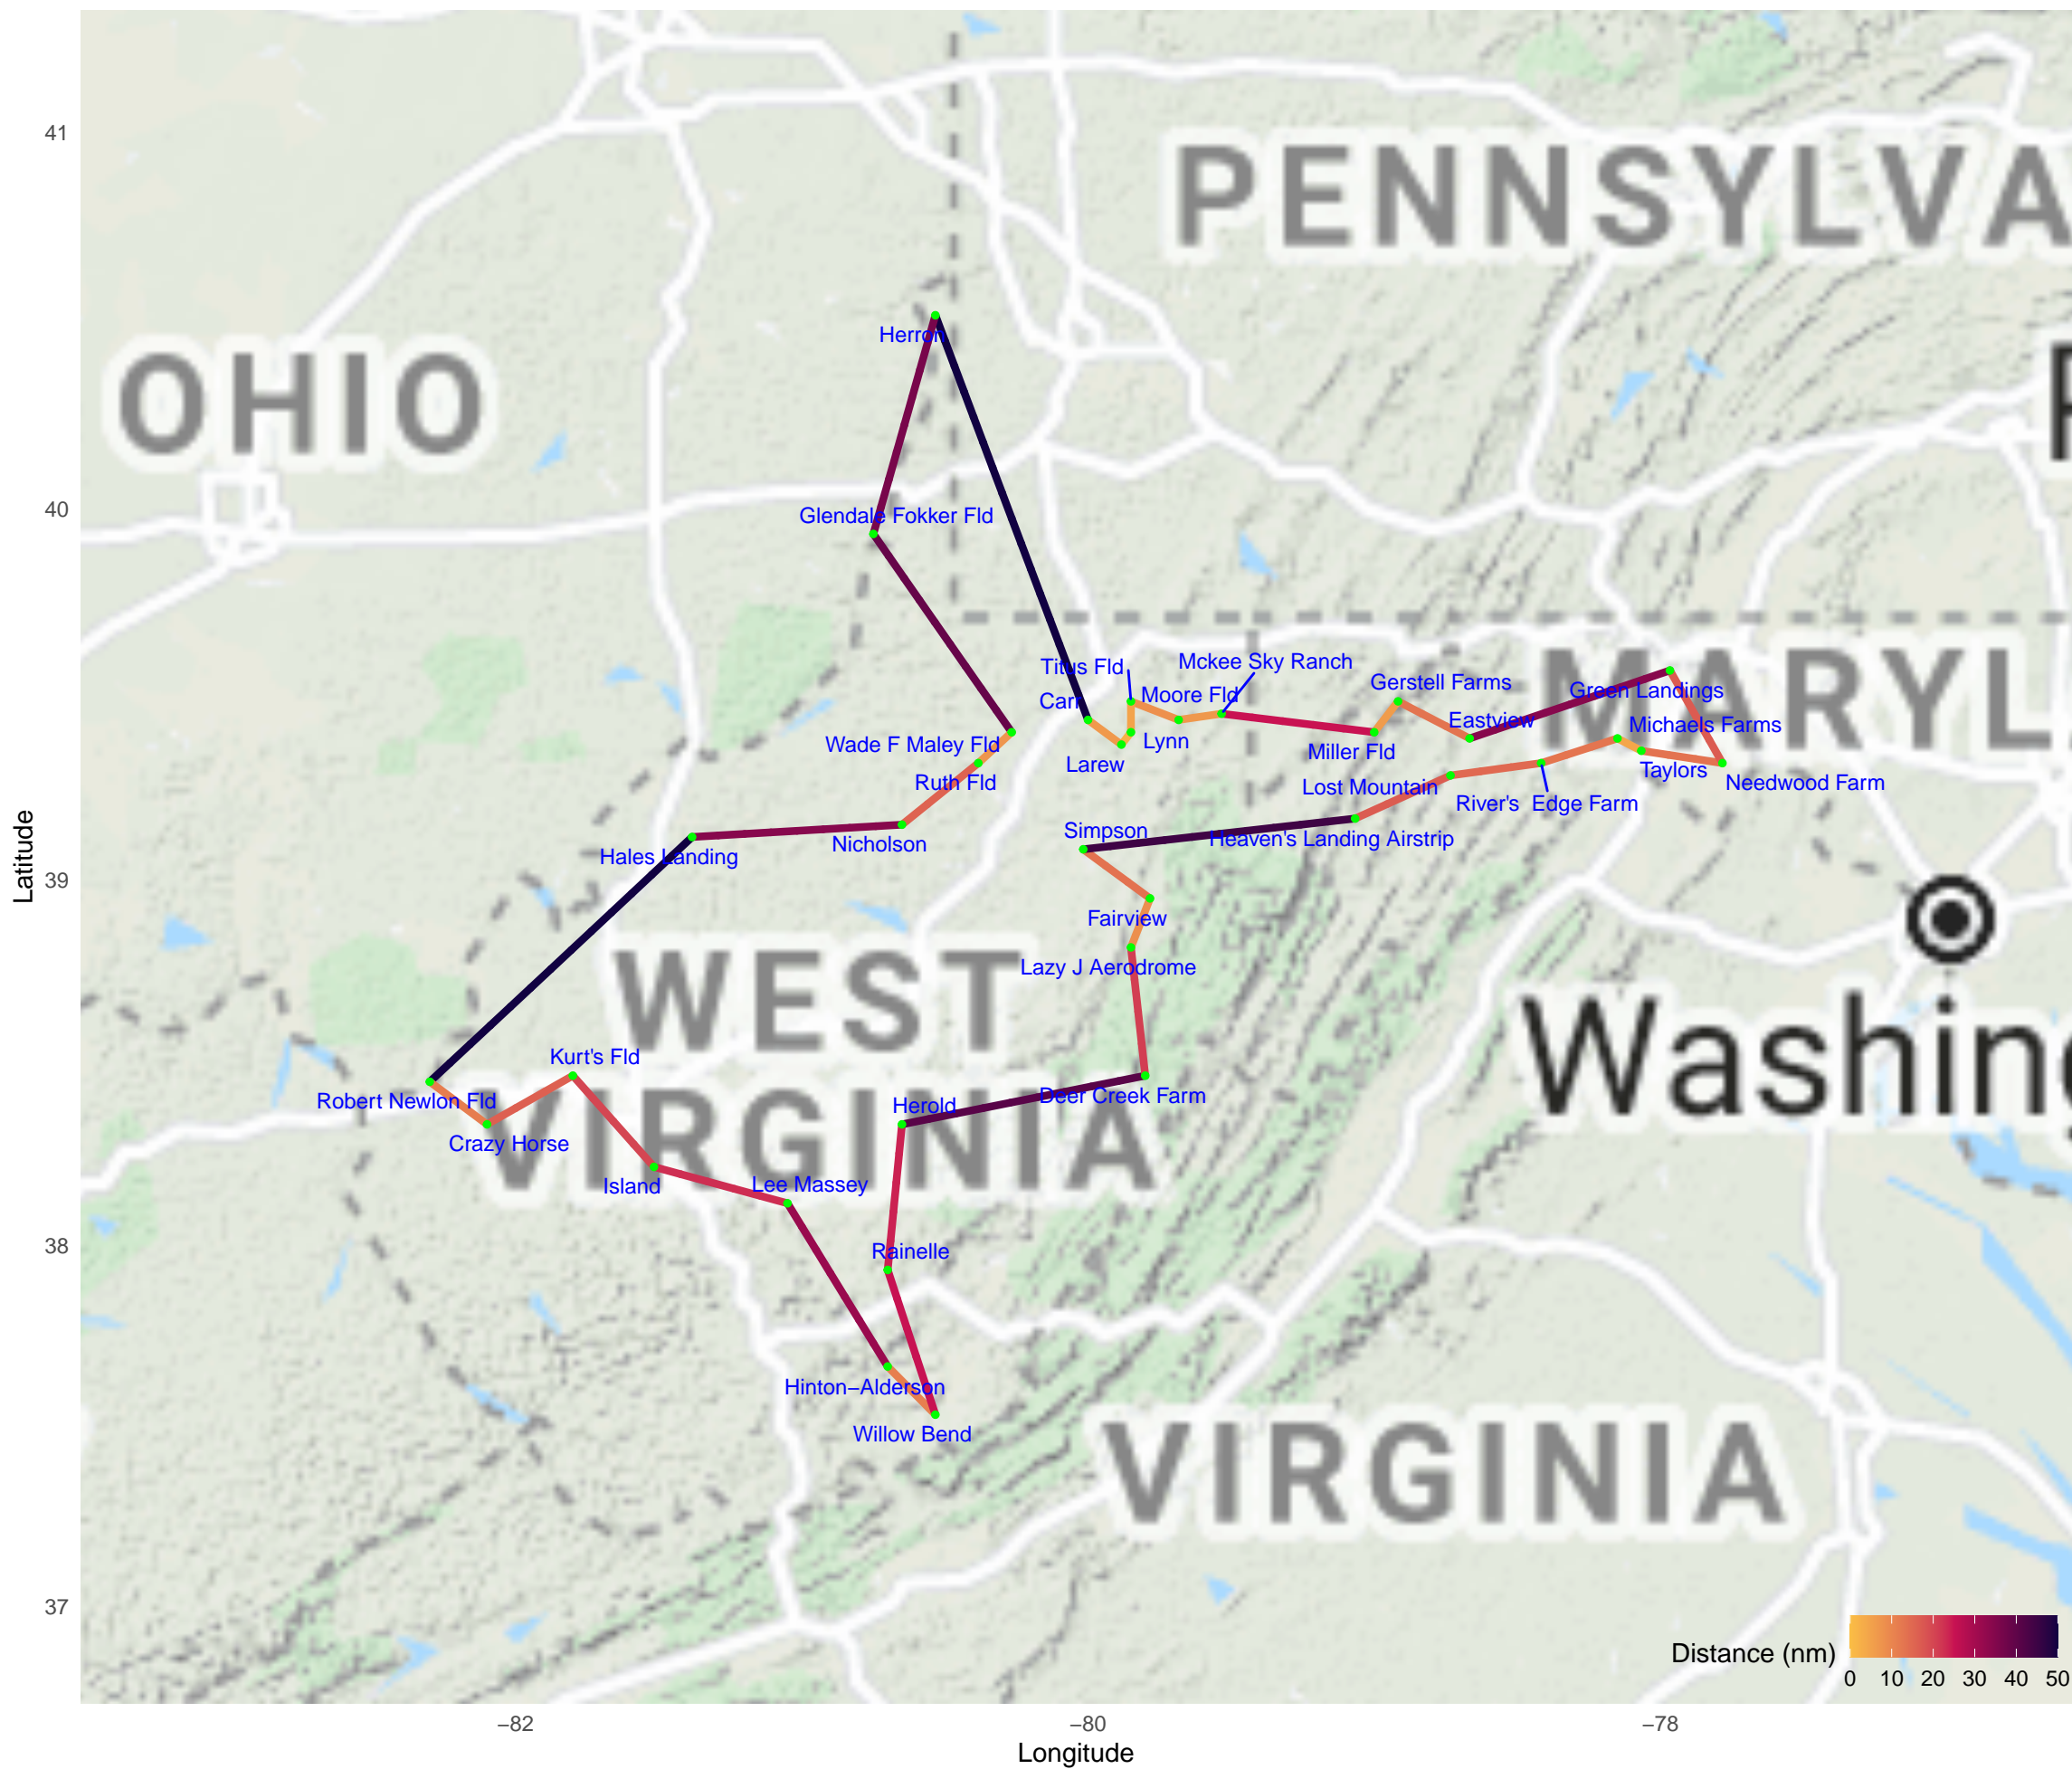

WV West Virginia, 35 Airports, 742 nm
 Shortest tour of Airports with Grass or Dirt runways (backcountry)

Path ignores terrain and airspace.
 Criteria:
 USA FAA Airports
 Surface Grass, Turf, Dirt, Gravel, or Sand in any condition
 Status open, Public or private use
 Some airports may not be labeled when crowded.
 Some distances may be greater than the legend maximum.
 Prof. Erik Erhardt, StatAcumen.com/pilot, January 13, 2021