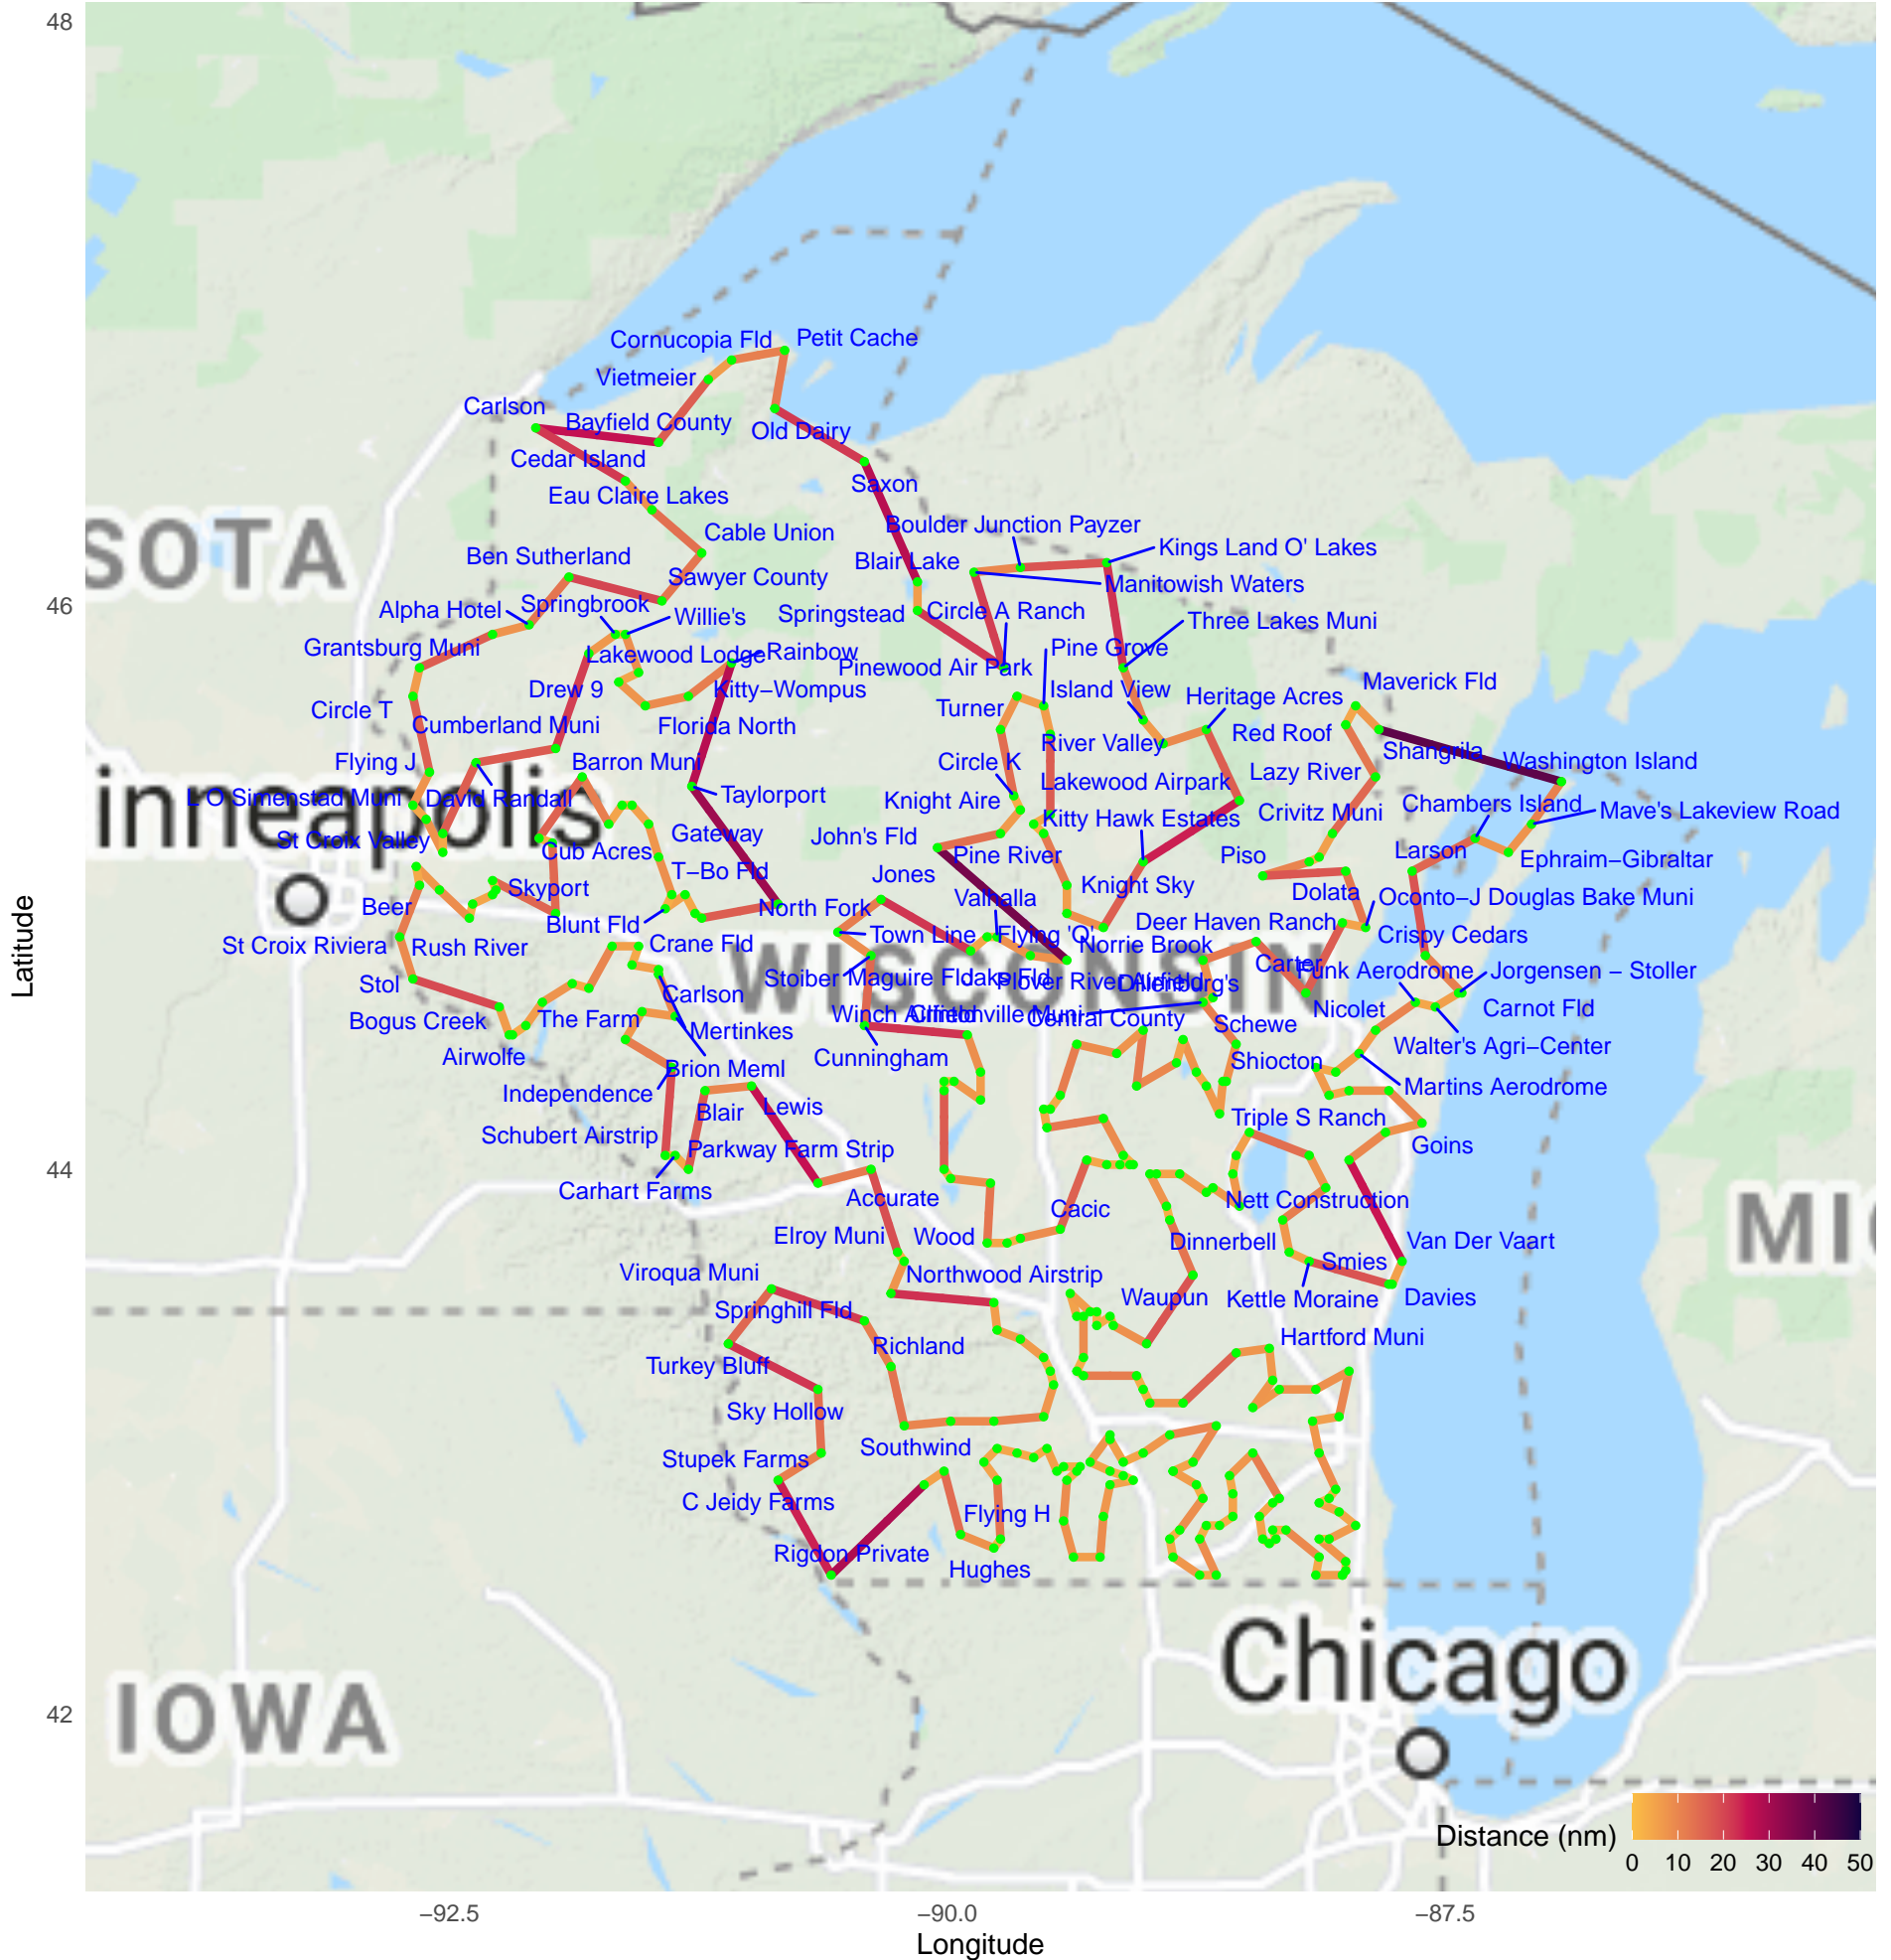

WI Wisconsin, 323 Airports, 2798 nm

Shortest tour of Airports with Grass or Dirt runways (backcountry)

Path ignores terrain and airspace.

Criteria:

USA FAA Airports

Surface Grass, Turf, Dirt, Gravel, or Sand in any condition

Status open, Public or private use

Some airports may not be labeled when crowded.

Some distances may be greater than the legend maximum.

Prof. Erik Erhardt, StatAcumen.com/pilot, January 13, 2021