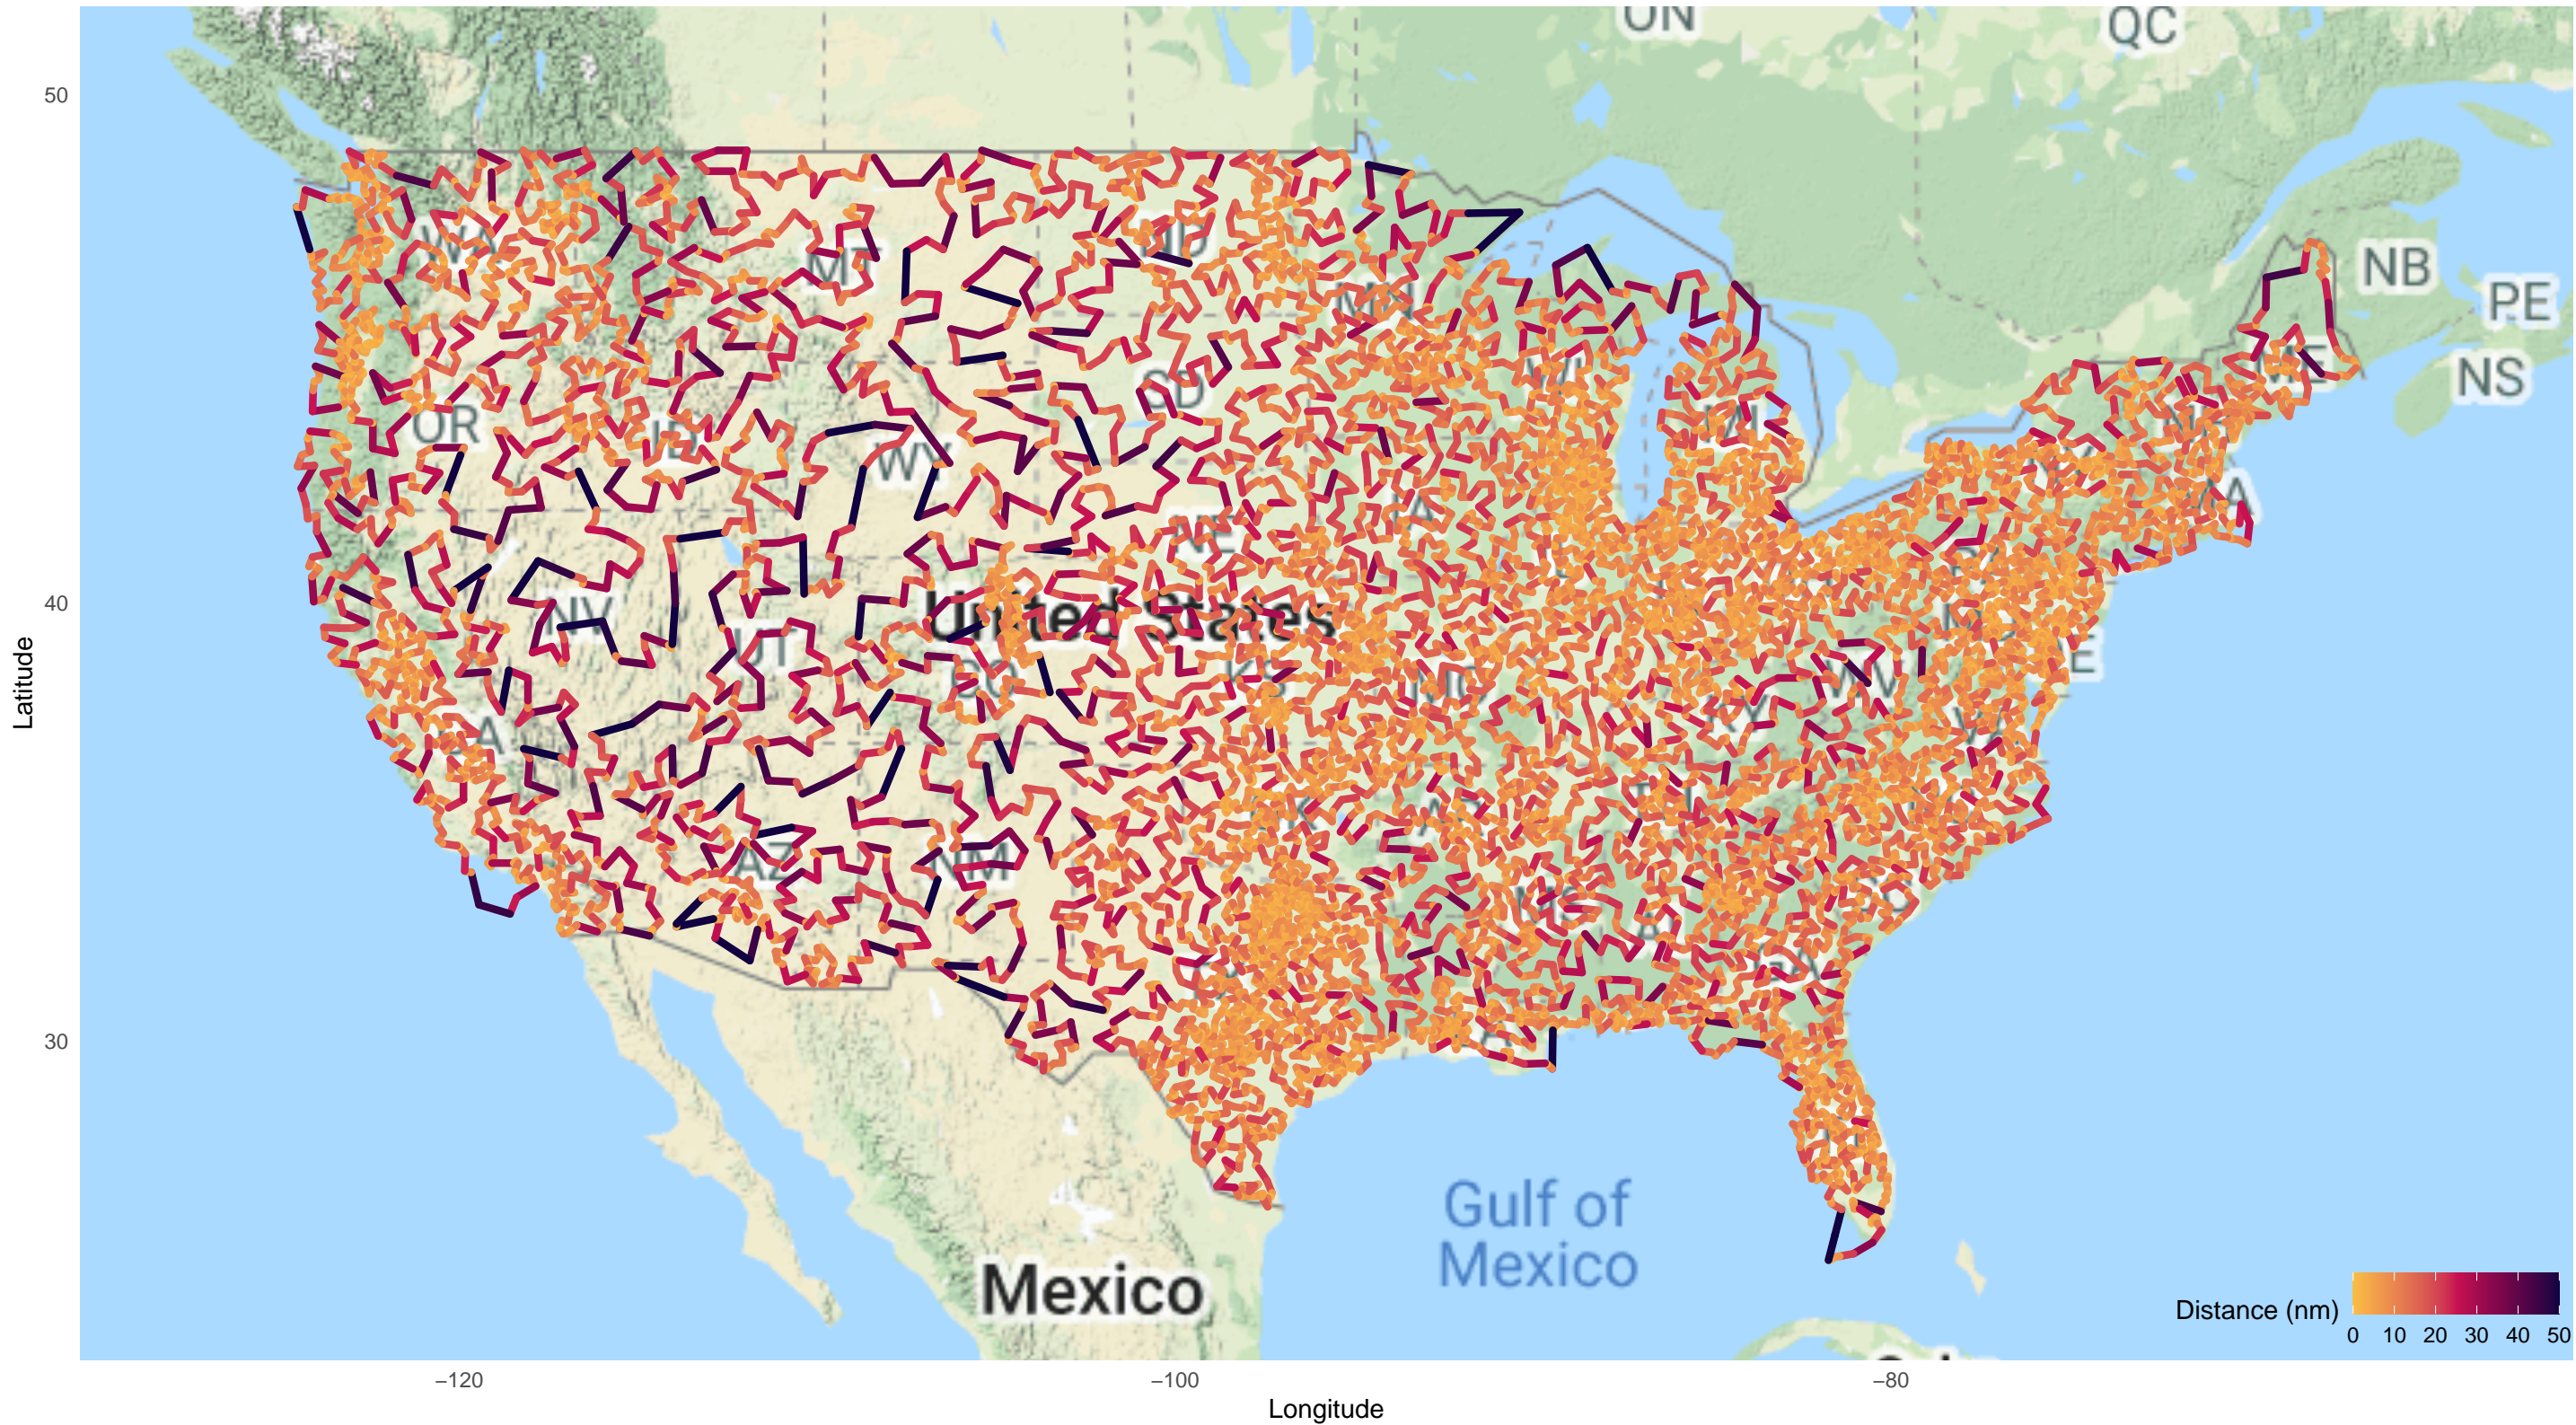

USA lower 48, 12435 Airports, 123426 nm

Shortest tour of All Airports

Path ignores terrain and airspace.
Criteria:
USA FAA Airports
All in any condition
Status open, Public or private use
Some airports may not be labeled when crowded.
Some distances may be greater than the legend maximum.
Prof. Erik Erhardt, StatAcumen.com/pilot, January 14, 2021