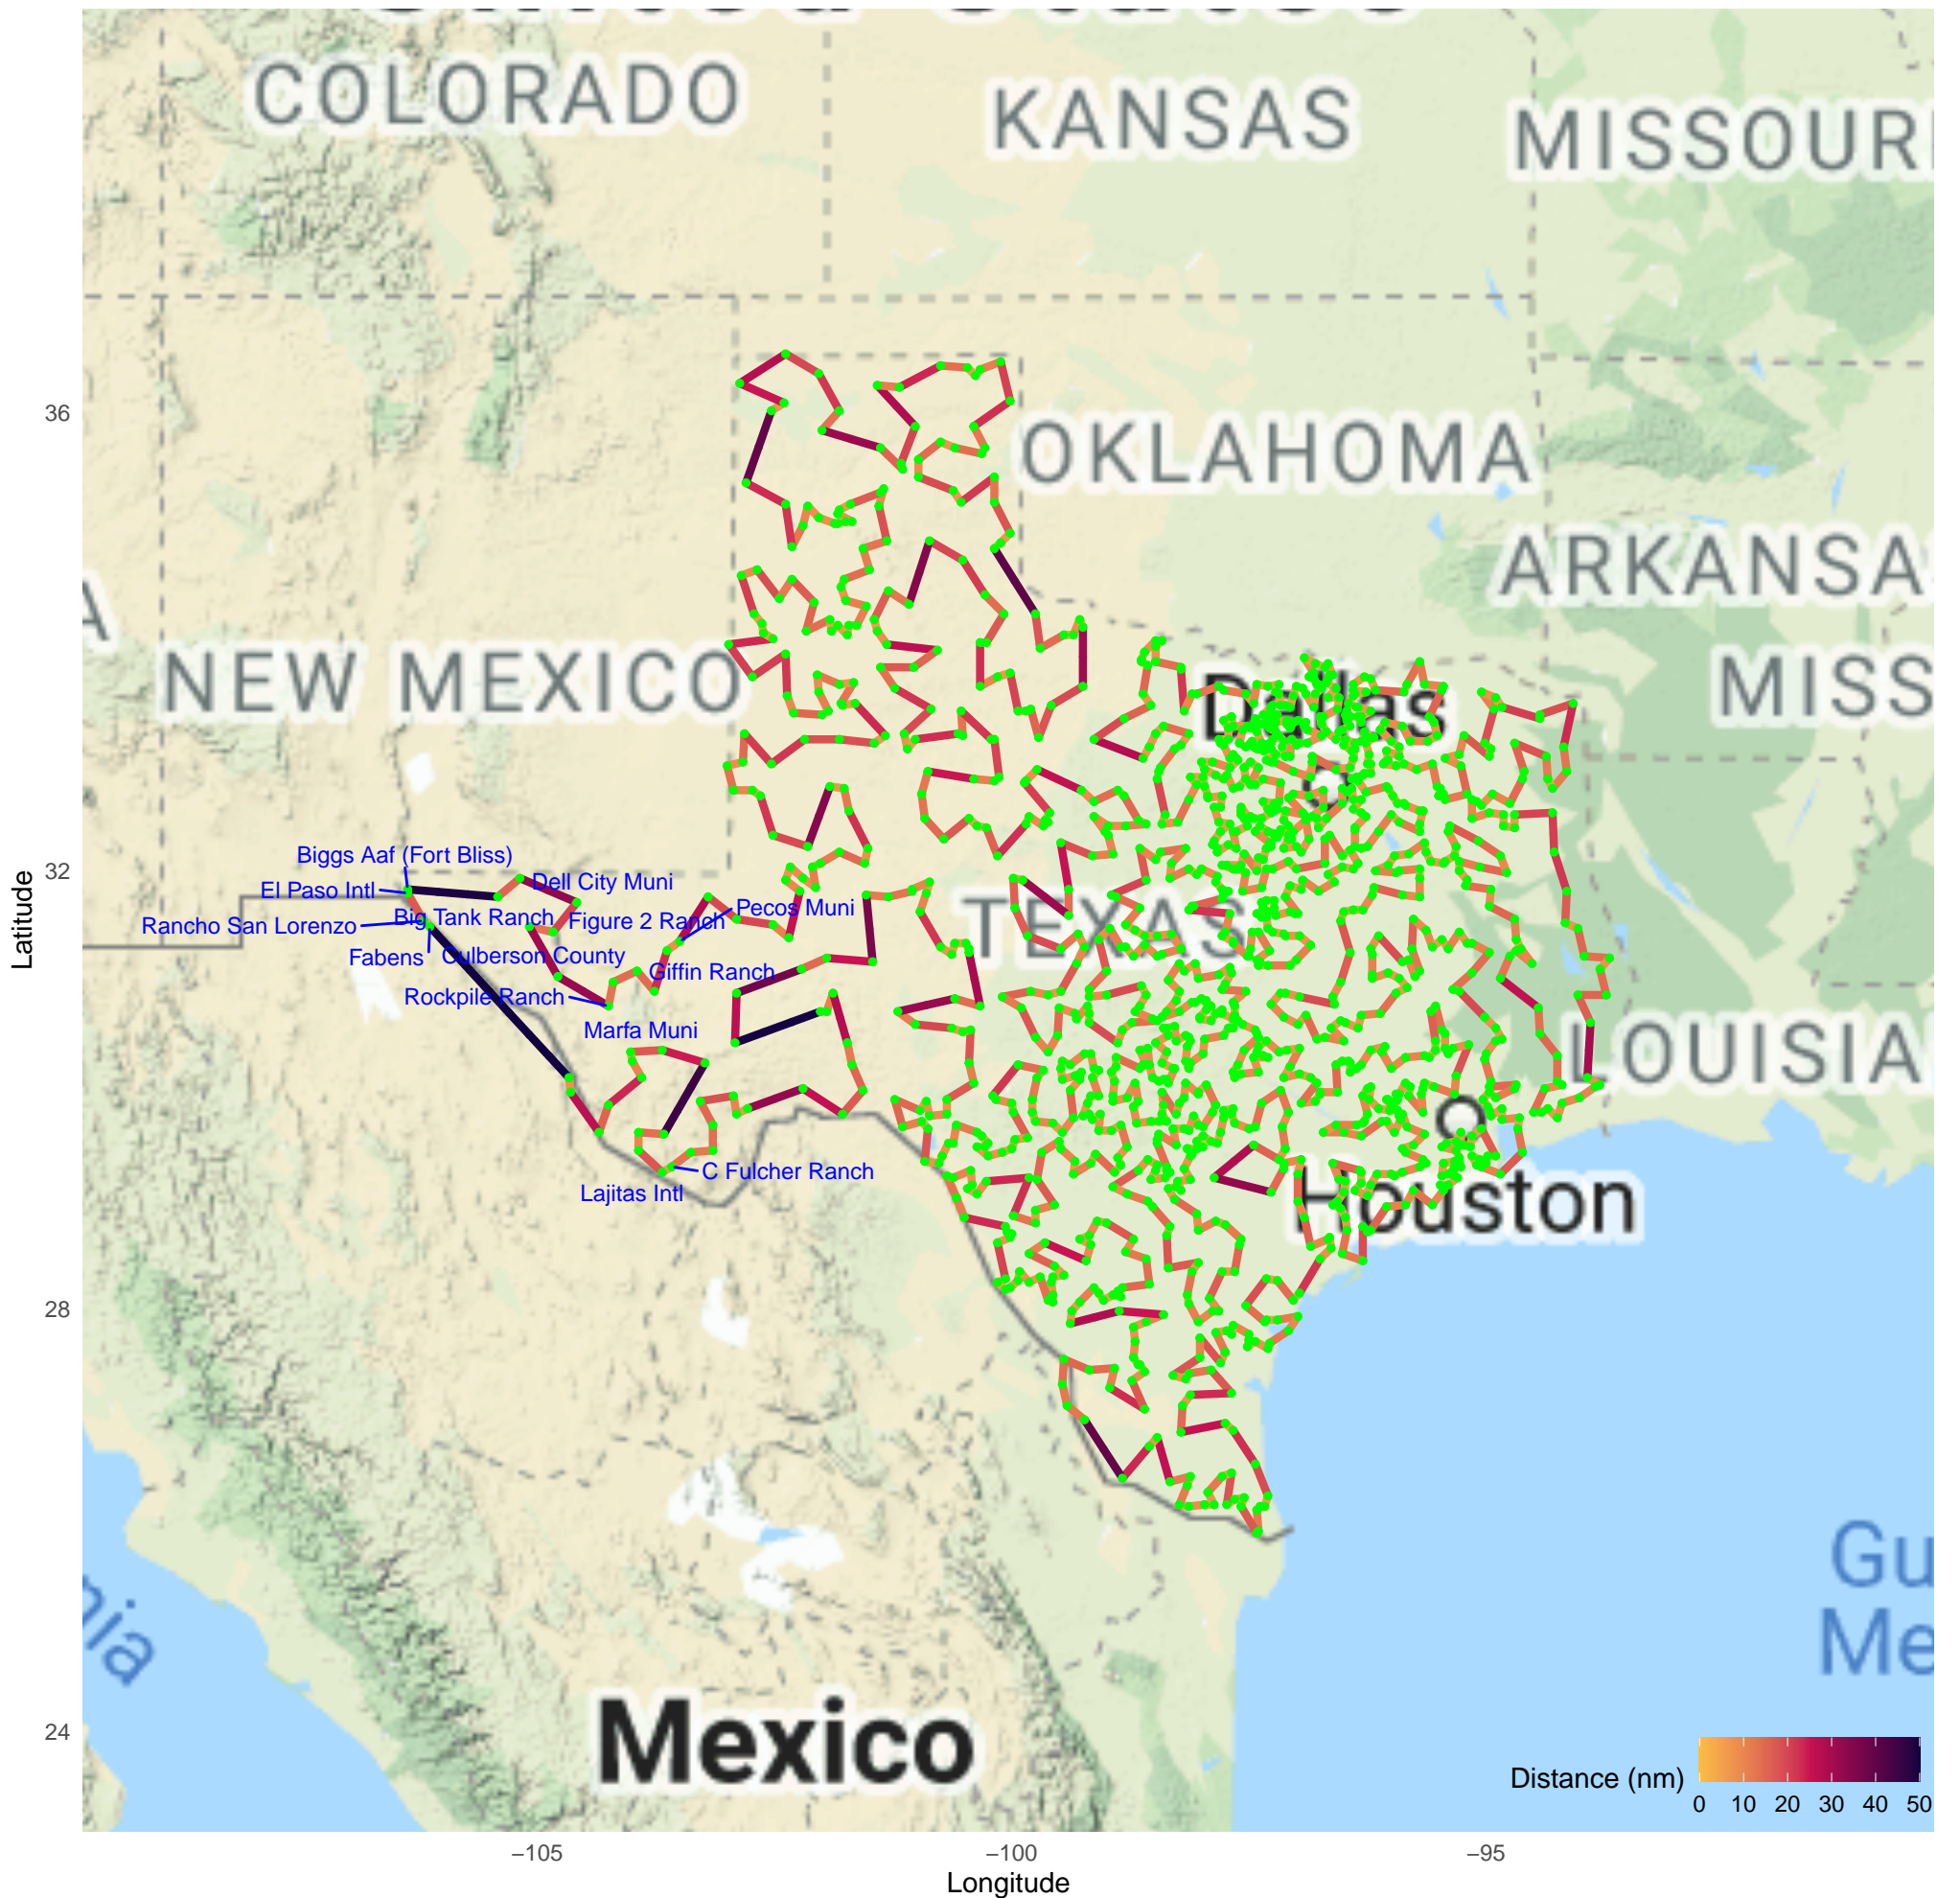

TX Texas, 1472 Airports, 12660 nm

Shortest tour of All Airports

Path ignores terrain and airspace.

Criteria:

USA FAA Airports

All in any condition

Status open, Public or private use

Some airports may not be labeled when crowded.

Some distances may be greater than the legend maximum.

Prof. Erik Erhardt, StatAcumen.com/pilot, January 13, 2021