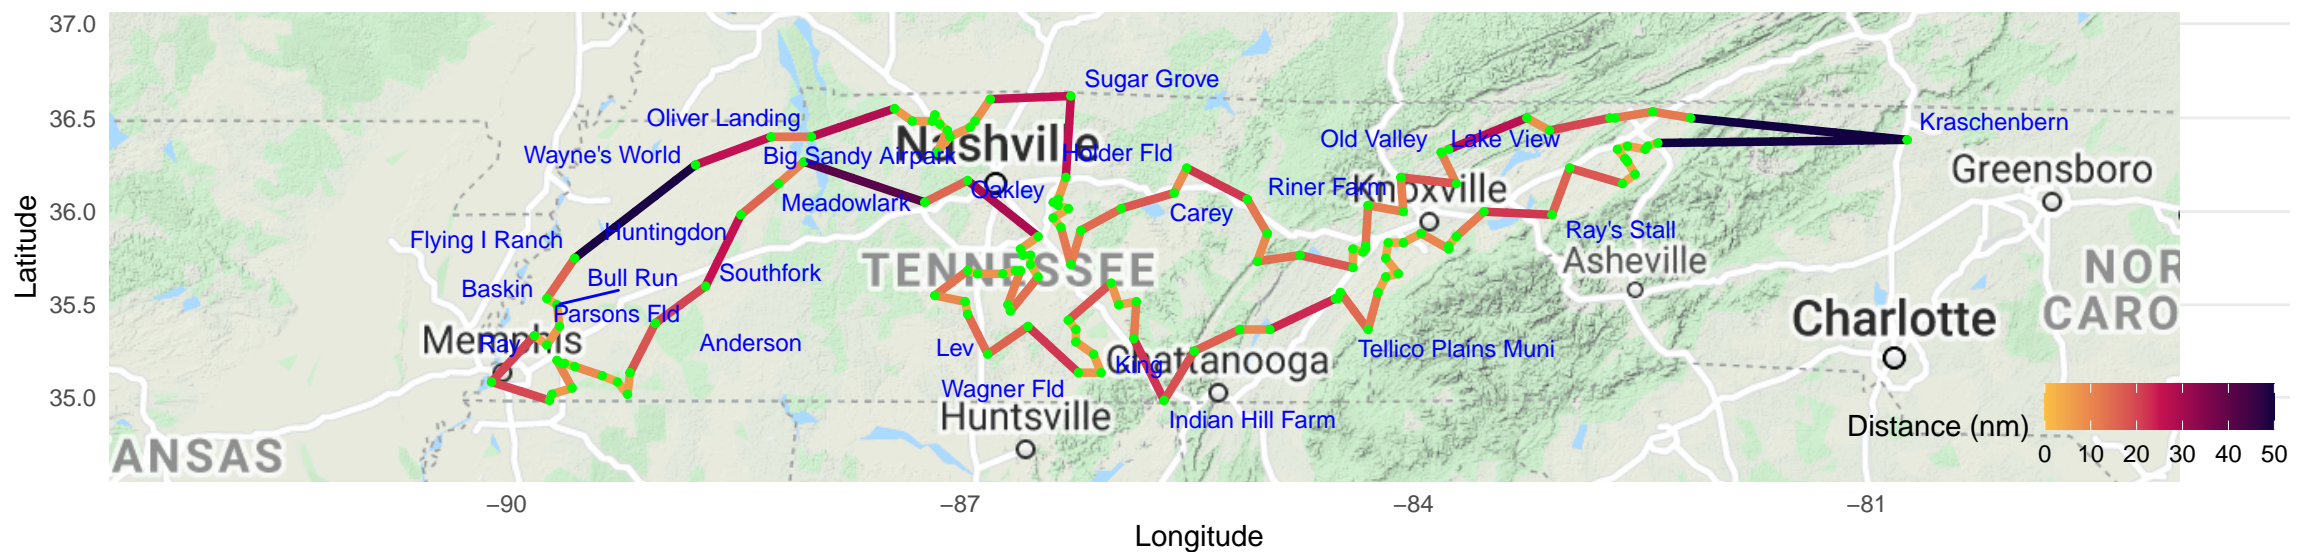

TN Tennessee, 132 Airports, 1487 nm

Shortest tour of Airports with Grass or Dirt runways (backcountry)

Path ignores terrain and airspace.

Criteria:

- USA FAA Airports
 - Surface Grass, Turf, Dirt, Gravel, or Sand in any condition
 - Status open, Public or private use
- Some airports may not be labeled when crowded.
Some distances may be greater than the legend maximum.
Prof. Erik Erhardt, StatAcumen.com/pilot, January 13, 2021