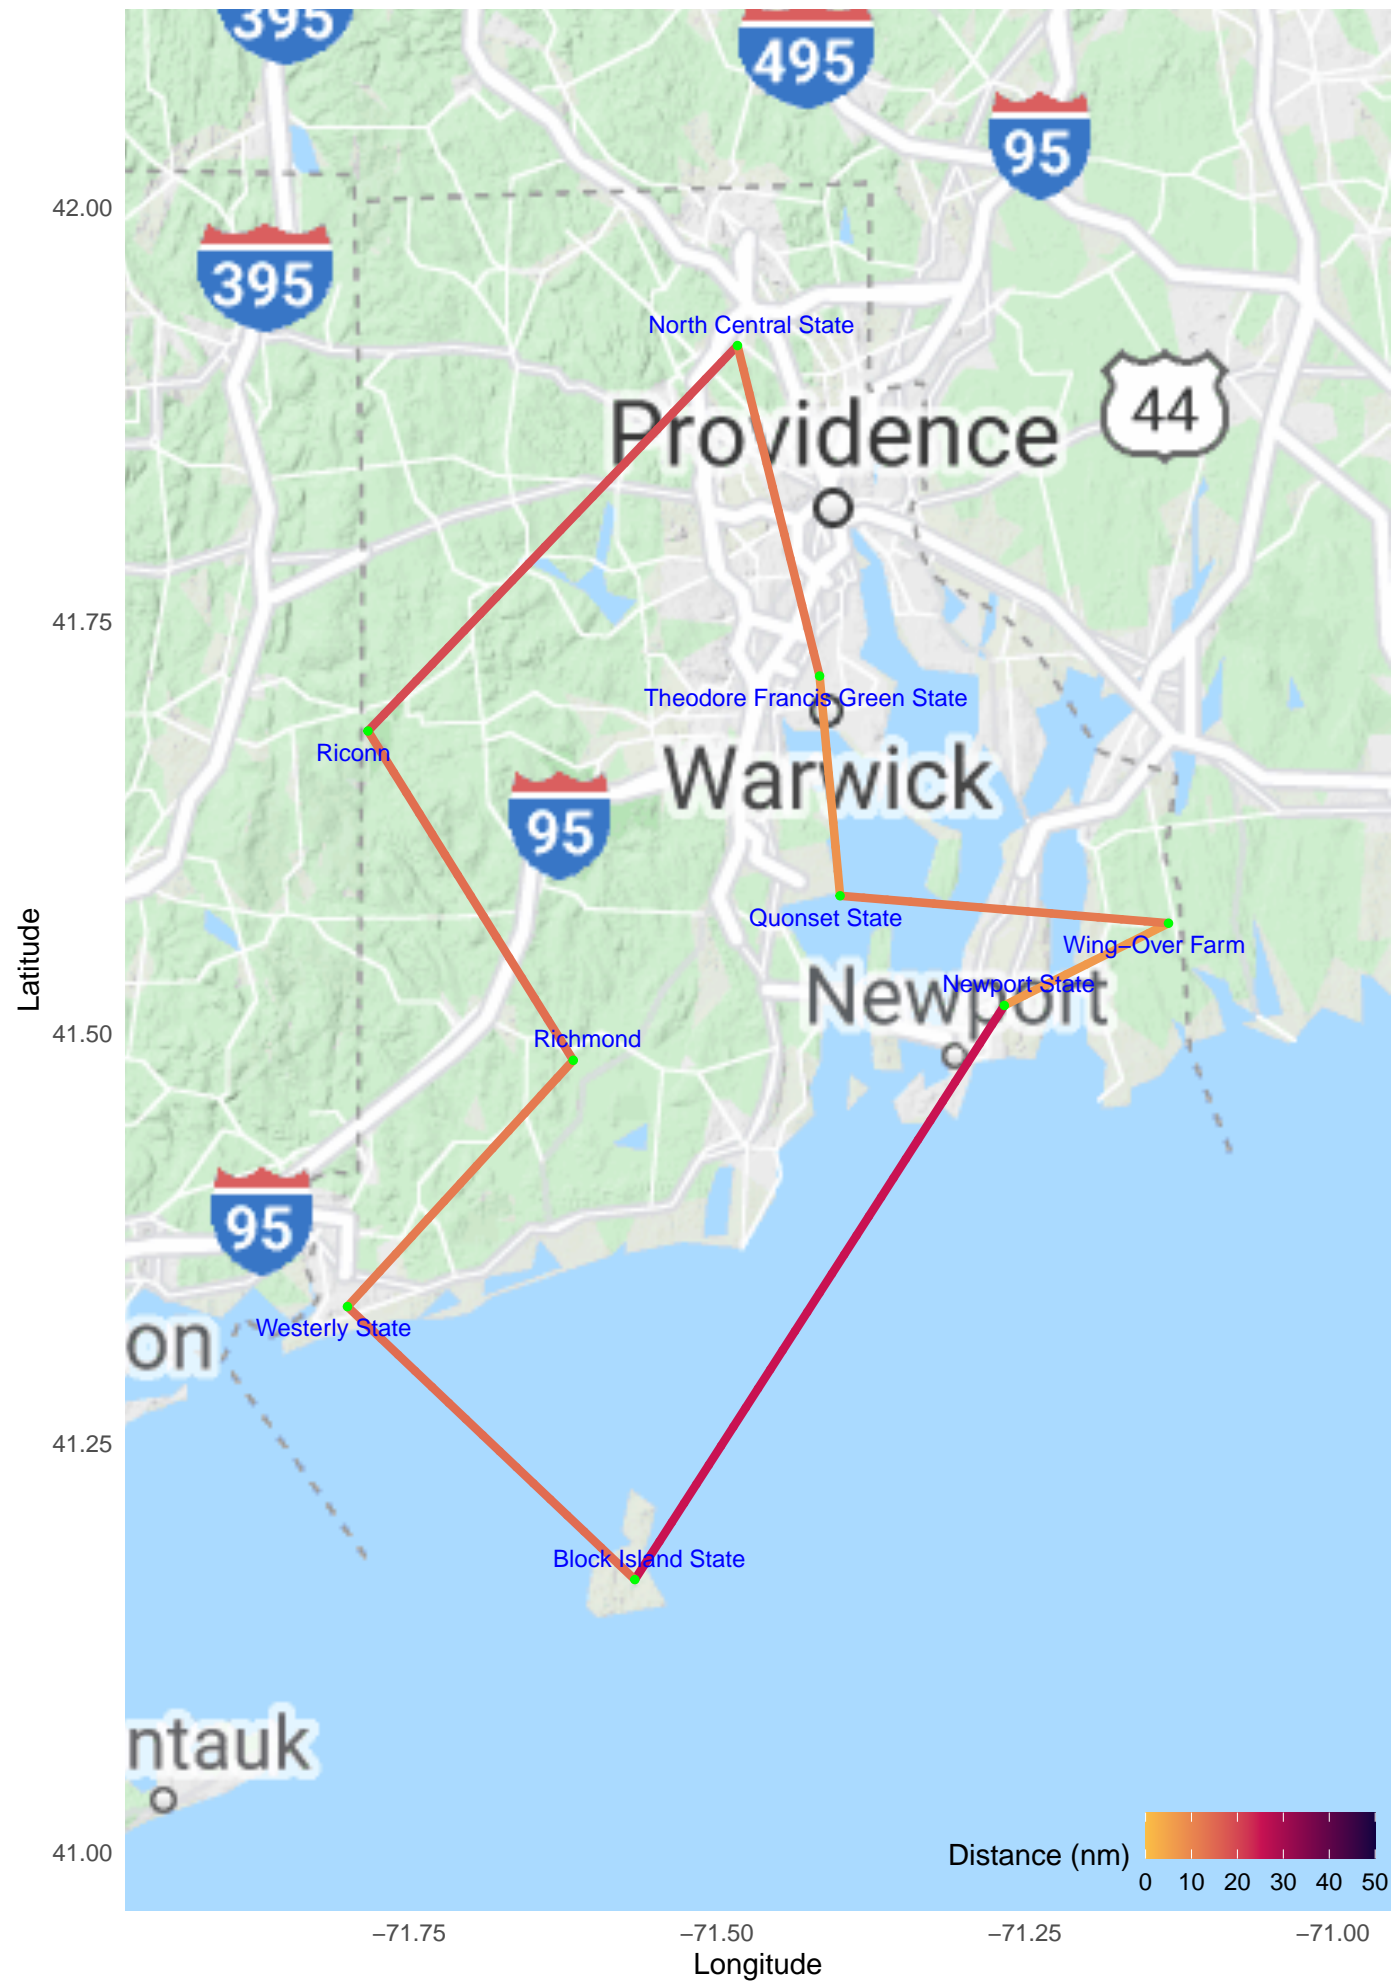

RI Rhode Island, 9 Airports, 125 nm

Shortest tour of All Airports

Path ignores terrain and airspace.

Criteria:

USA FAA Airports

All in any condition

Status open, Public or private use

Some airports may not be labeled when crowded.

Some distances may be greater than the legend maximum.

Prof. Erik Erhardt, StatAcumen.com/pilot, January 13, 2021