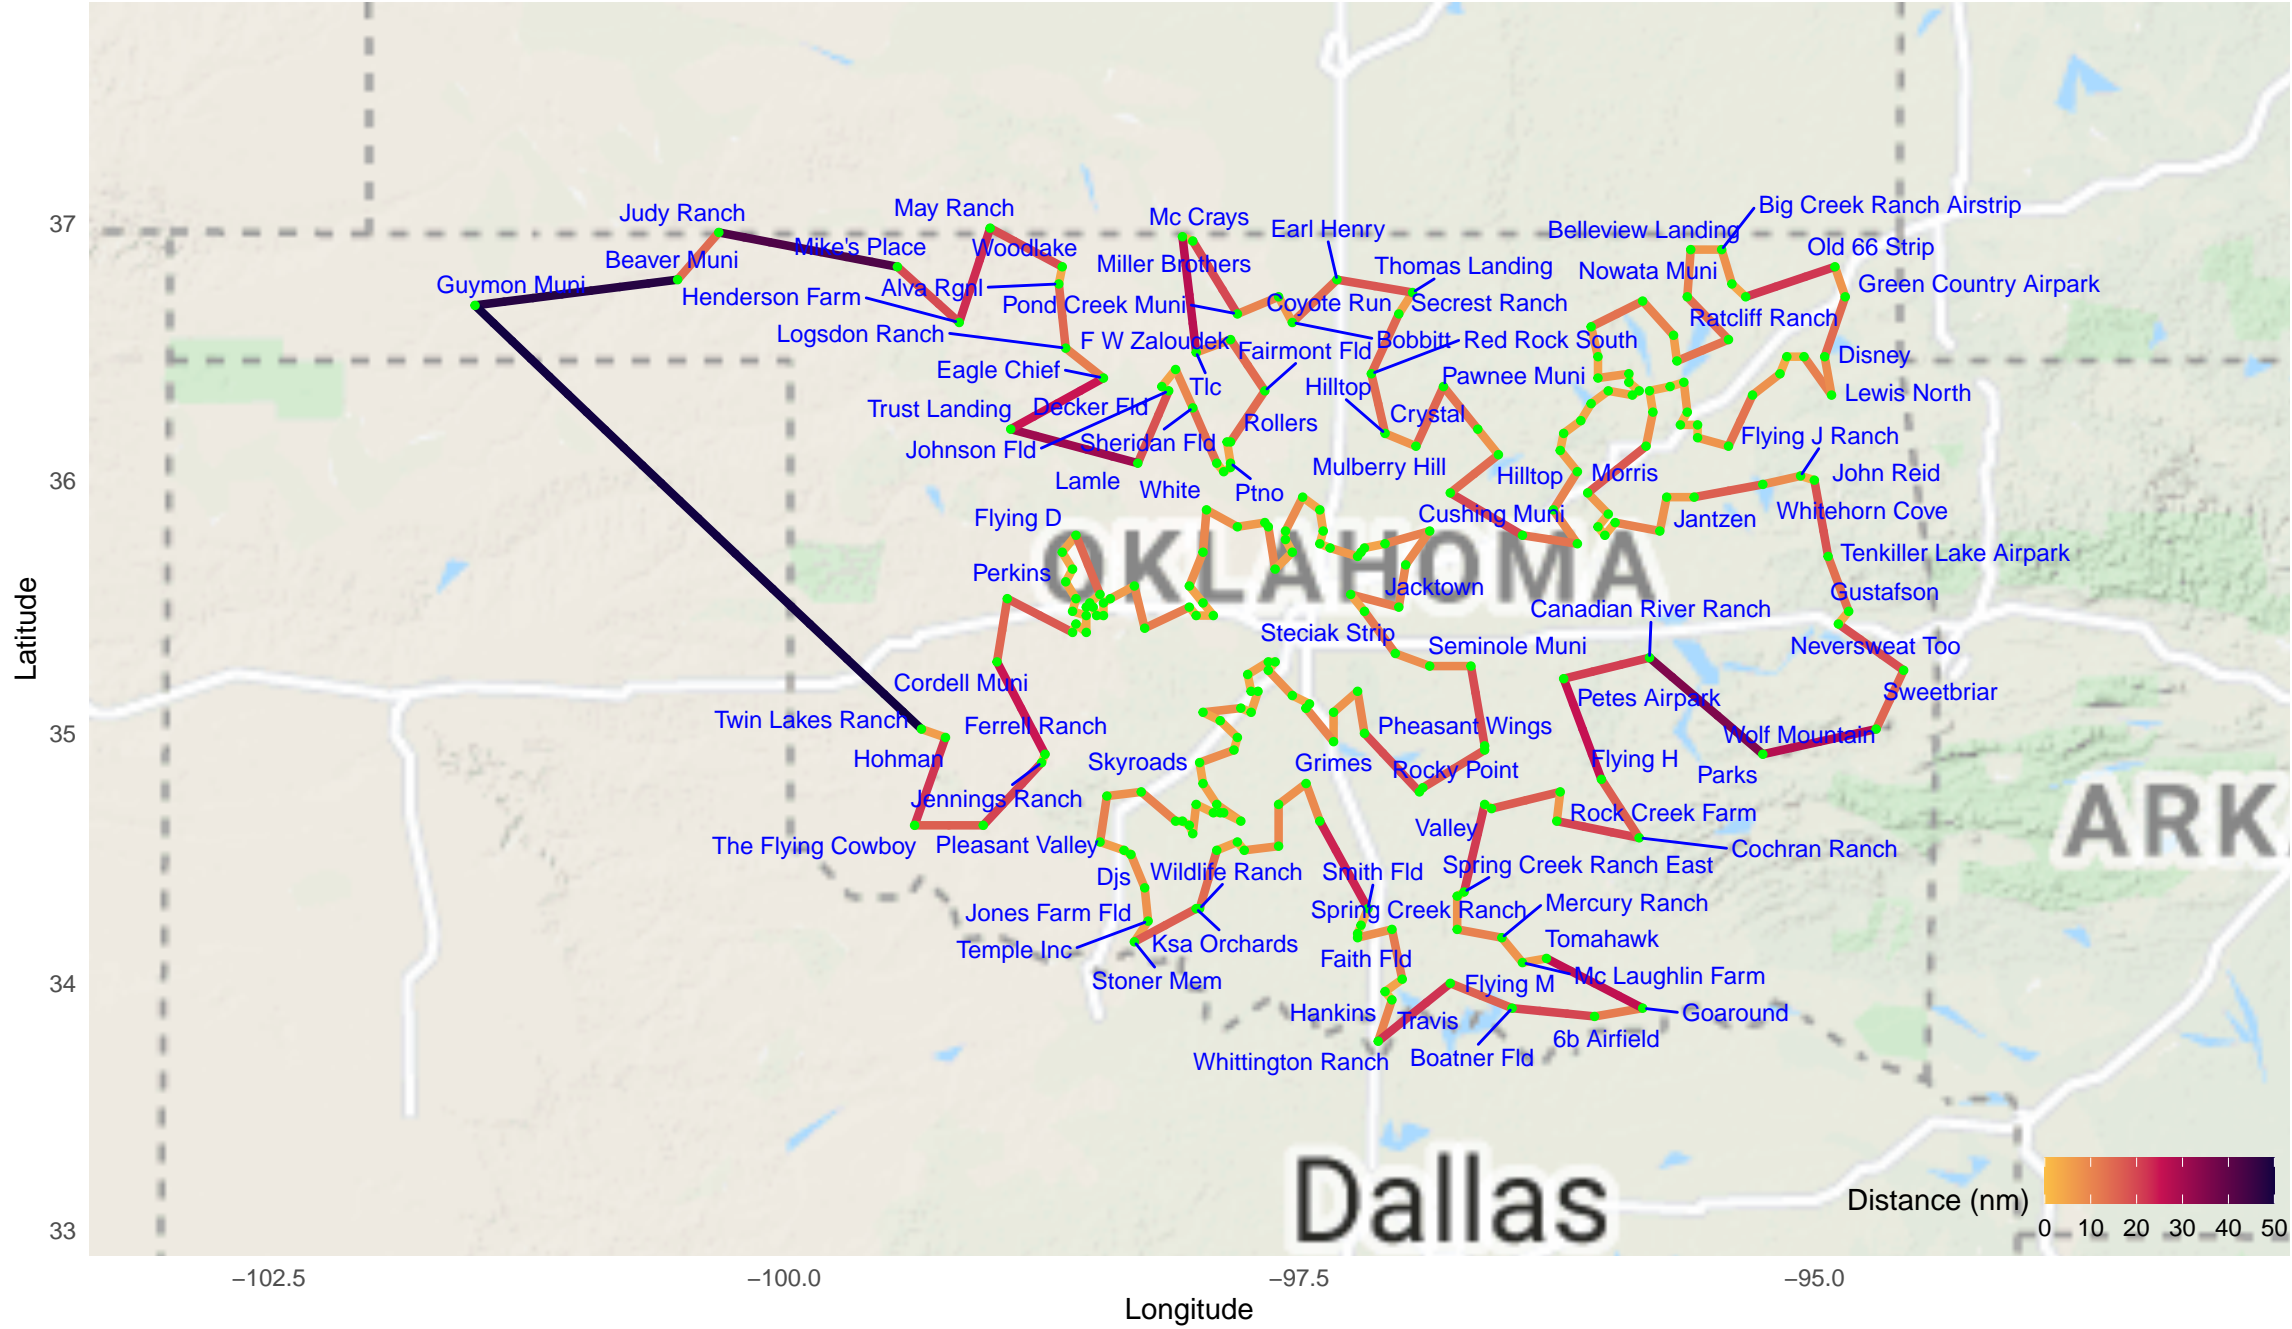

OK Oklahoma, 239 Airports, 2335 nm
 Shortest tour of Airports with Grass or Dirt runways (backcountry)

Path ignores terrain and airspace.
 Criteria:
 USA FAA Airports
 Surface Grass, Turf, Dirt, Gravel, or Sand in any condition
 Status open, Public or private use
 Some airports may not be labeled when crowded.
 Some distances may be greater than the legend maximum.
 Prof. Erik Erhardt, StatAcumen.com/pilot, January 13, 2021