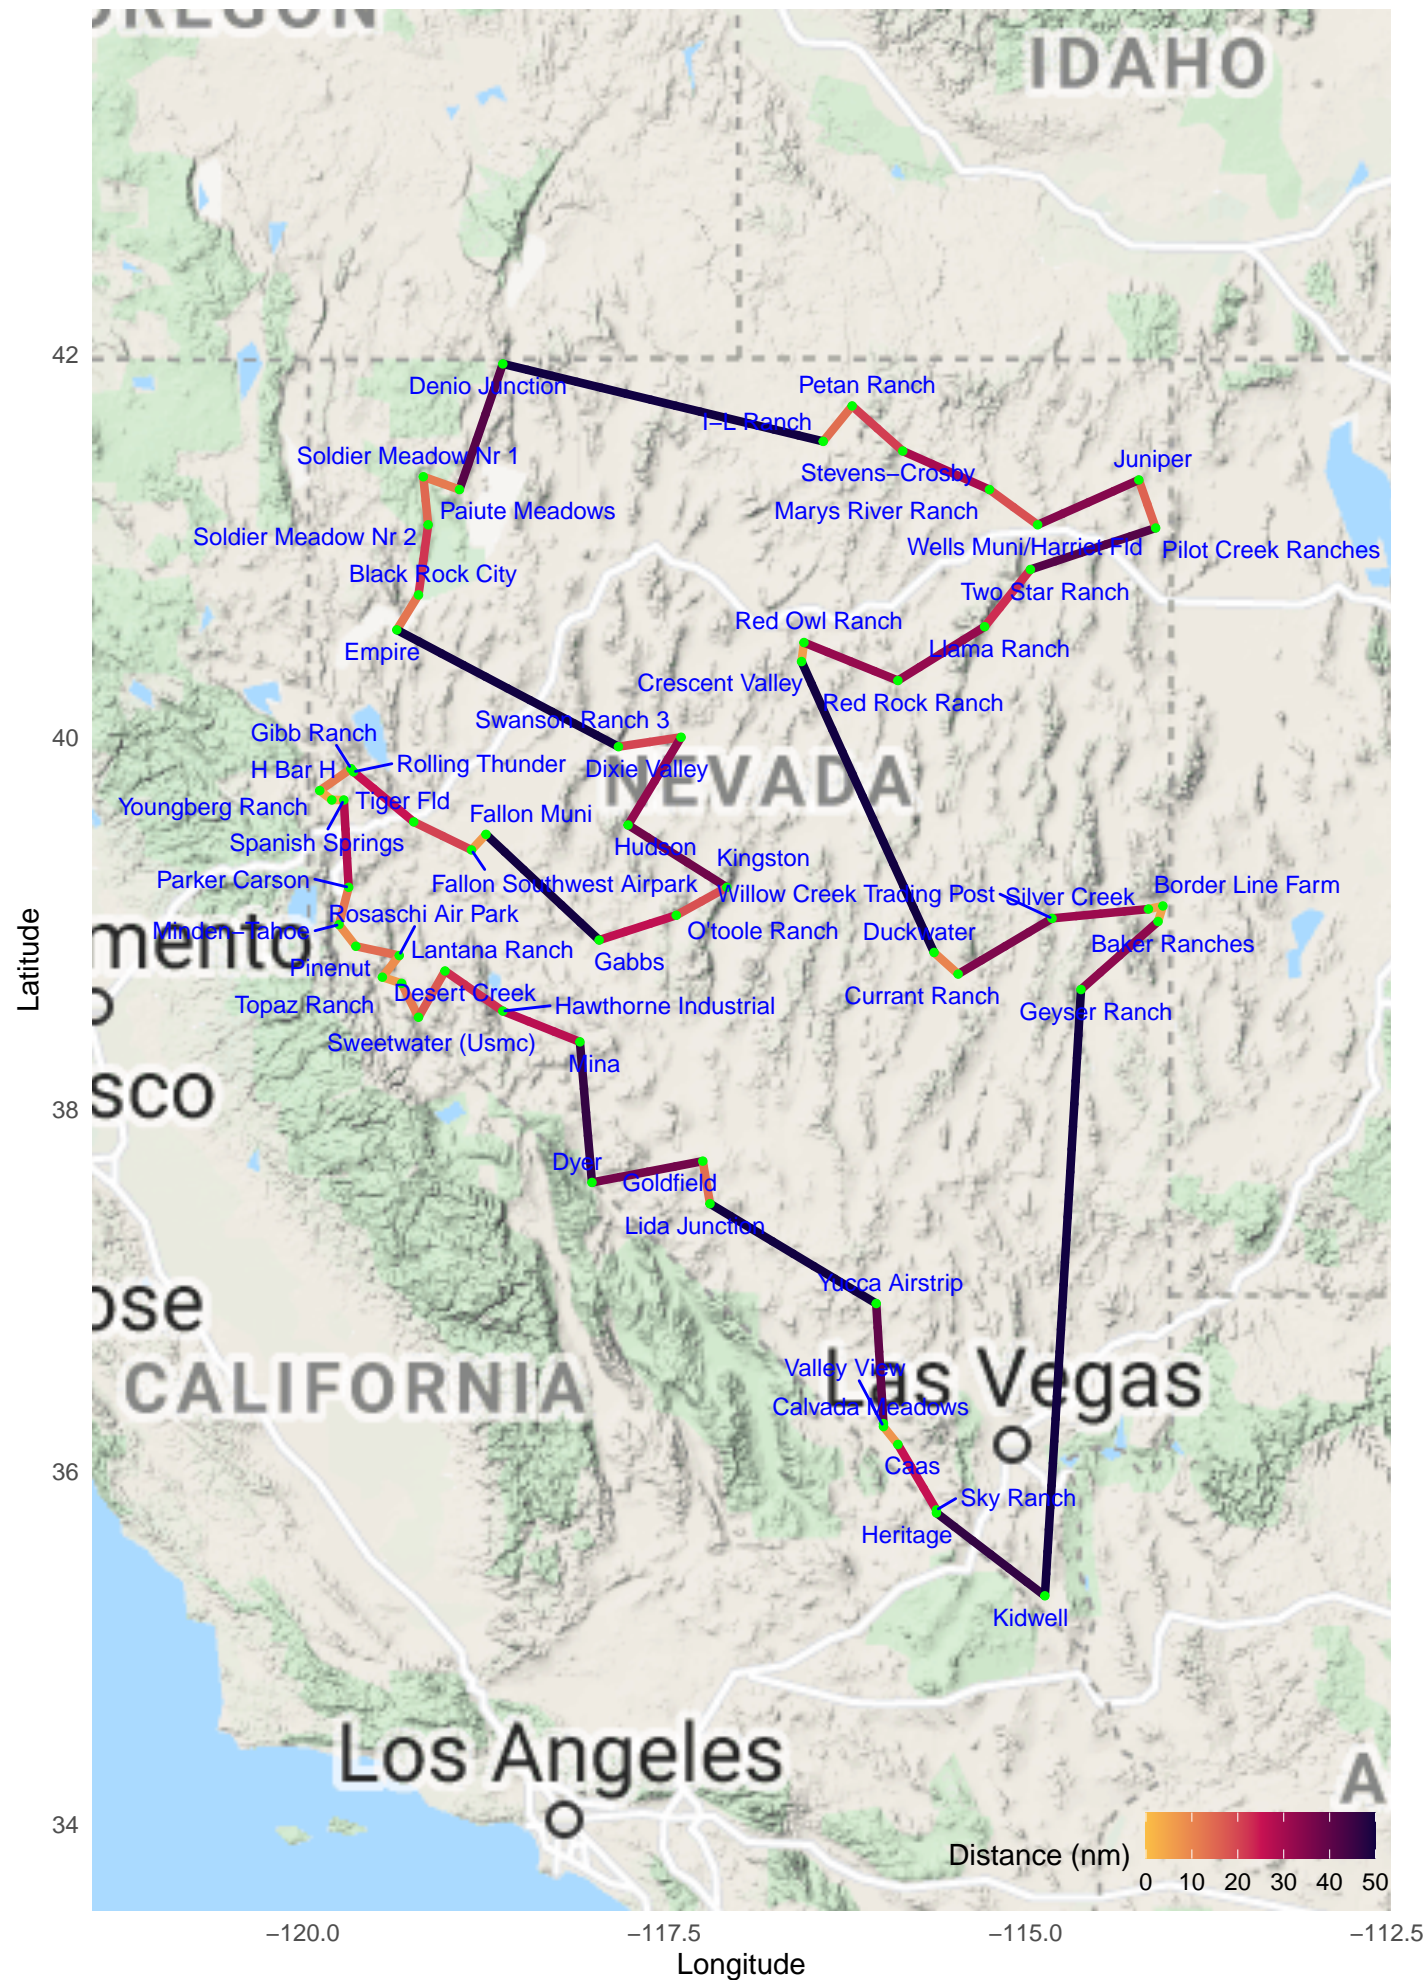

NV Nevada, 59 Airports, 1680 nm

Shortest tour of Airports with Grass or Dirt runways (backcountry)

Path ignores terrain and airspace.

Criteria:

- USA FAA Airports
 - Surface Grass, Turf, Dirt, Gravel, or Sand in any condition
 - Status open, Public or private use
- Some airports may not be labeled when crowded.
 Some distances may be greater than the legend maximum.
 Prof. Erik Erhardt, StatAcumen.com/pilot, January 13, 2021