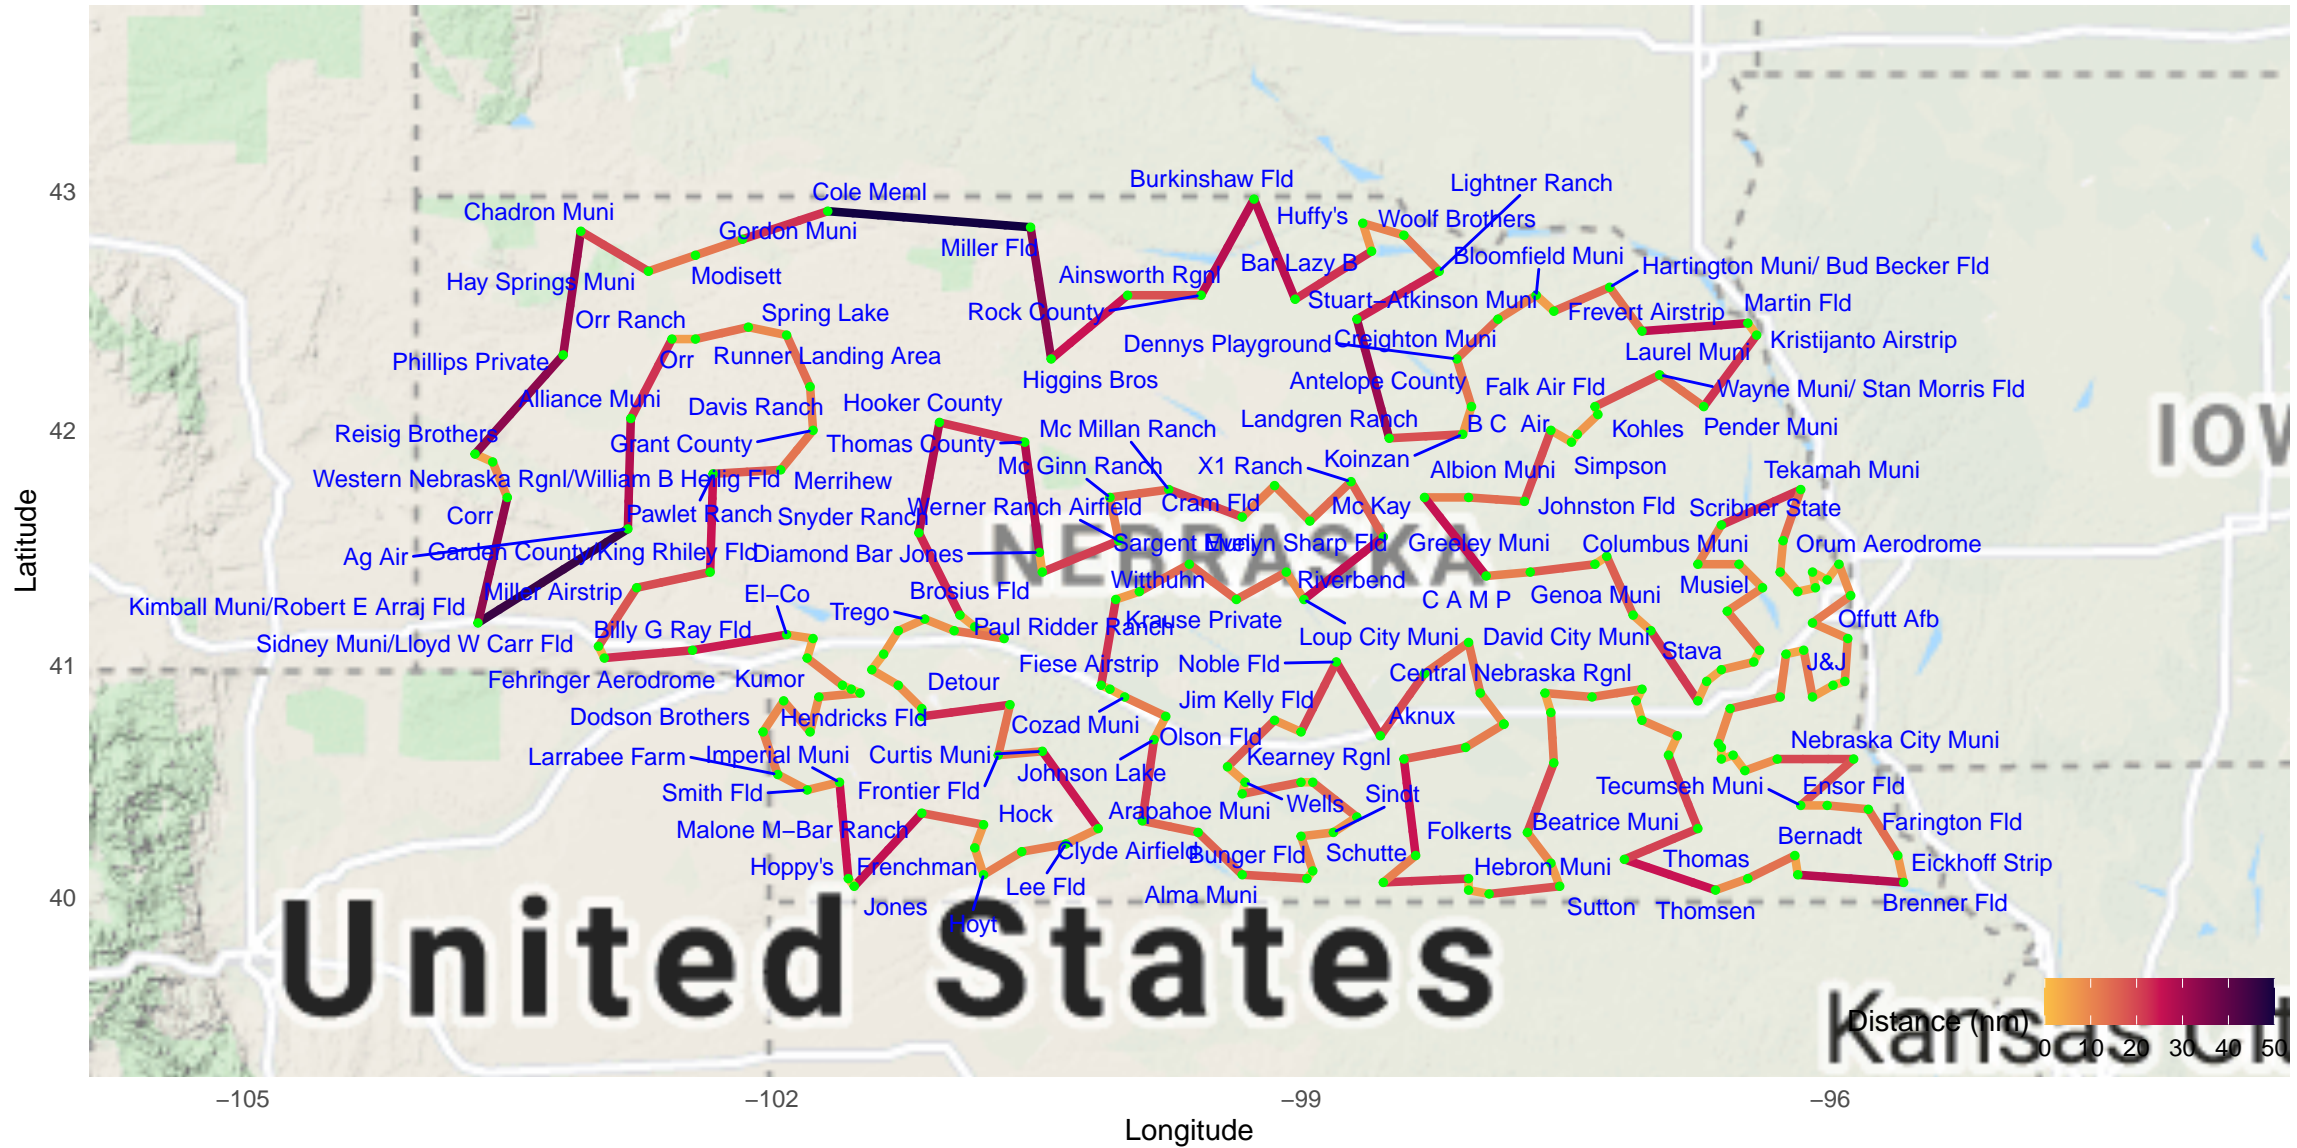

NE Nebraska, 210 Airports, 2778 nm
 Shortest tour of All Airports

Path ignores terrain and airspace.
 Criteria:
 USA FAA Airports
 All in any condition
 Status open, Public or private use
 Some airports may not be labeled when crowded.
 Some distances may be greater than the legend maximum.
 Prof. Erik Erhardt, StatAcumen.com/pilot, January 13, 2021