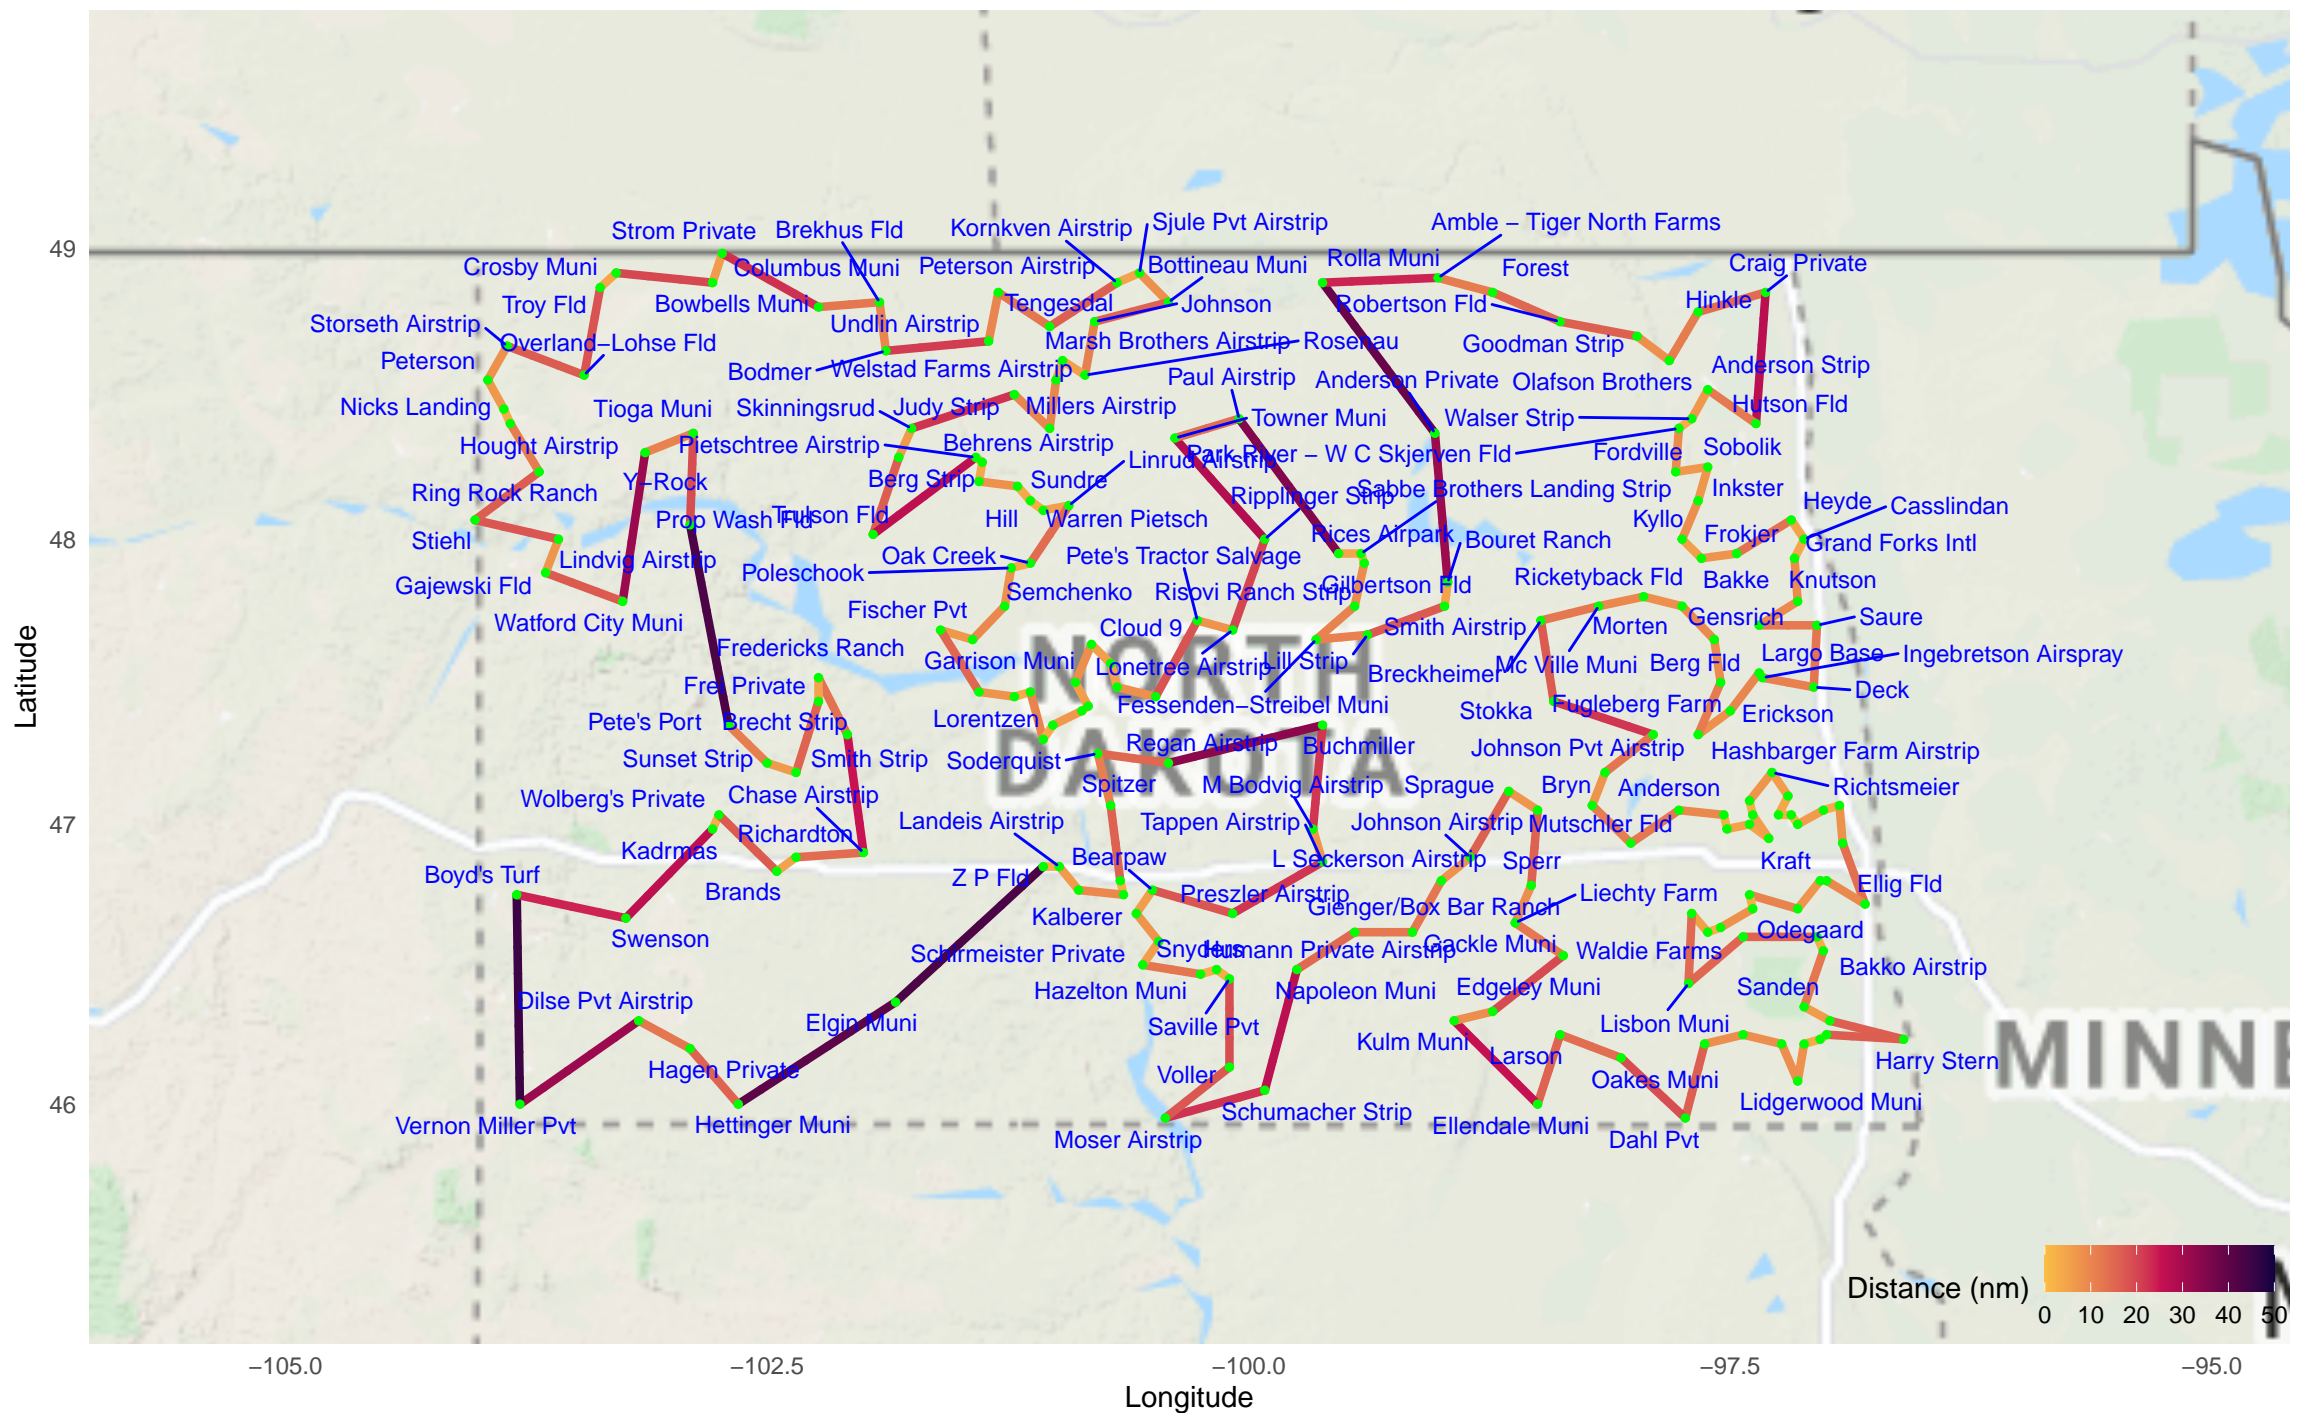

ND North Dakota, 207 Airports, 2507 nm  
 Shortest tour of Airports with Grass or Dirt runways (backcountry)

Path ignores terrain and airspace.  
 Criteria:  
 USA FAA Airports  
 Surface Grass, Turf, Dirt, Gravel, or Sand in any condition  
 Status open, Public or private use  
 Some airports may not be labeled when crowded.  
 Some distances may be greater than the legend maximum.  
 Prof. Erik Erhardt, StatAcumen.com/pilot, January 13, 2021