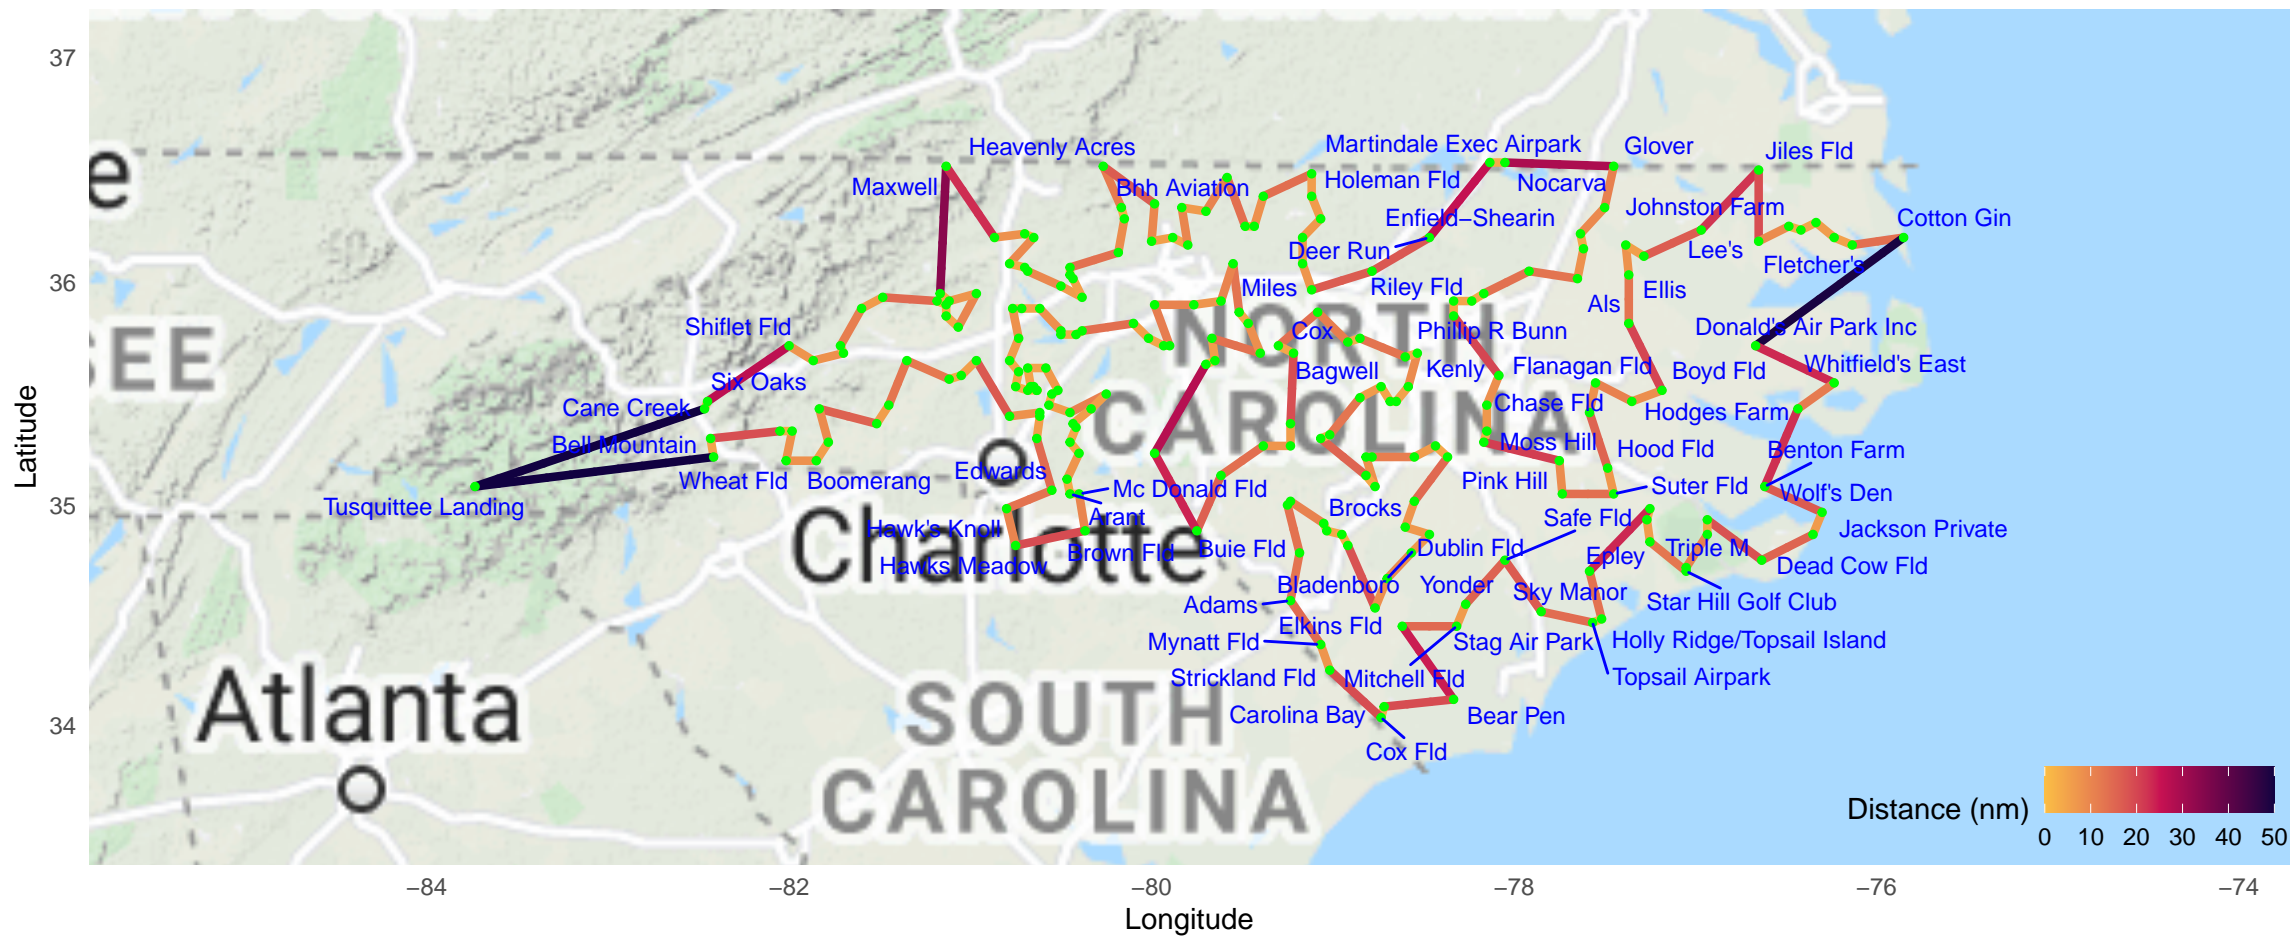

NC North Carolina, 222 Airports, 2209 nm
 Shortest tour of Airports with Grass or Dirt runways (backcountry)

Path ignores terrain and airspace.
 Criteria:
 USA FAA Airports
 Surface Grass, Turf, Dirt, Gravel, or Sand in any condition
 Status open, Public or private use
 Some airports may not be labeled when crowded.
 Some distances may be greater than the legend maximum.
 Prof. Erik Erhardt, StatAcumen.com/pilot, January 13, 2021