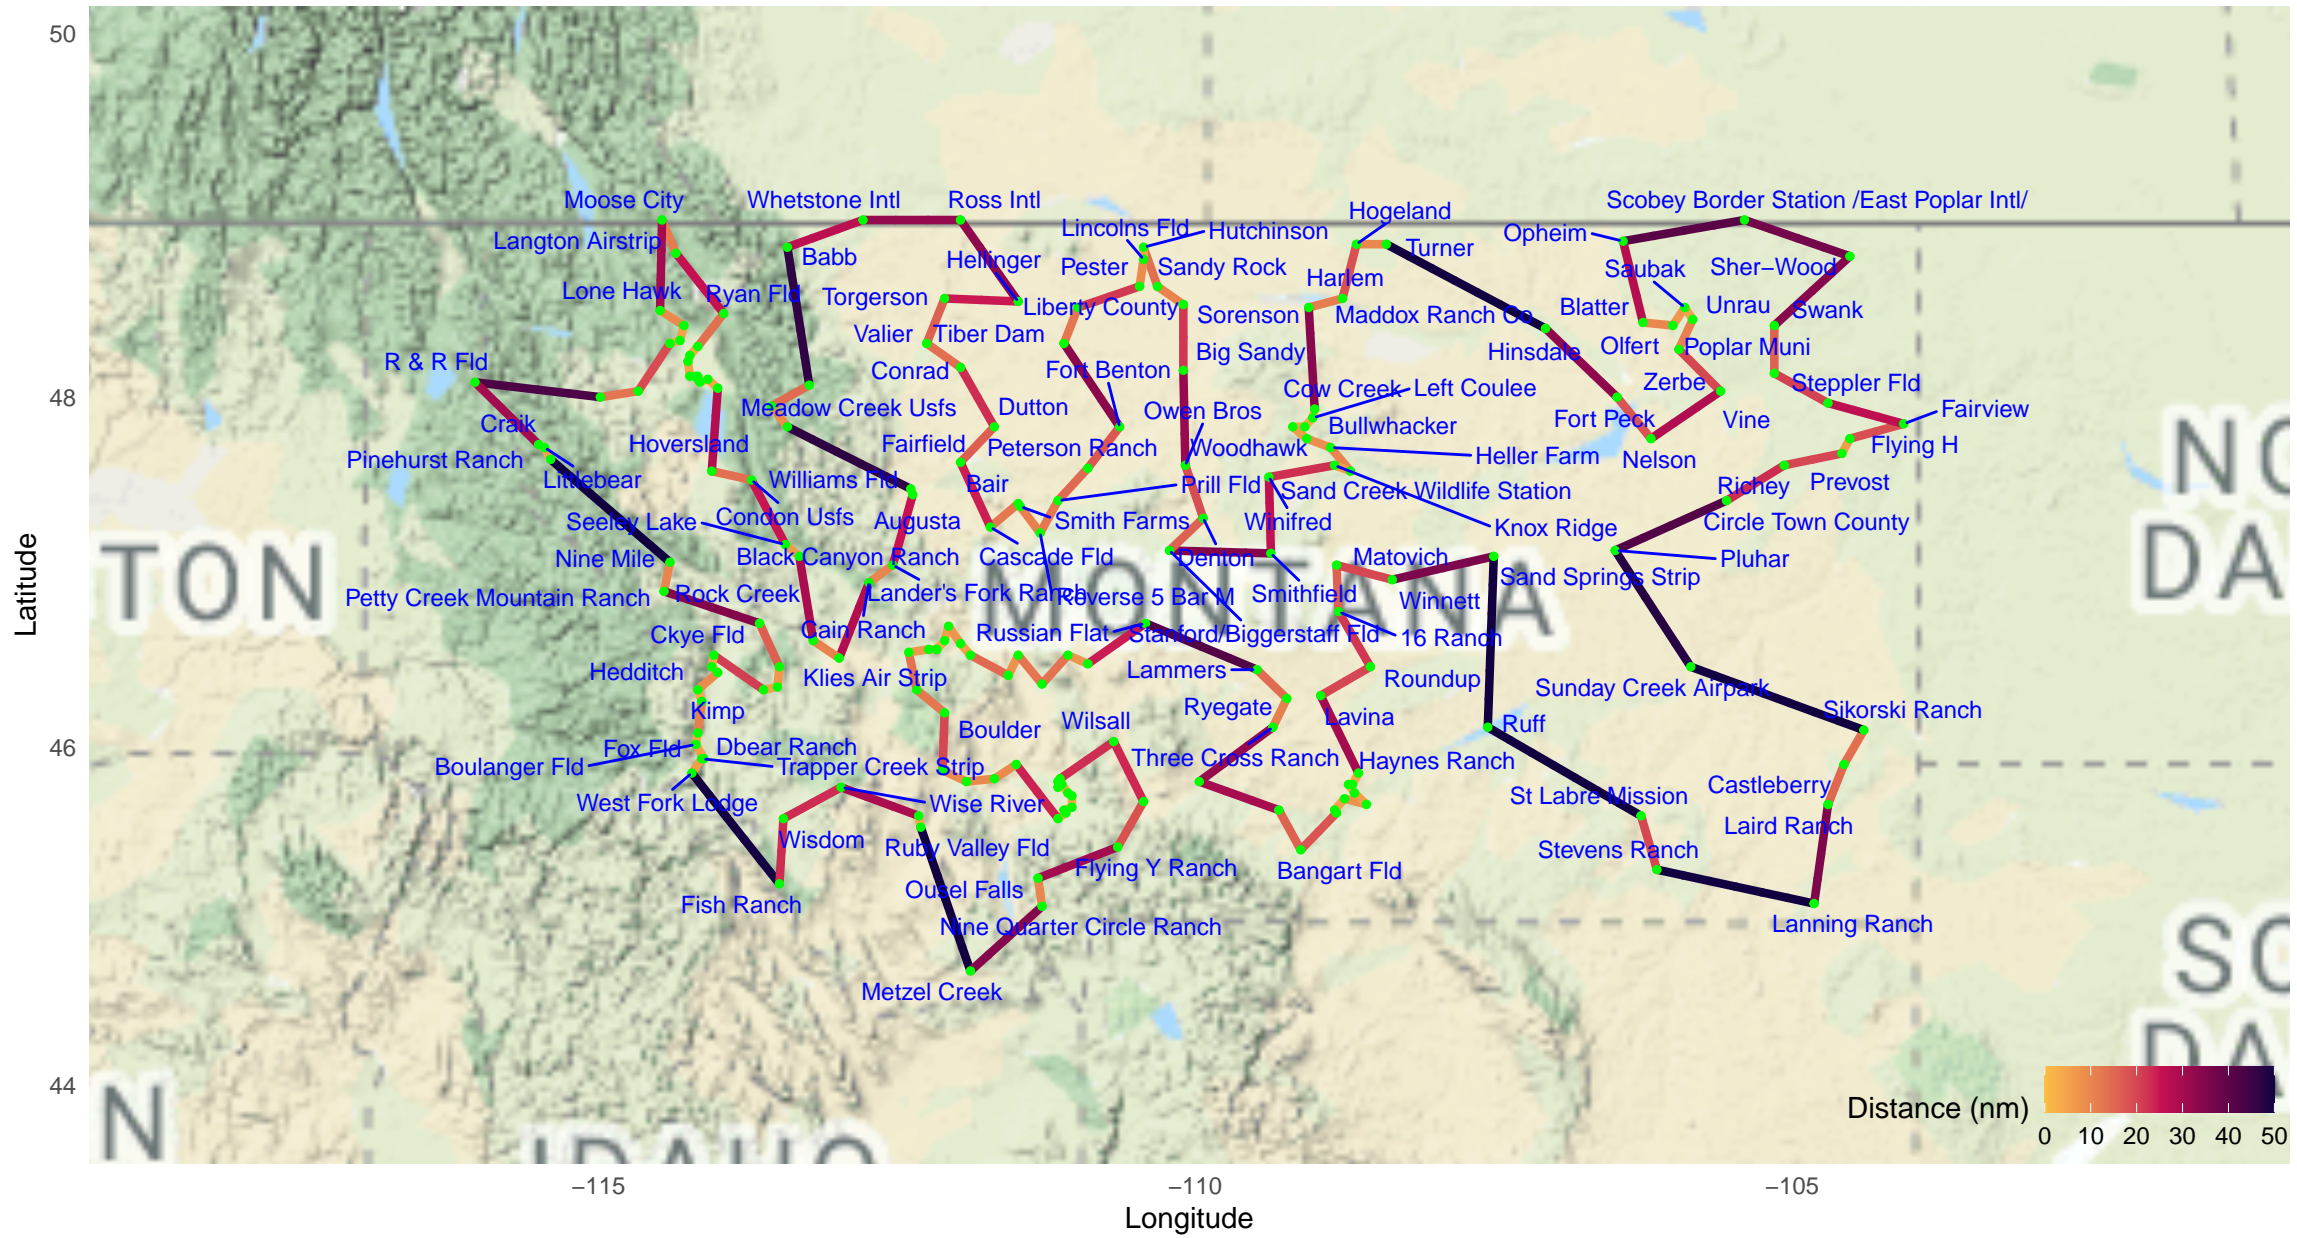

# MT Montana, 183 Airports, 3175 nm

Shortest tour of Airports with Grass or Dirt runways (backcountry)

Path ignores terrain and airspace.

Criteria:

- USA FAA Airports
  - Surface Grass, Turf, Dirt, Gravel, or Sand in any condition
  - Status open, Public or private use
  - Some airports may not be labeled when crowded.
  - Some distances may be greater than the legend maximum.
- Prof. Erik Erhardt, StatAcumen.com/pilot, January 13, 2021