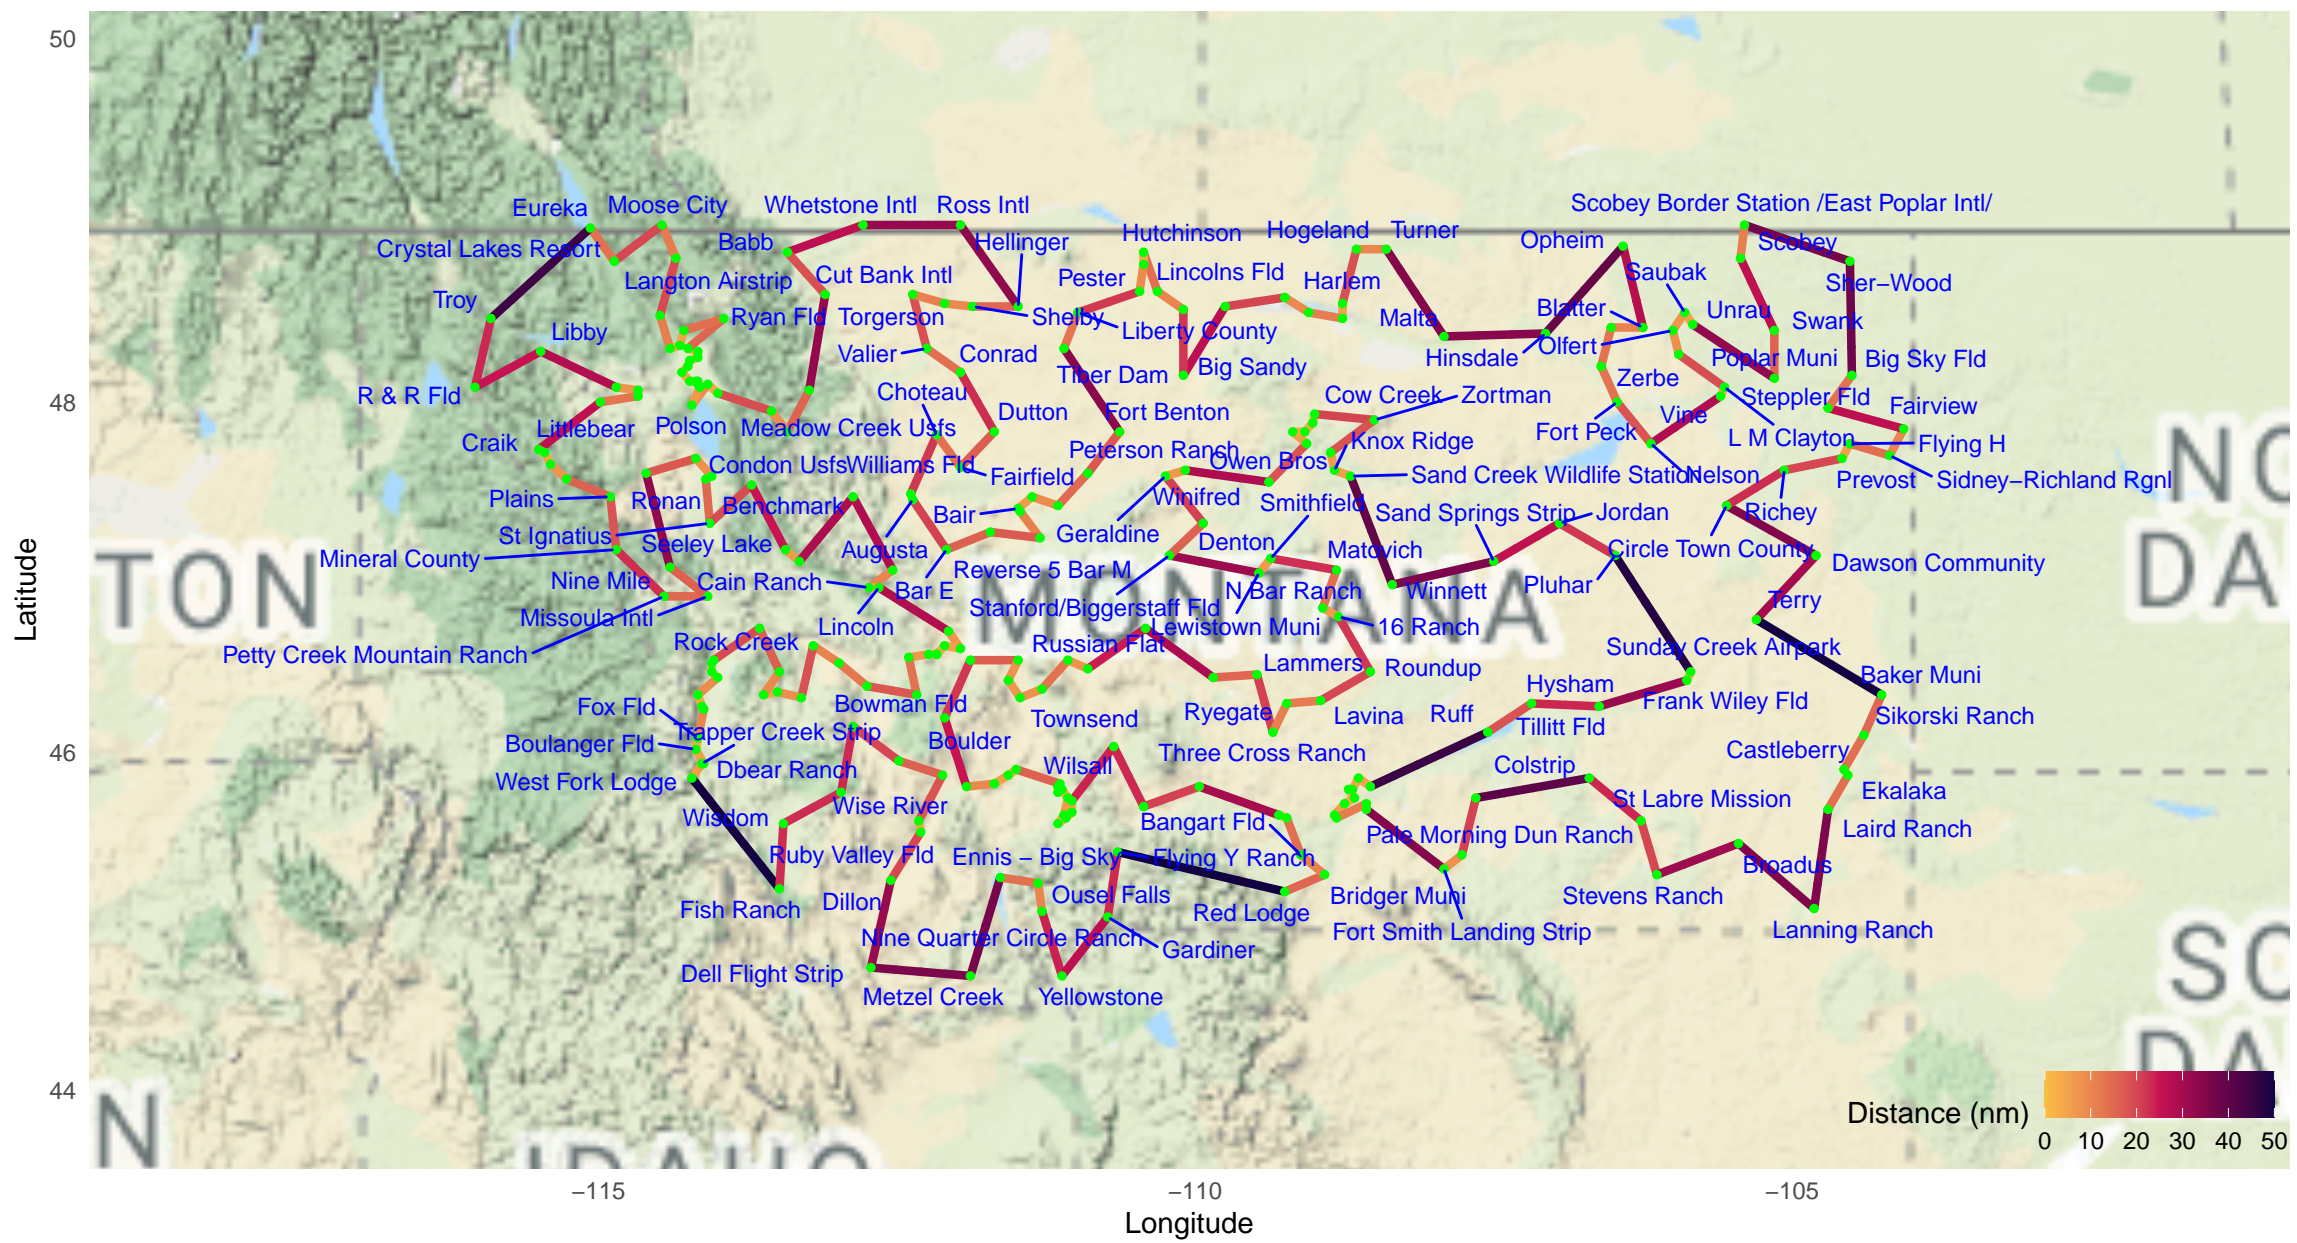

MT Montana, 255 Airports, 3986 nm

Shortest tour of All Airports

Path ignores terrain and airspace.

Criteria:

USA FAA Airports

All in any condition

Status open, Public or private use

Some airports may not be labeled when crowded.

Some distances may be greater than the legend maximum.

Prof. Erik Erhardt, StatAcumen.com/pilot, January 13, 2021