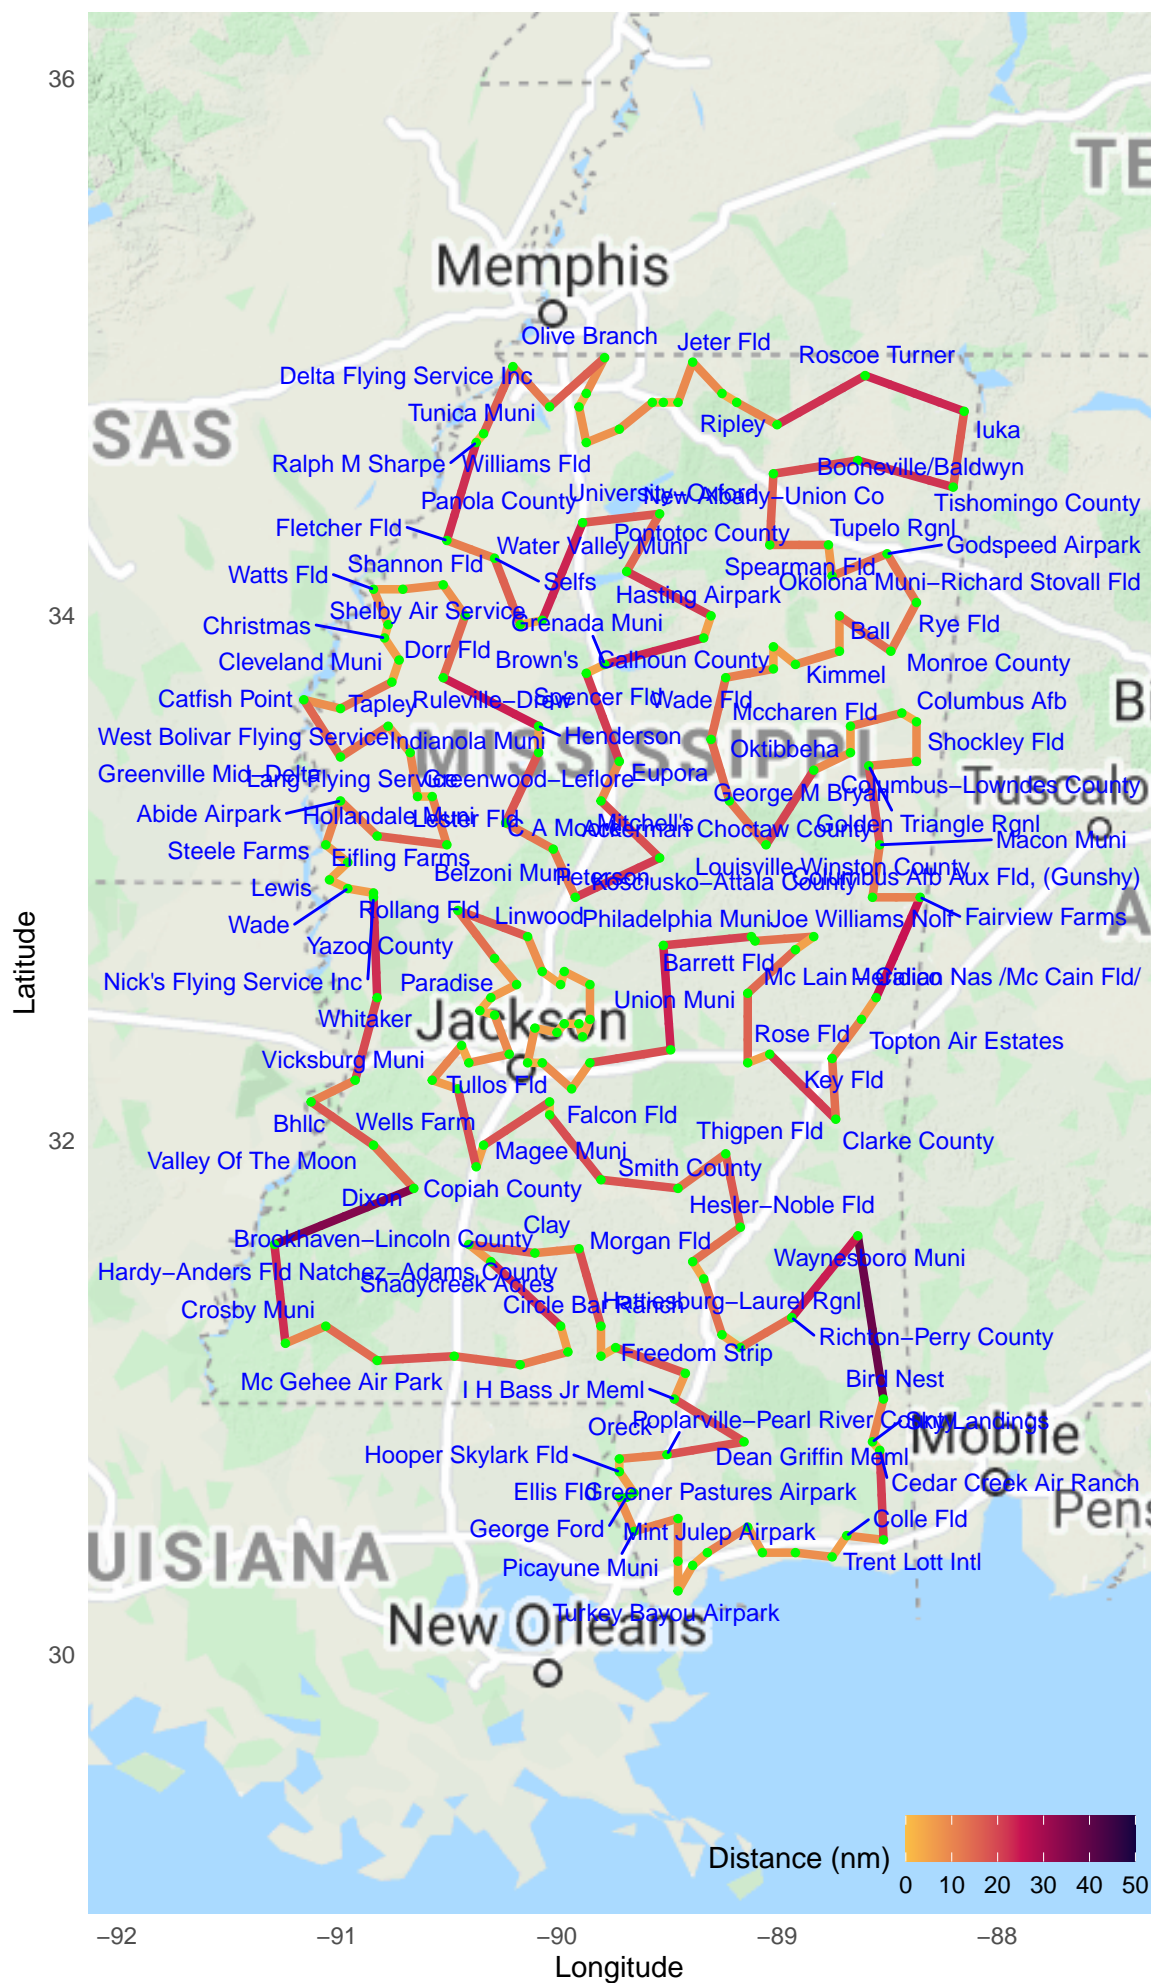

MS Mississippi, 187 Airports, 2147 nm

Shortest tour of All Airports

Path ignores terrain and airspace.

Criteria:

- USA FAA Airports

- All in any condition

- Status open, Public or private use

Some airports may not be labeled when crowded.

Some distances may be greater than the legend maximum.

Prof. Erik Erhardt, StatAcumen.com/pilot, January 13, 2021