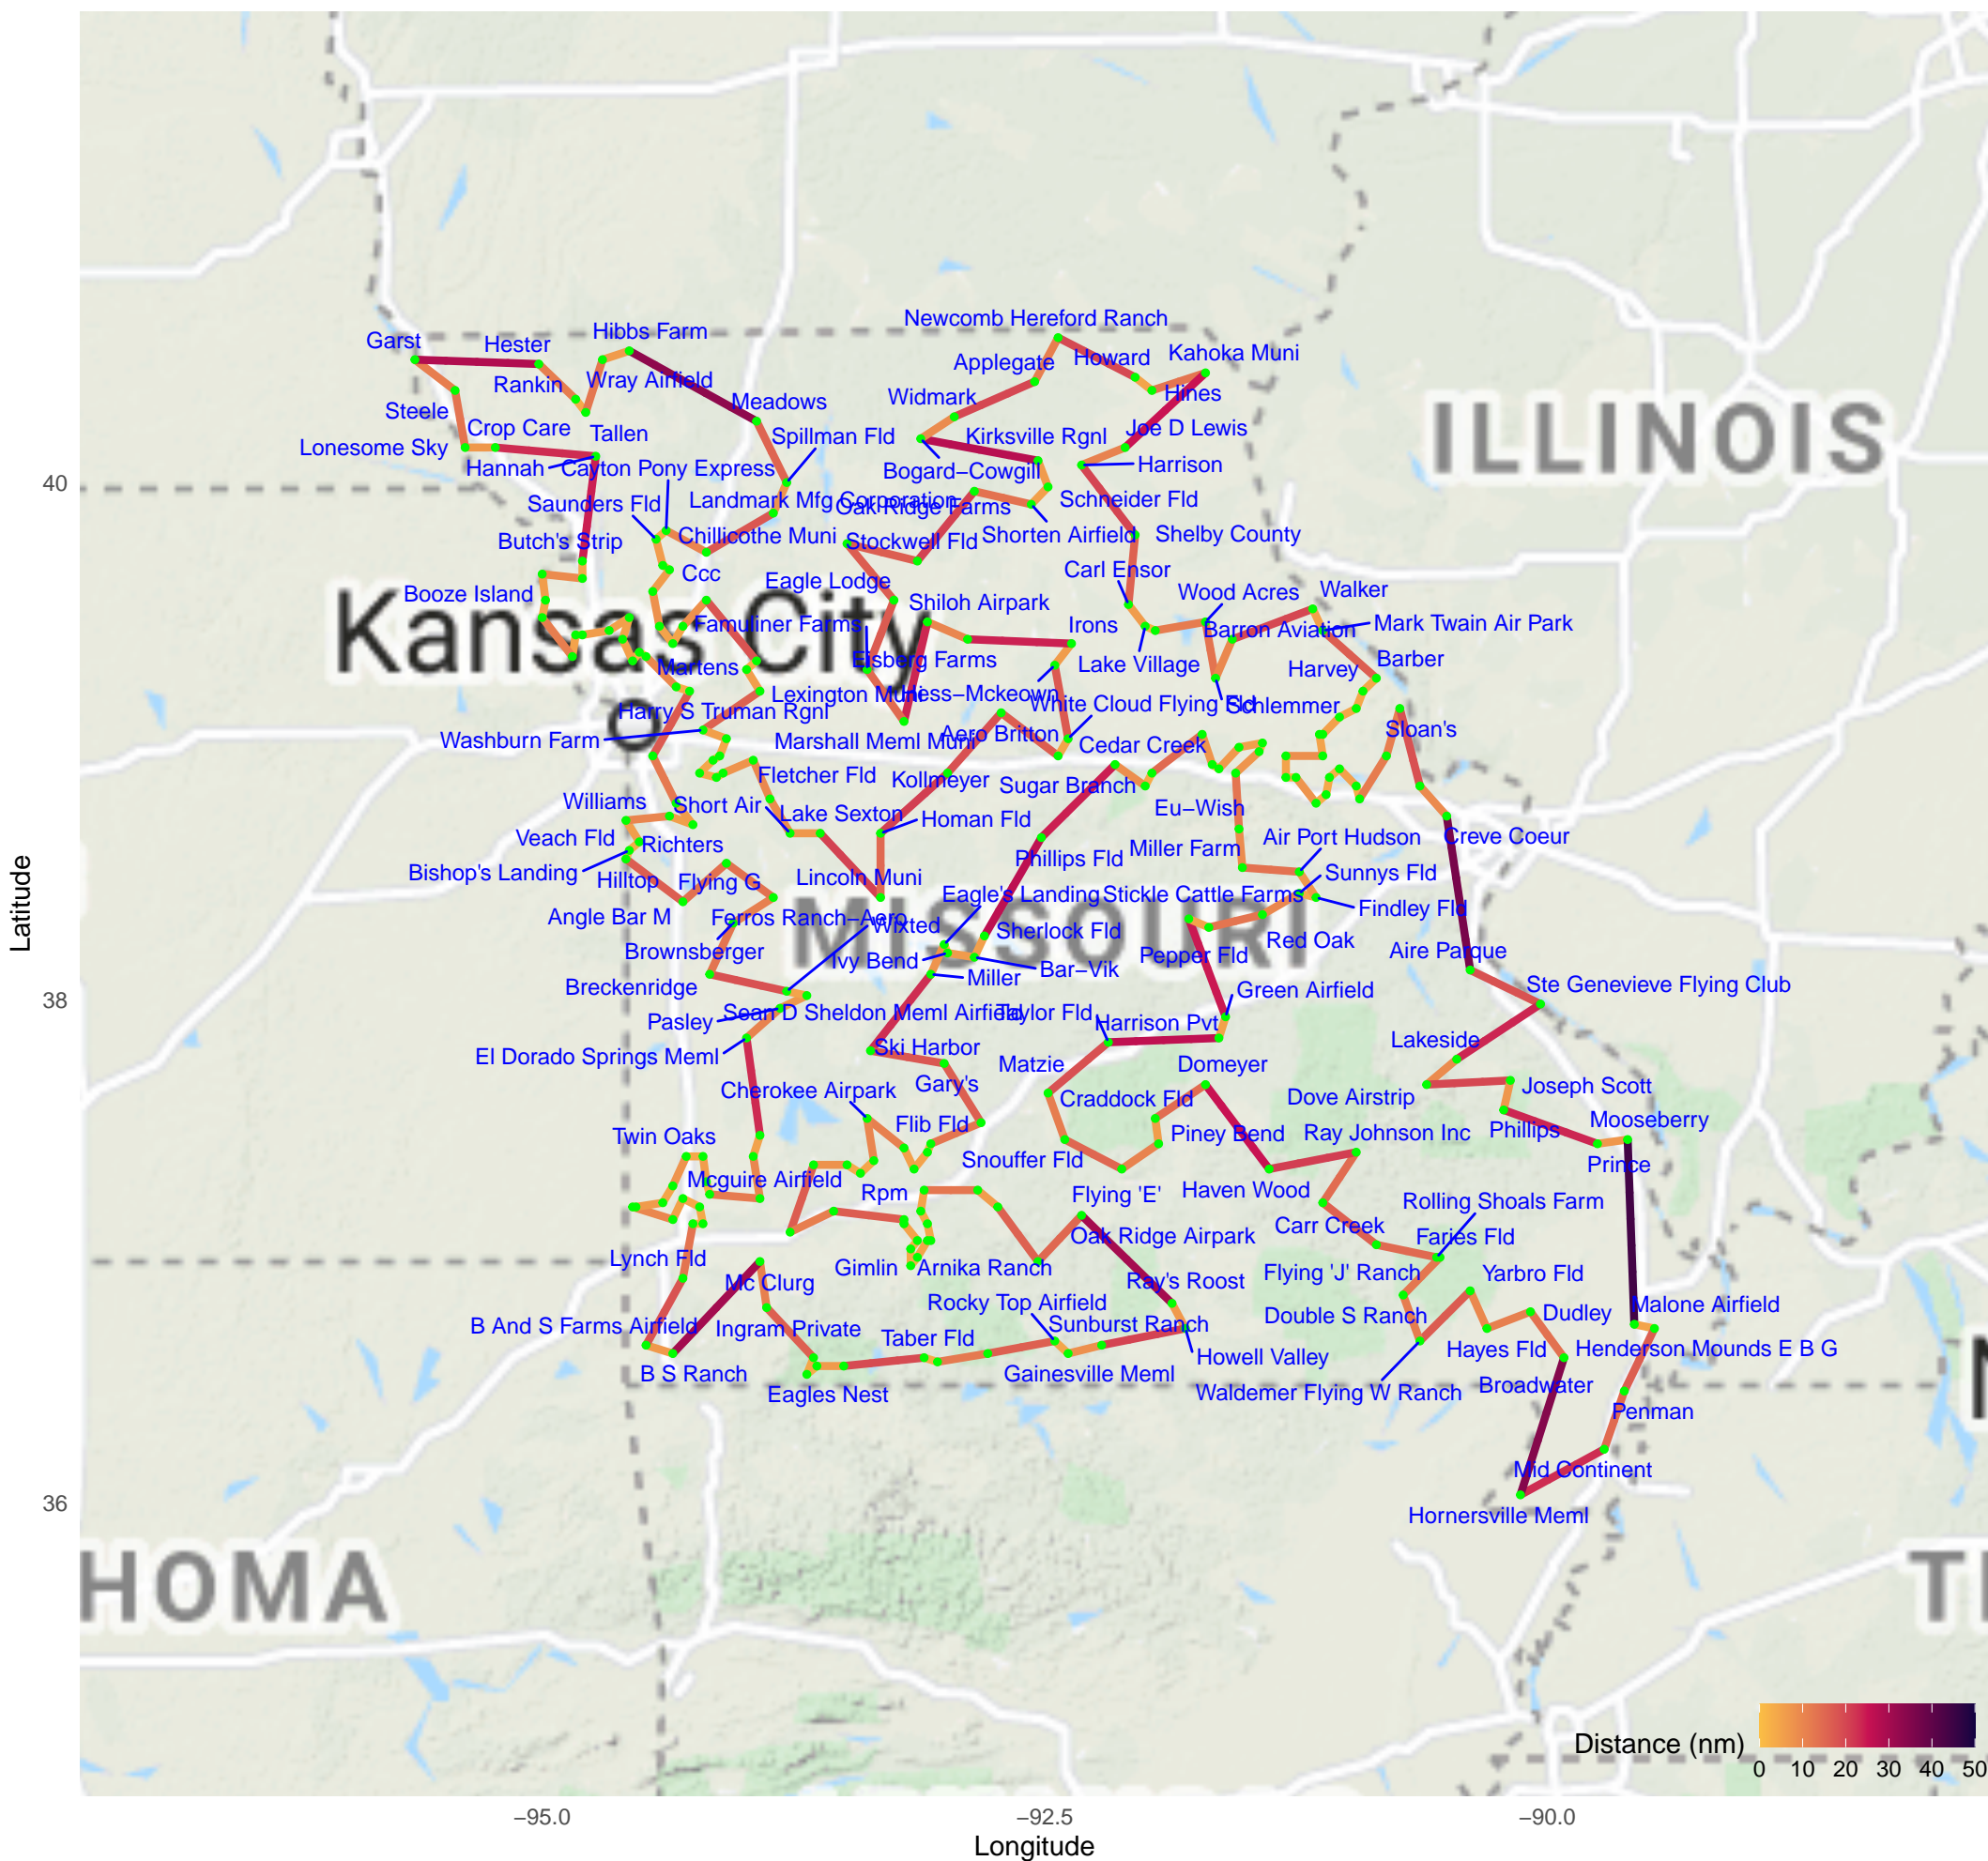

MO Missouri, 247 Airports, 2673 nm

Shortest tour of Airports with Grass or Dirt runways (backcountry)

Path ignores terrain and airspace.

Criteria:

USA FAA Airports

Surface Grass, Turf, Dirt, Gravel, or Sand in any condition

Status open, Public or private use

Some airports may not be labeled when crowded.

Some distances may be greater than the legend maximum.

Prof. Erik Erhardt, StatAcumen.com/pilot, January 13, 2021