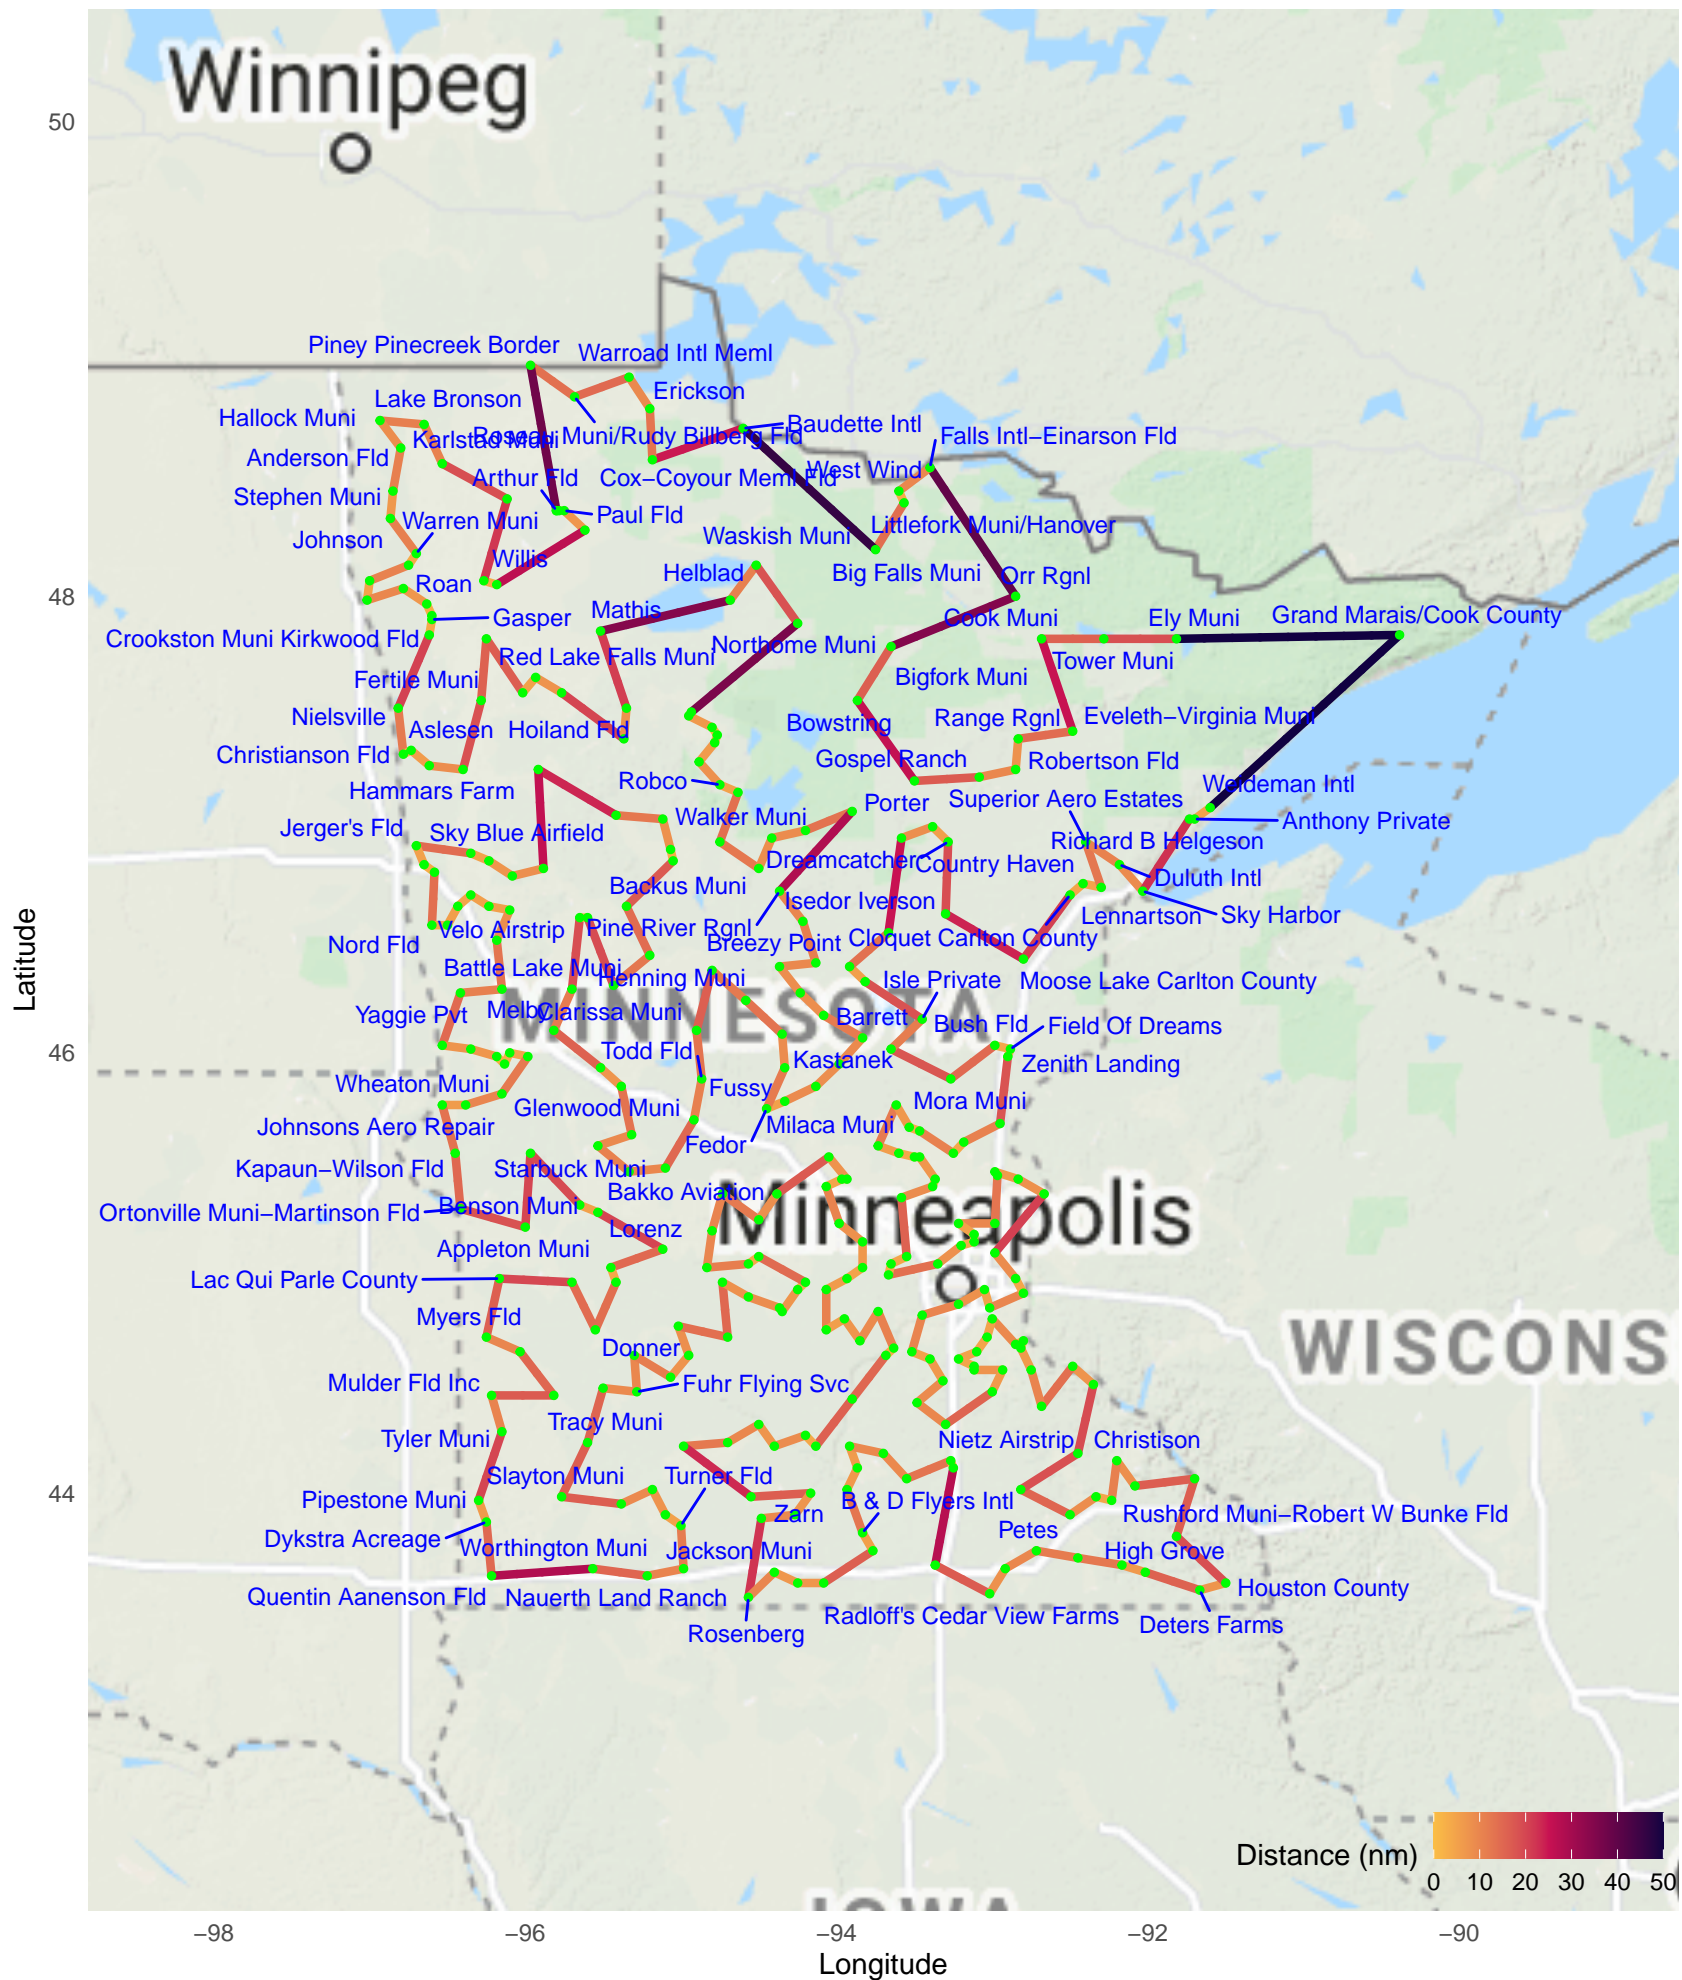

MN Minnesota, 317 Airports, 3635 nm

Shortest tour of All Airports

Path ignores terrain and airspace.

Criteria:

USA FAA Airports

All in any condition

Status open, Public or private use

Some airports may not be labeled when crowded.

Some distances may be greater than the legend maximum.

Prof. Erik Erhardt, StatAcumen.com/pilot, January 13, 2021