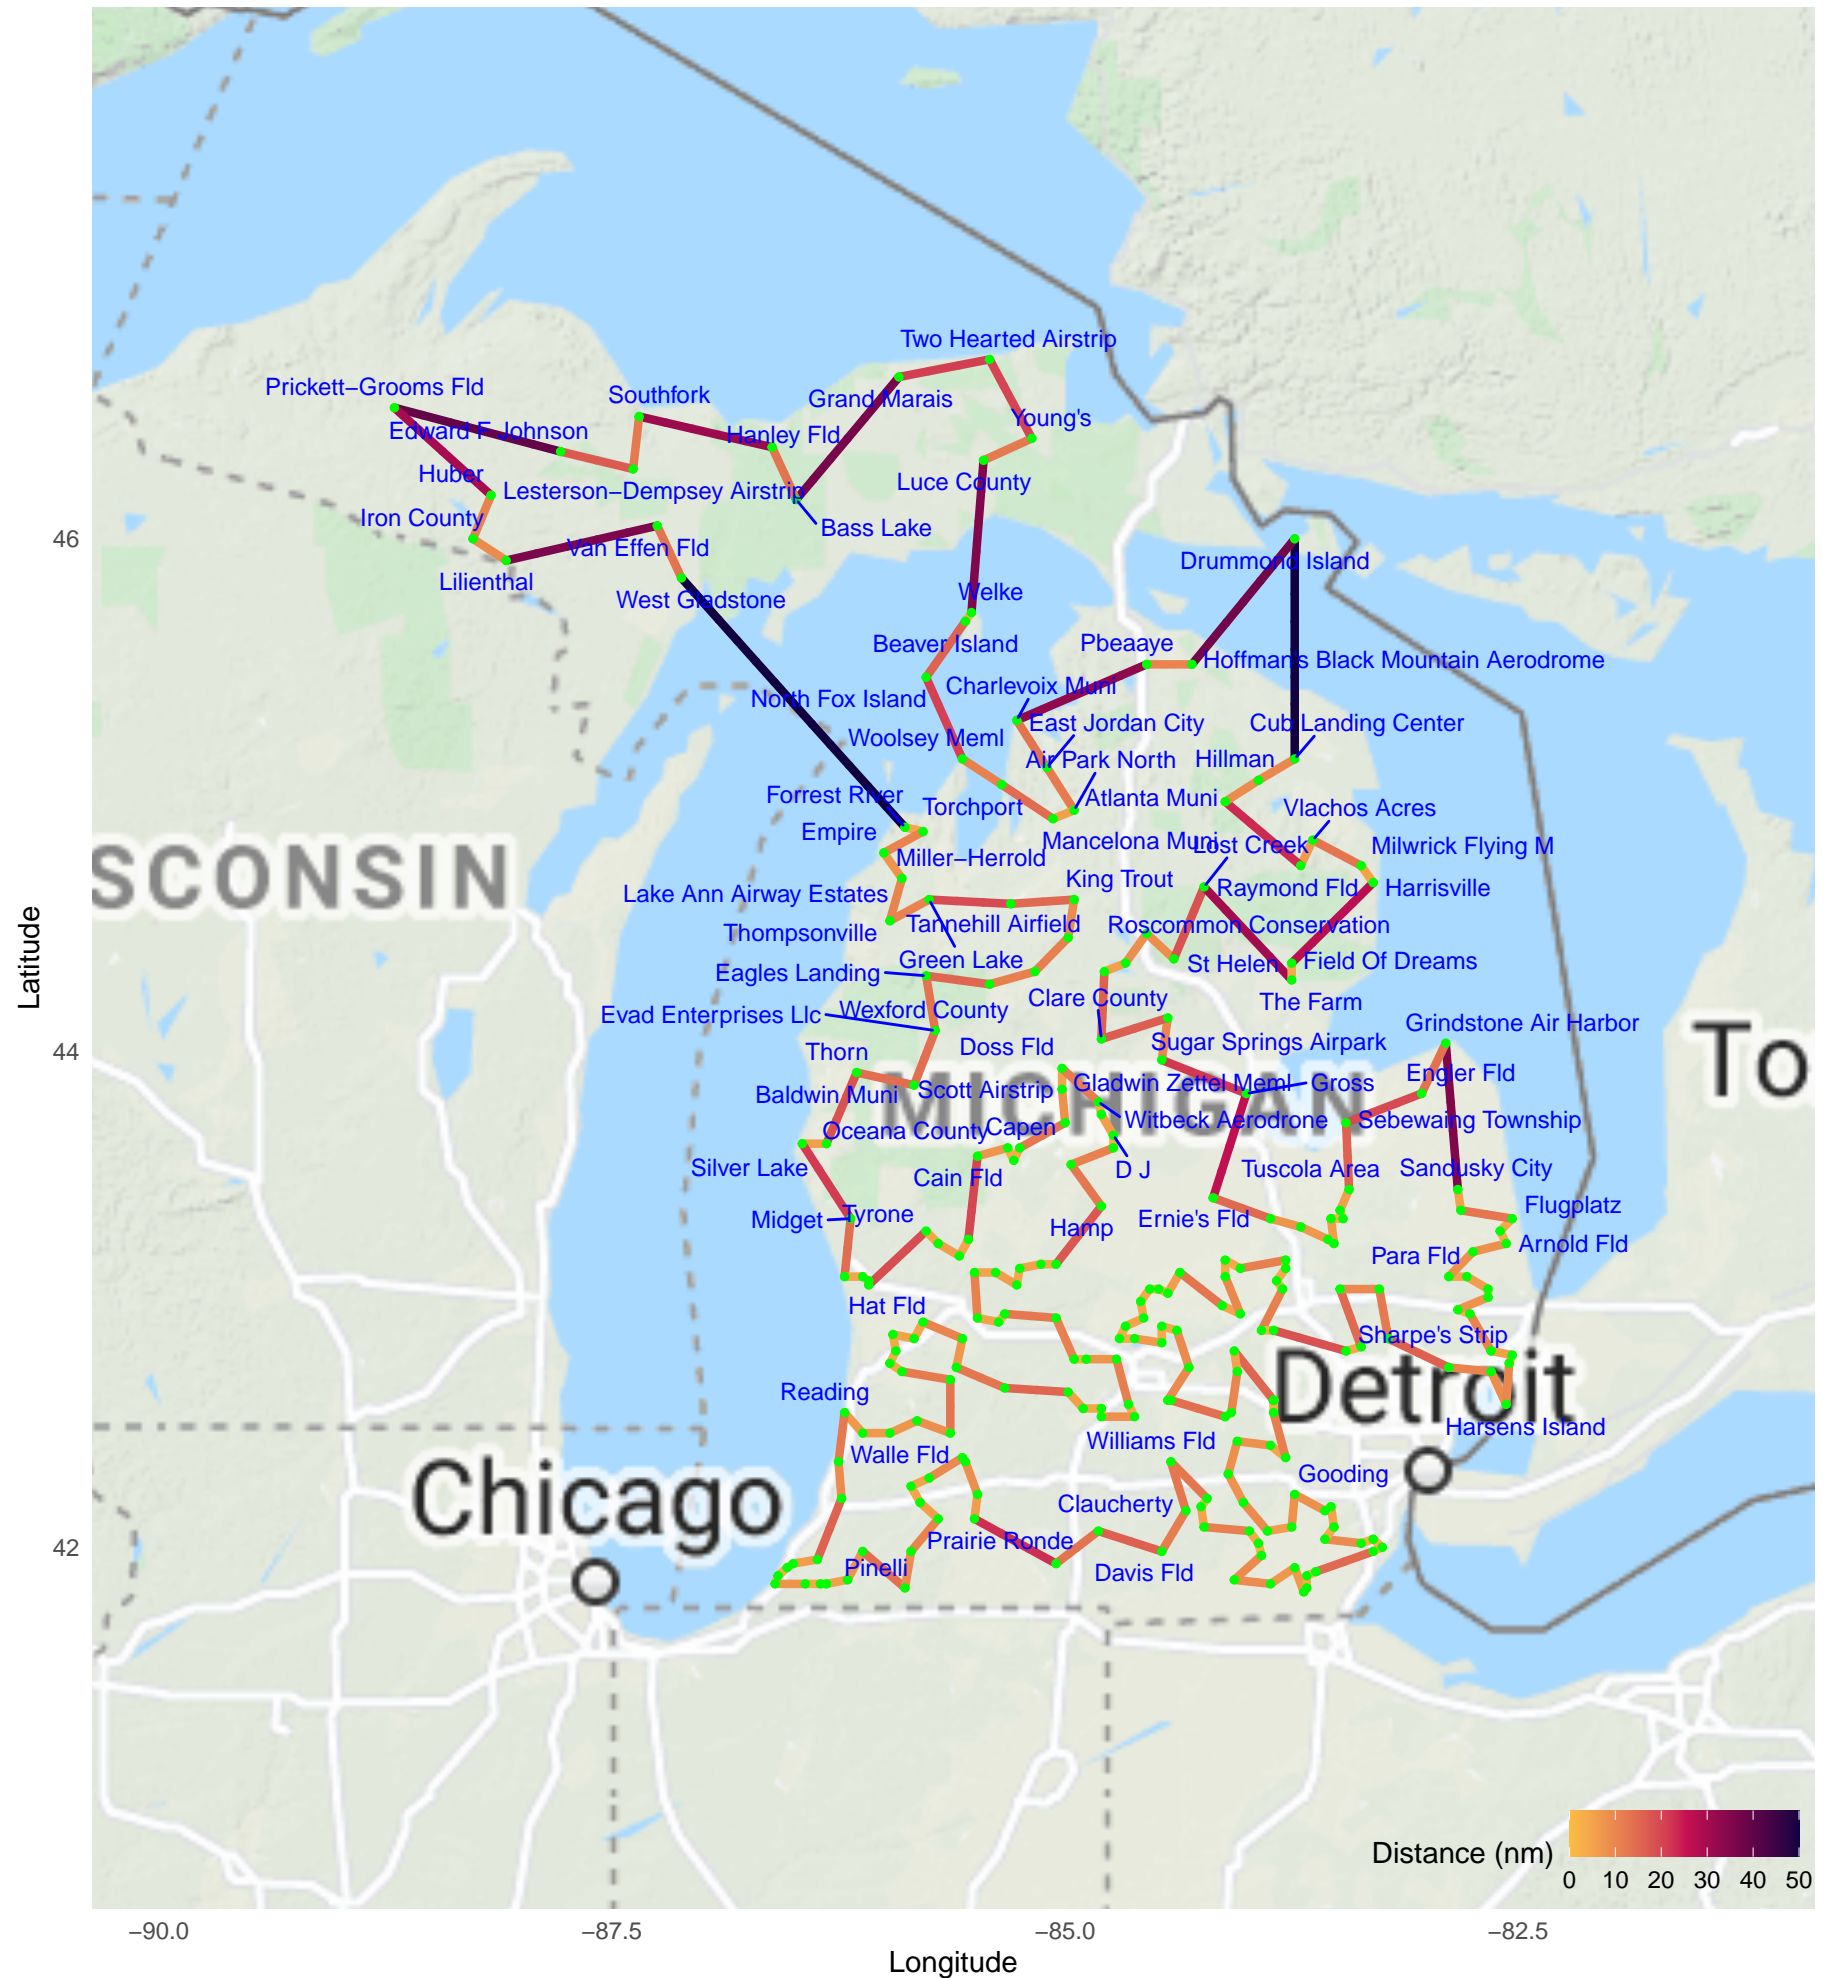

MI Michigan, 242 Airports, 2447 nm
 Shortest tour of Airports with Grass or Dirt runways (backcountry)

Path ignores terrain and airspace.
 Criteria:
 USA FAA Airports
 Surface Grass, Turf, Dirt, Gravel, or Sand in any condition
 Status open, Public or private use
 Some airports may not be labeled when crowded.
 Some distances may be greater than the legend maximum.
 Prof. Erik Erhardt, StatAcumen.com/pilot, January 13, 2021