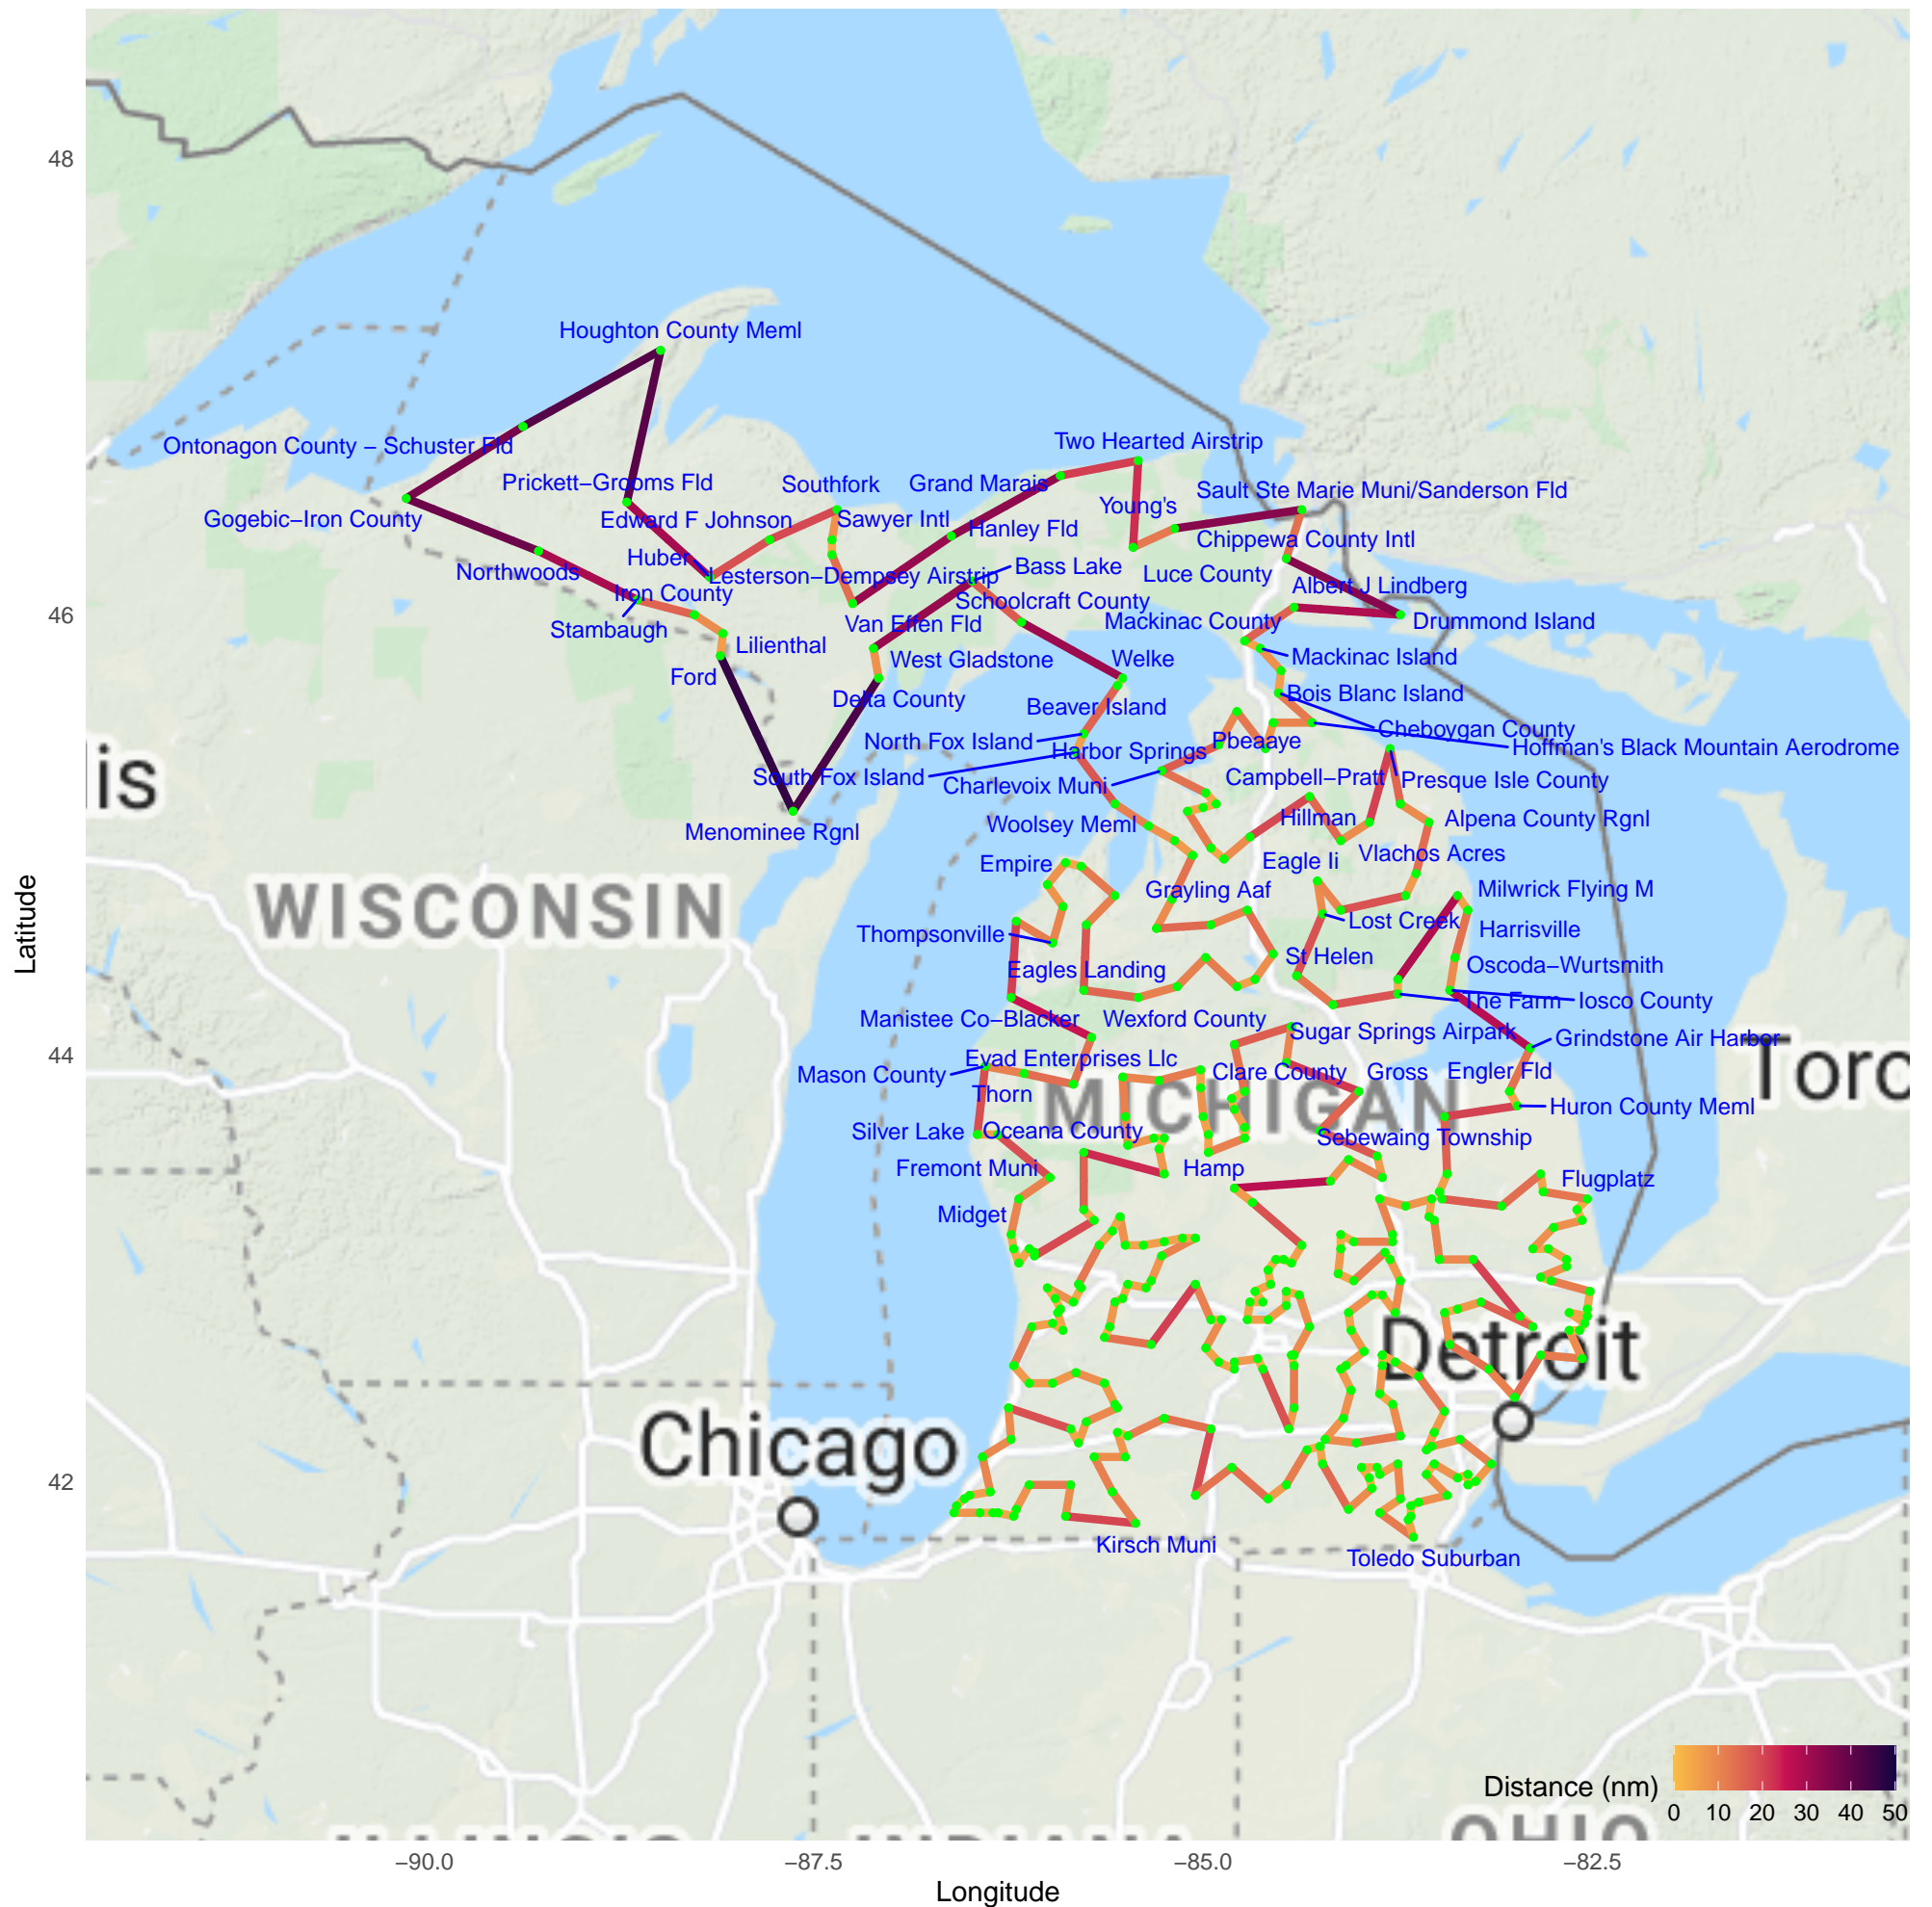

MI Michigan, 337 Airports, 3340 nm

Shortest tour of All Airports

Path ignores terrain and airspace.

Criteria:

USA FAA Airports

All in any condition

Status open, Public or private use

Some airports may not be labeled when crowded.

Some distances may be greater than the legend maximum.

Prof. Erik Erhardt, StatAcumen.com/pilot, January 13, 2021