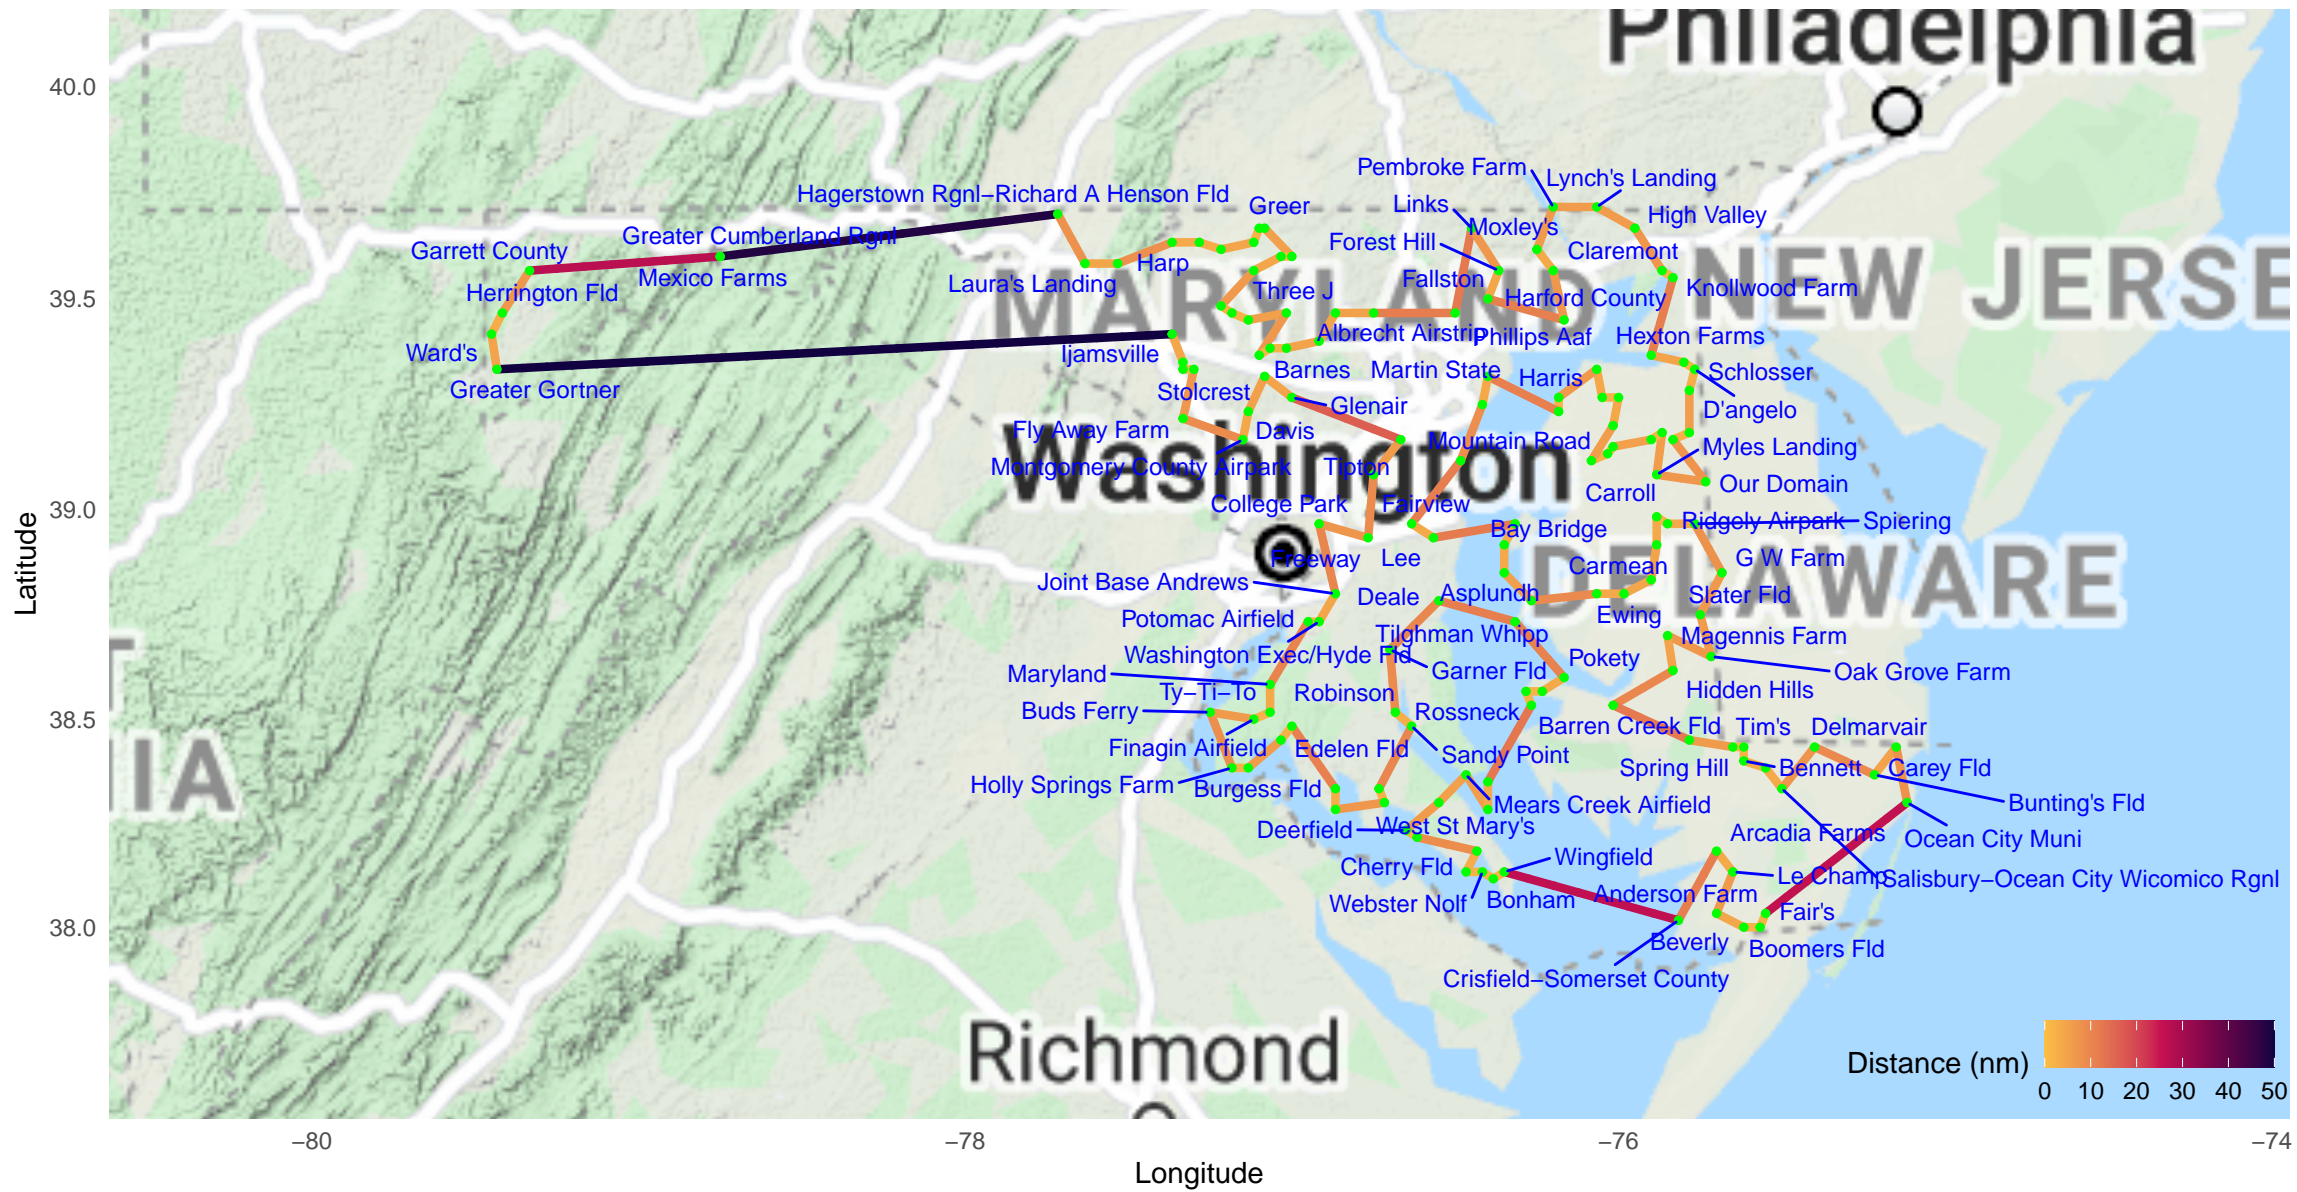

MD Maryland, 146 Airports, 1008 nm  
Shortest tour of All Airports

Path ignores terrain and airspace.

Criteria:

USA FAA Airports

All in any condition

Status open, Public or private use

Some airports may not be labeled when crowded.

Some distances may be greater than the legend maximum.

Prof. Erik Erhardt, StatAcumen.com/pilot, January 13, 2021