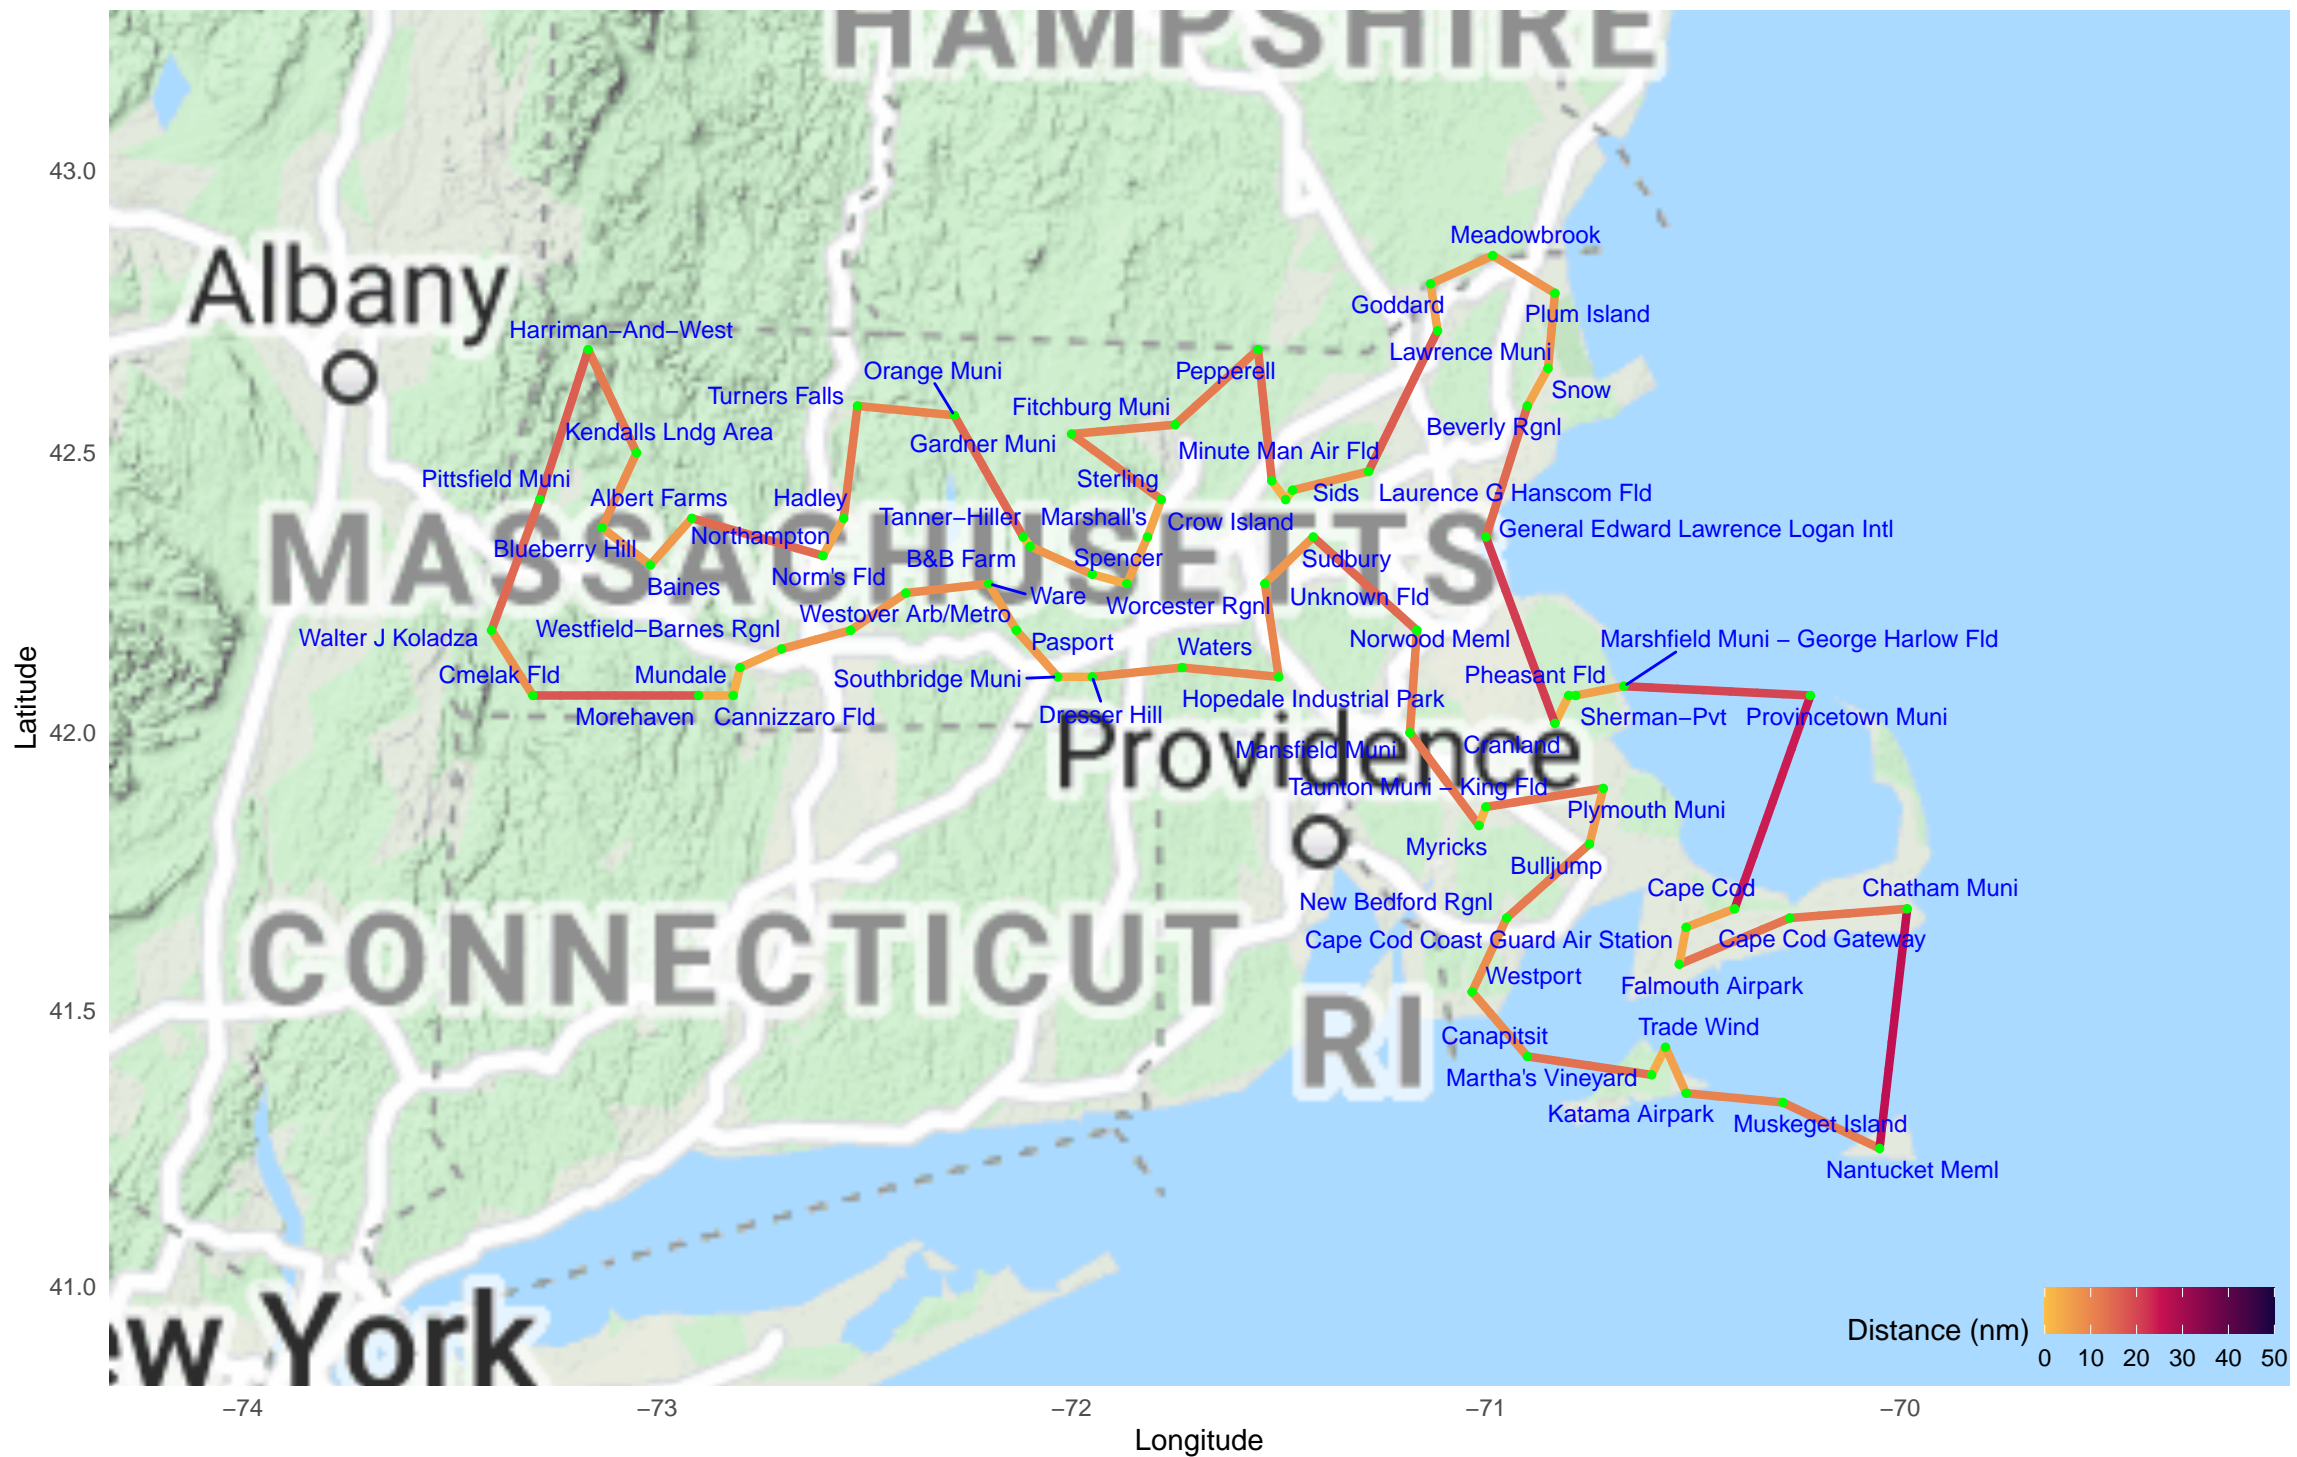

MA Massachusetts, 70 Airports, 657 nm  
 Shortest tour of All Airports

Path ignores terrain and airspace.  
 Criteria:  
 USA FAA Airports  
 All in any condition  
 Status open, Public or private use  
 Some airports may not be labeled when crowded.  
 Some distances may be greater than the legend maximum.  
 Prof. Erik Erhardt, StatAcumen.com/pilot, January 13, 2021