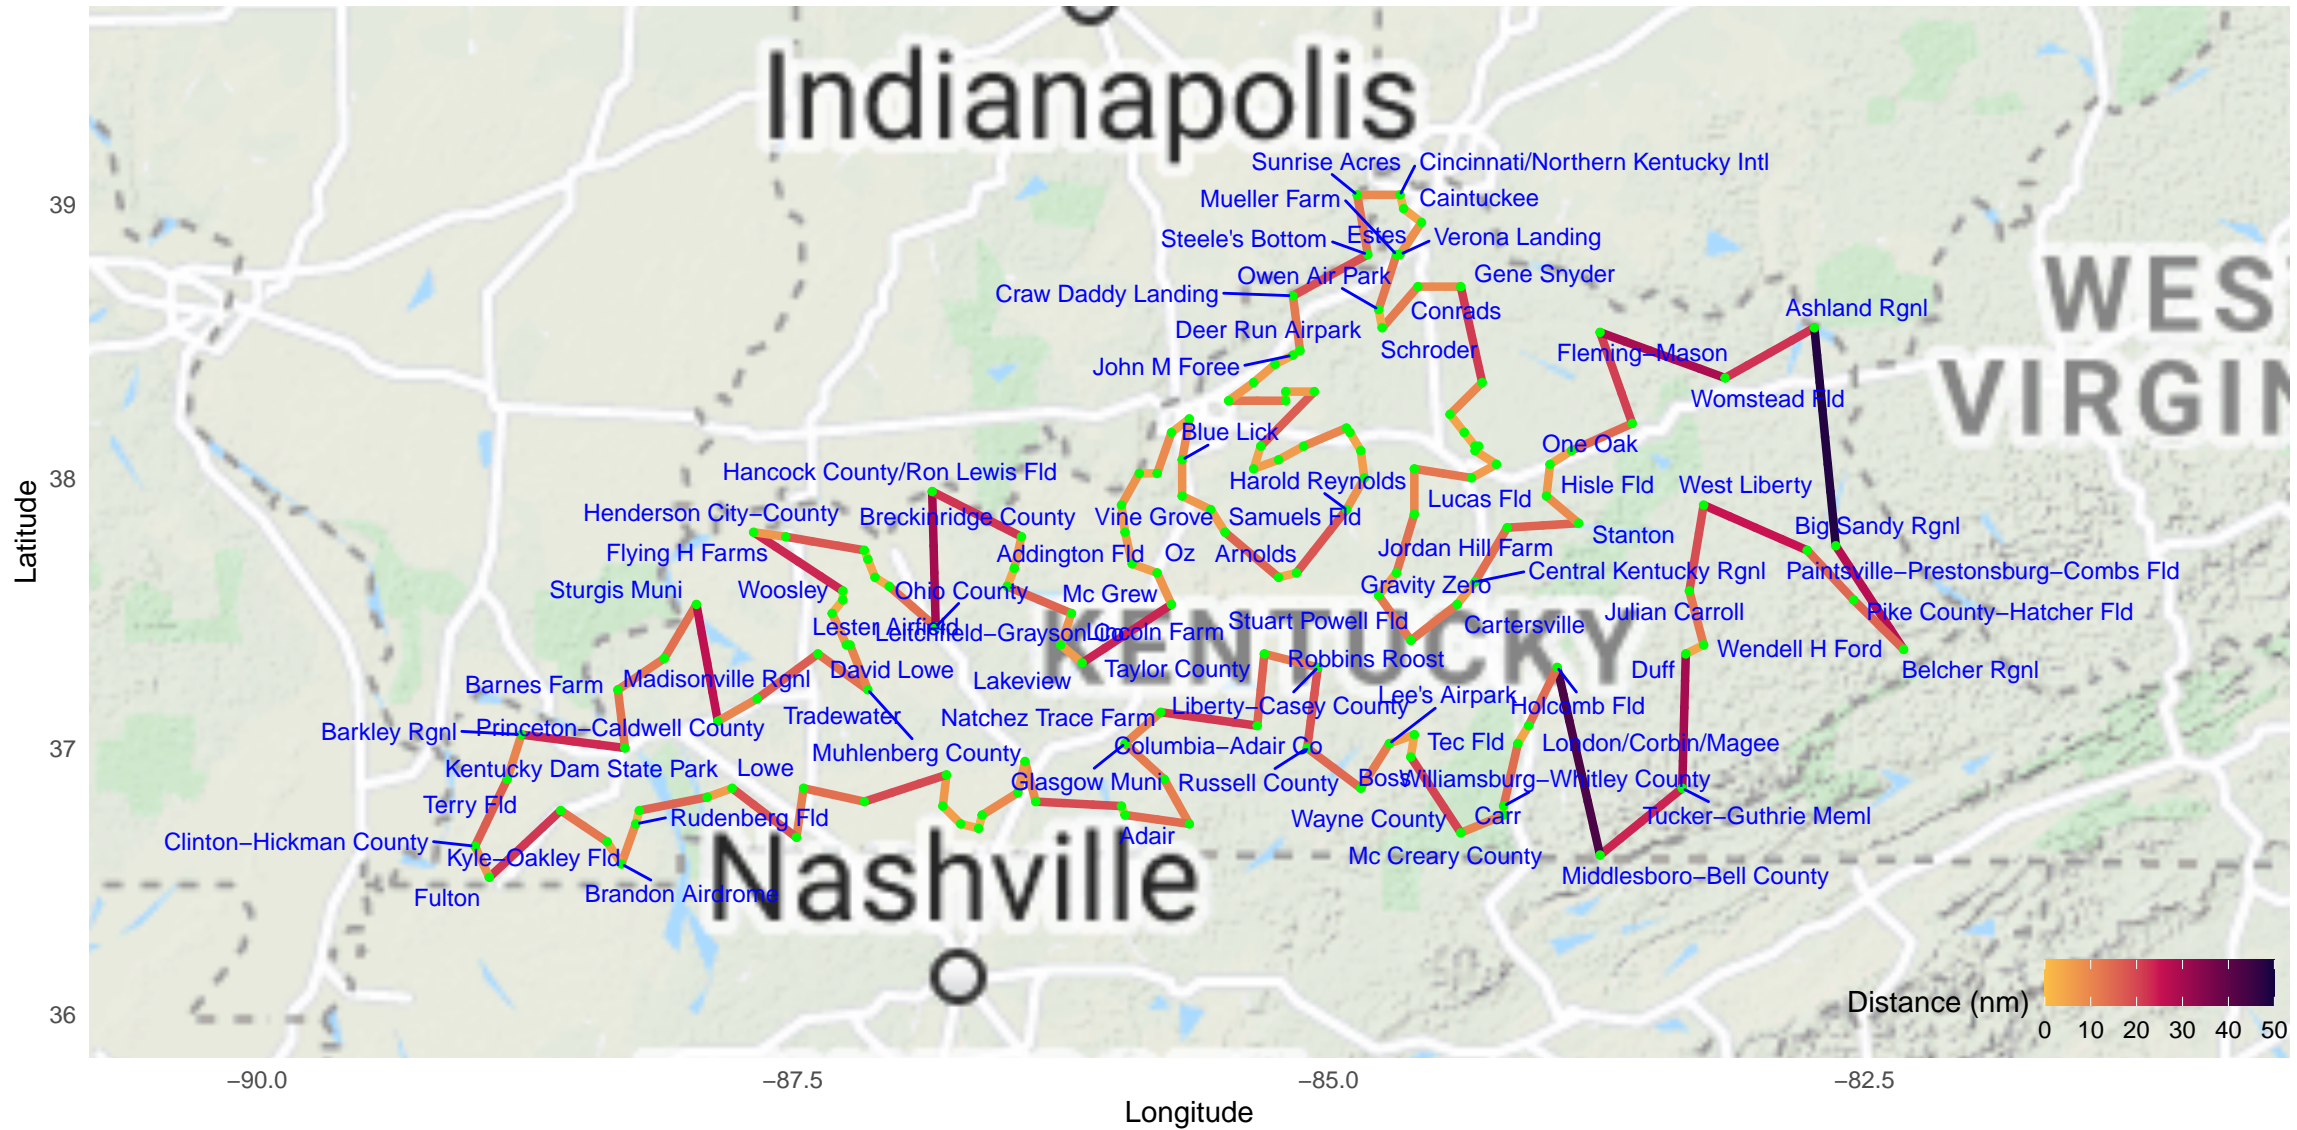

KY Kentucky, 147 Airports, 1672 nm  
 Shortest tour of All Airports

Path ignores terrain and airspace.  
 Criteria:  
 USA FAA Airports  
 All in any condition  
 Status open, Public or private use  
 Some airports may not be labeled when crowded.  
 Some distances may be greater than the legend maximum.  
 Prof. Erik Erhardt, StatAcumen.com/pilot, January 13, 2021