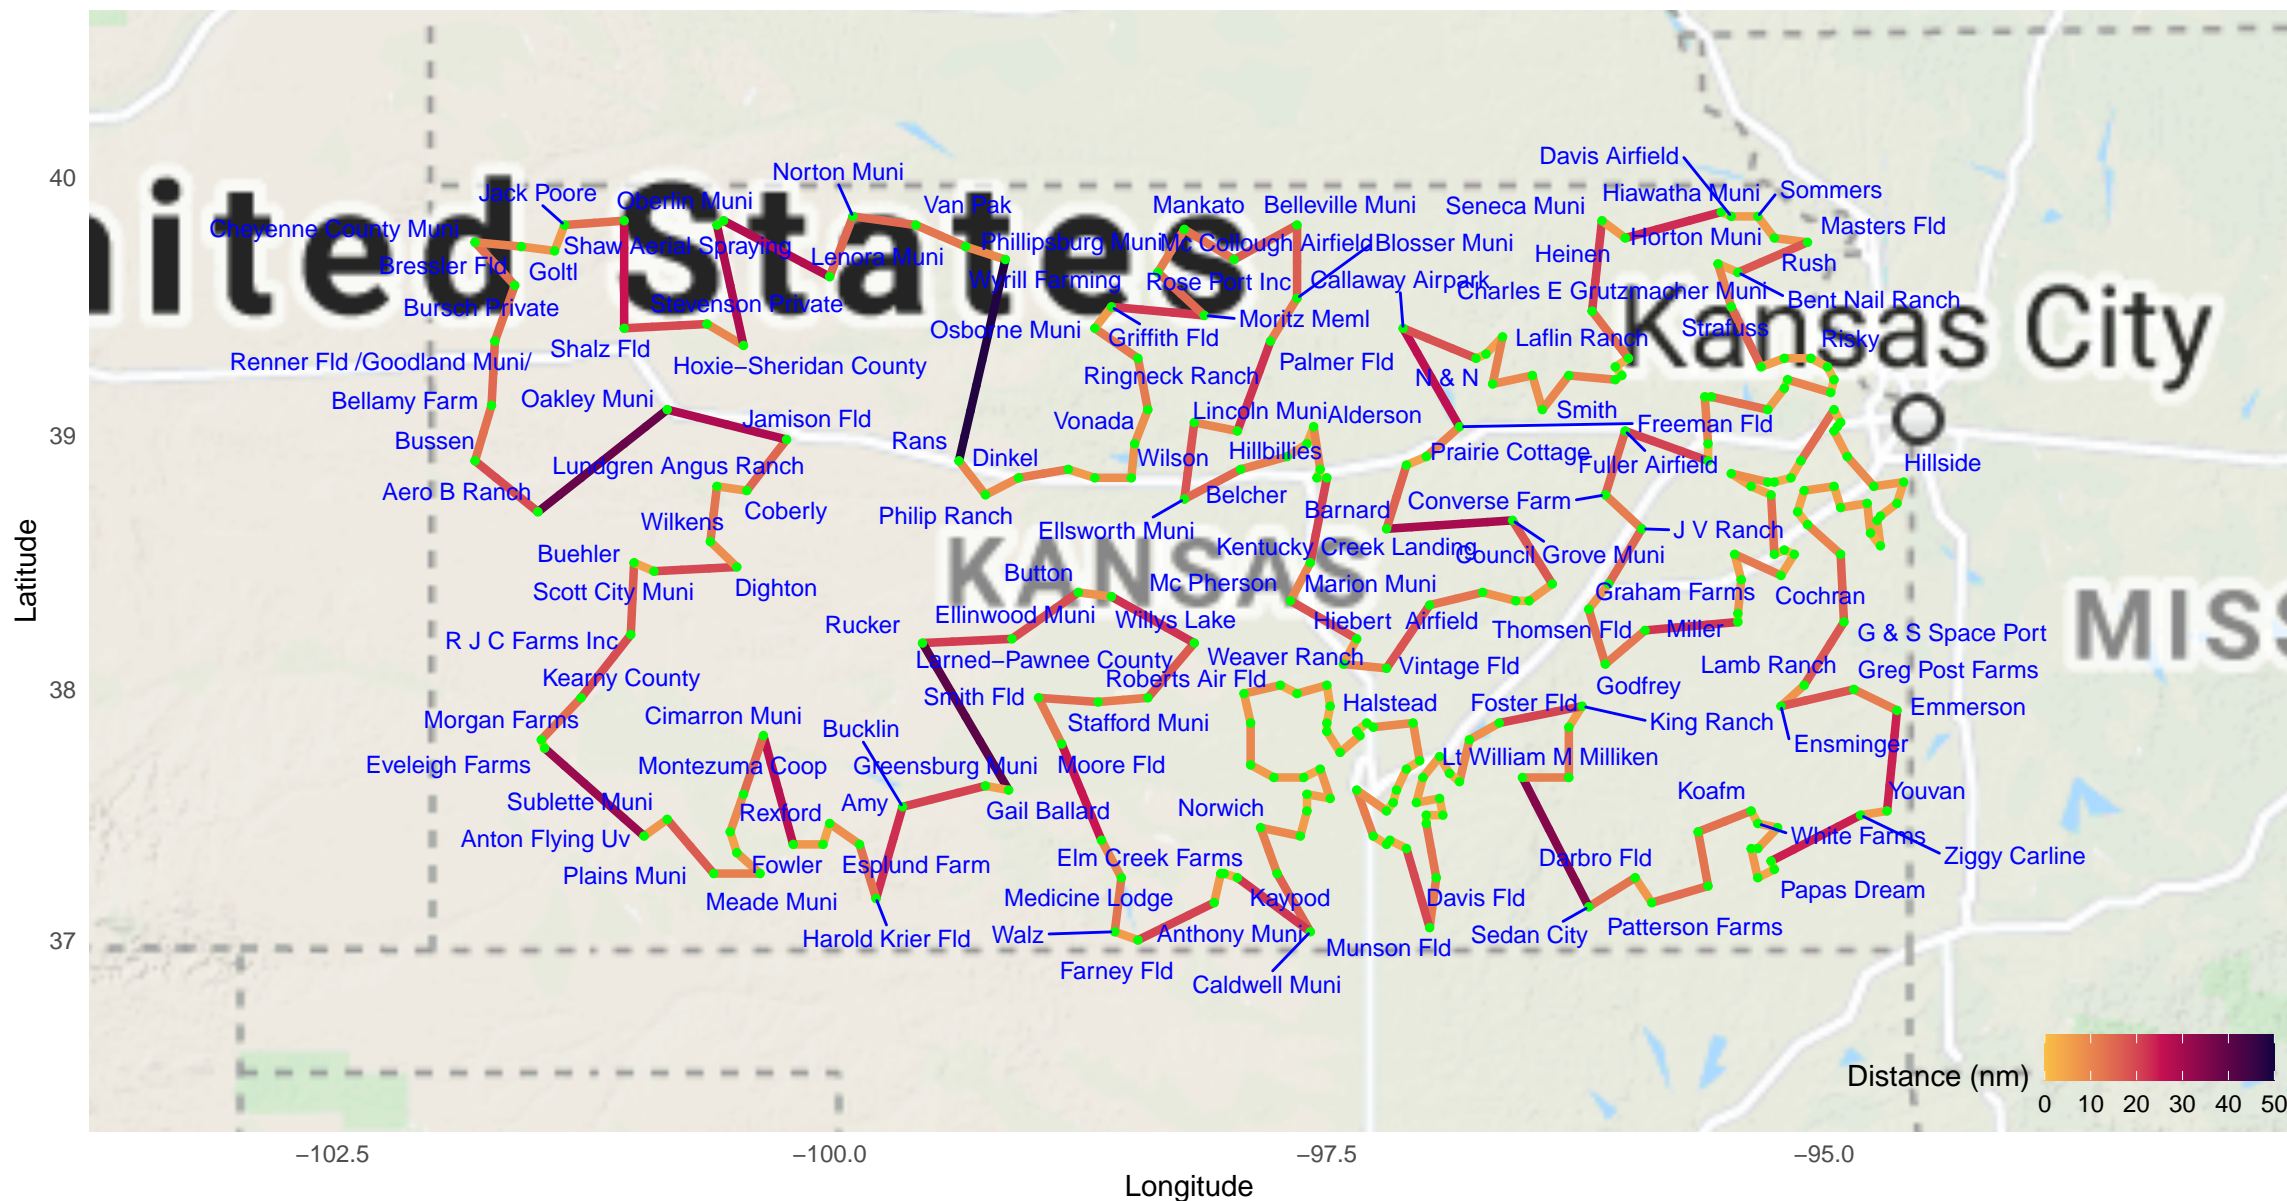

KS Kansas, 258 Airports, 2744 nm

Shortest tour of Airports with Grass or Dirt runways (backcountry)

Path ignores terrain and airspace.

Criteria:

- USA FAA Airports
 - Surface Grass, Turf, Dirt, Gravel, or Sand in any condition
 - Status open, Public or private use
- Some airports may not be labeled when crowded.
Some distances may be greater than the legend maximum.
Prof. Erik Erhardt, StatAcumen.com/pilot, January 13, 2021