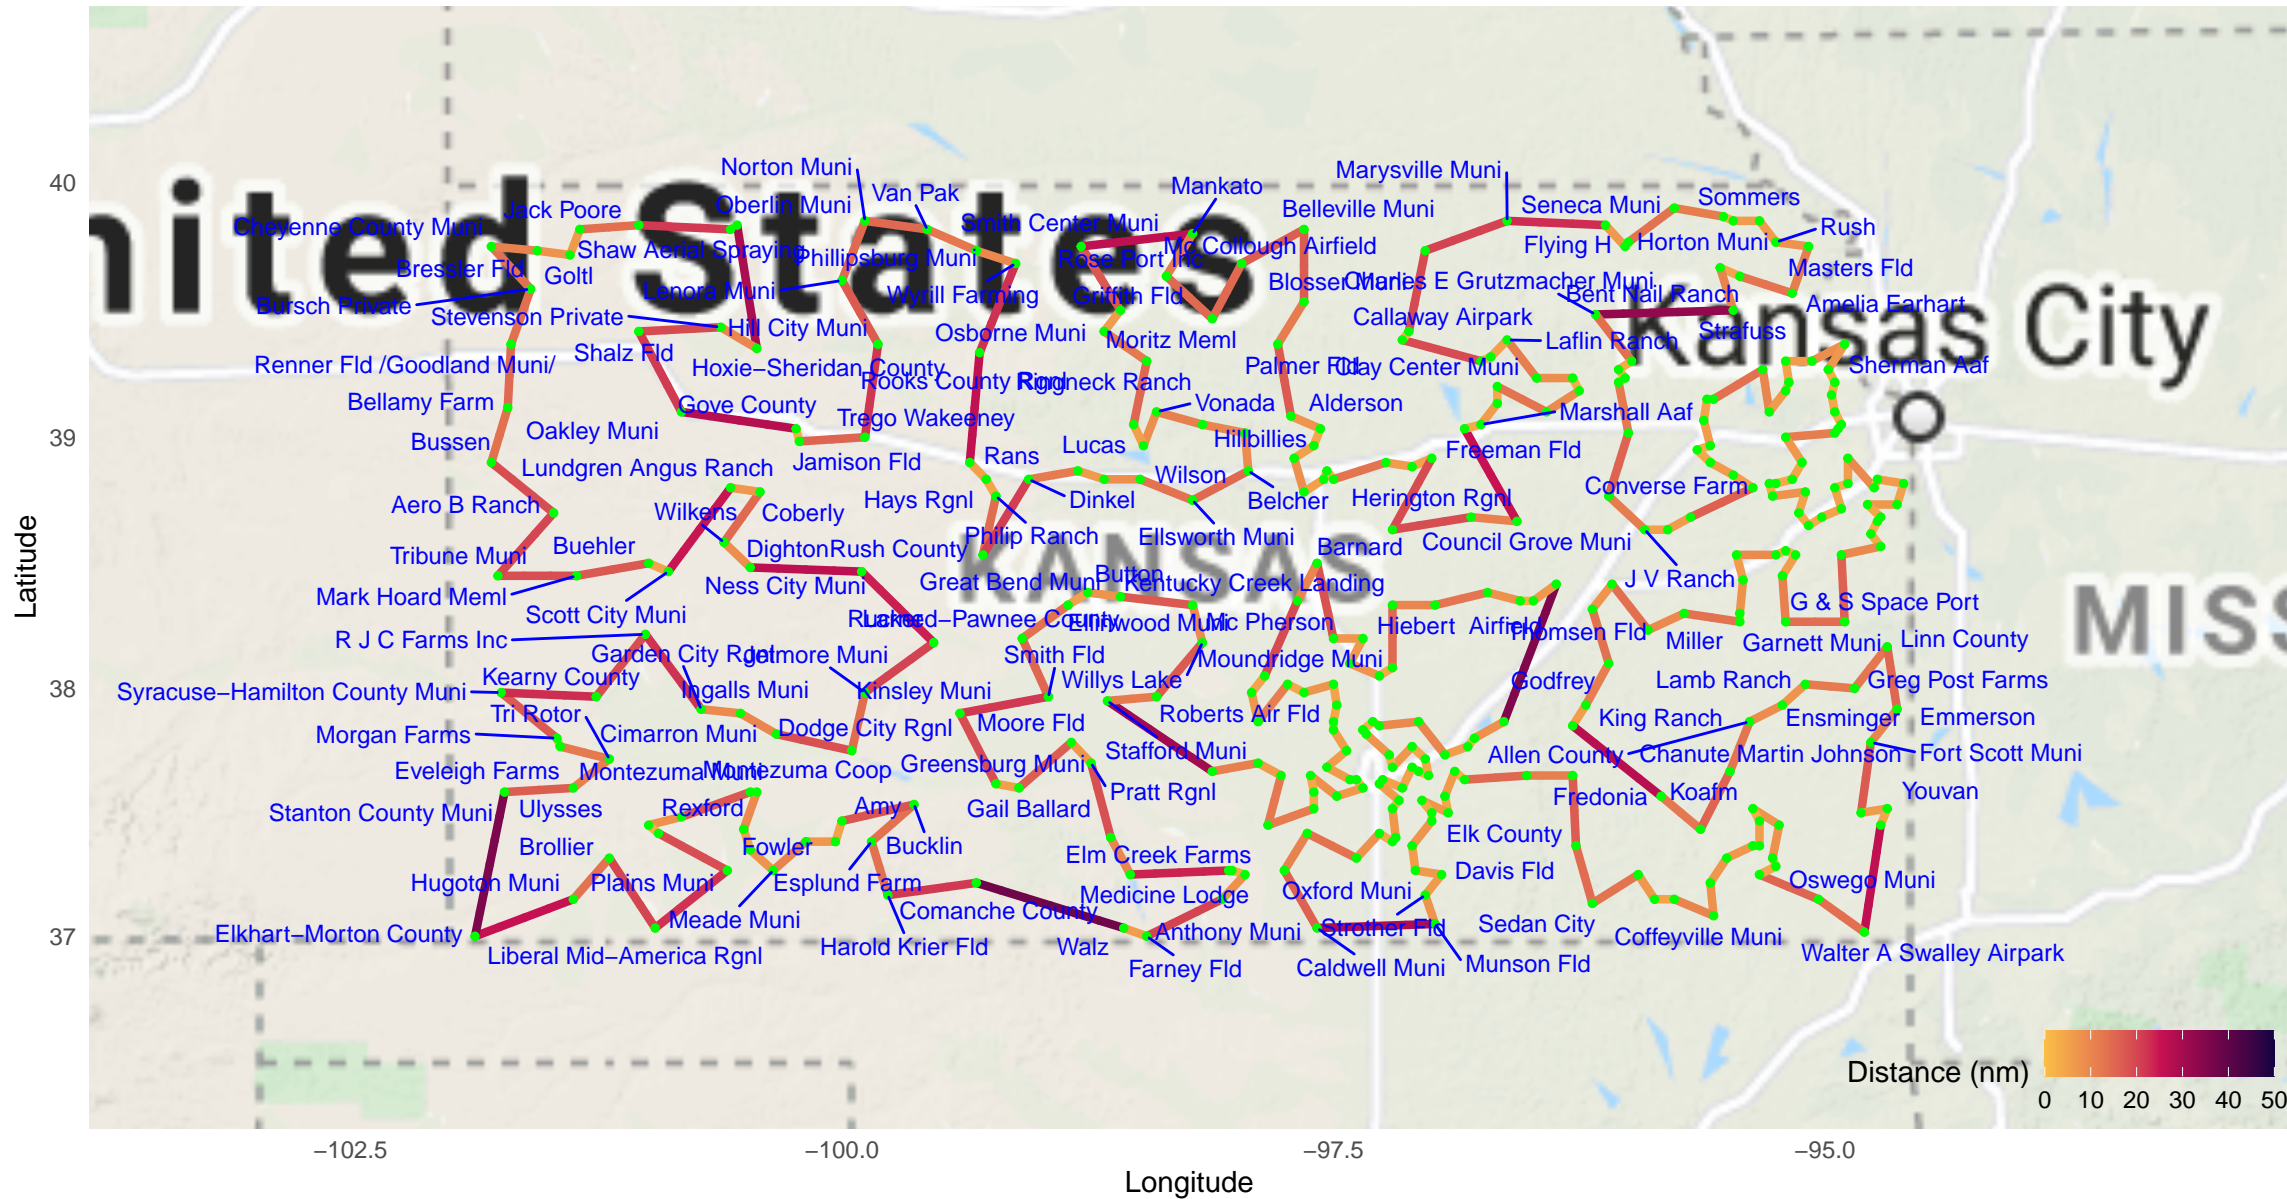

KS Kansas, 341 Airports, 3508 nm

Shortest tour of All Airports

Path ignores terrain and airspace.

Criteria:

USA FAA Airports

All in any condition

Status open, Public or private use

Some airports may not be labeled when crowded.

Some distances may be greater than the legend maximum.

Prof. Erik Erhardt, StatAcumen.com/pilot, January 13, 2021