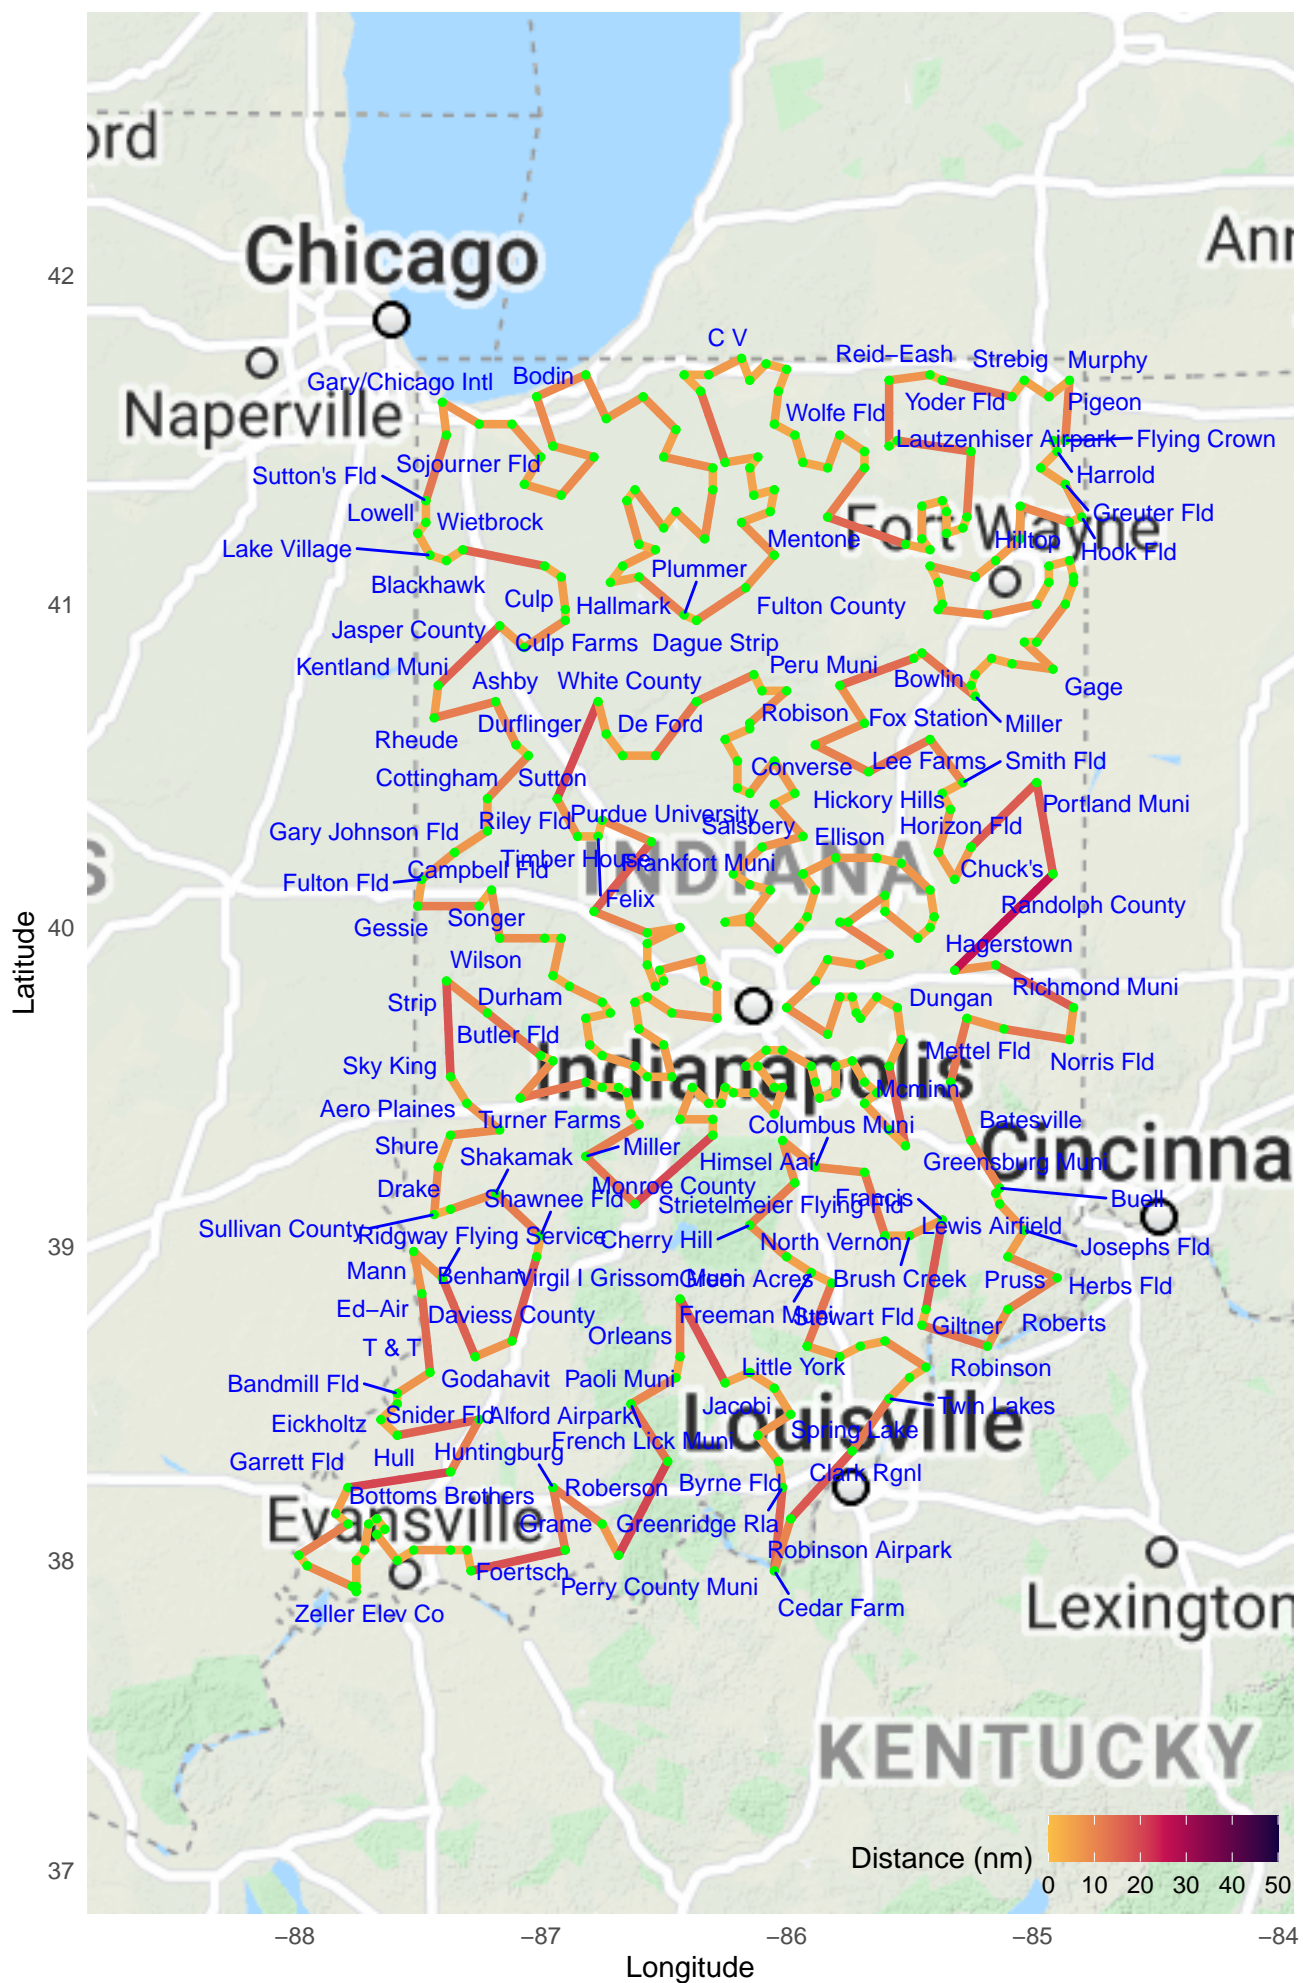

# IN Indiana, 372 Airports, 2514 nm

Shortest tour of All Airports

Path ignores terrain and airspace.

Criteria:

USA FAA Airports

All in any condition

Status open, Public or private use

Some airports may not be labeled when crowded.

Some distances may be greater than the legend maximum.

Prof. Erik Erhardt, StatAcumen.com/pilot, January 13, 2021