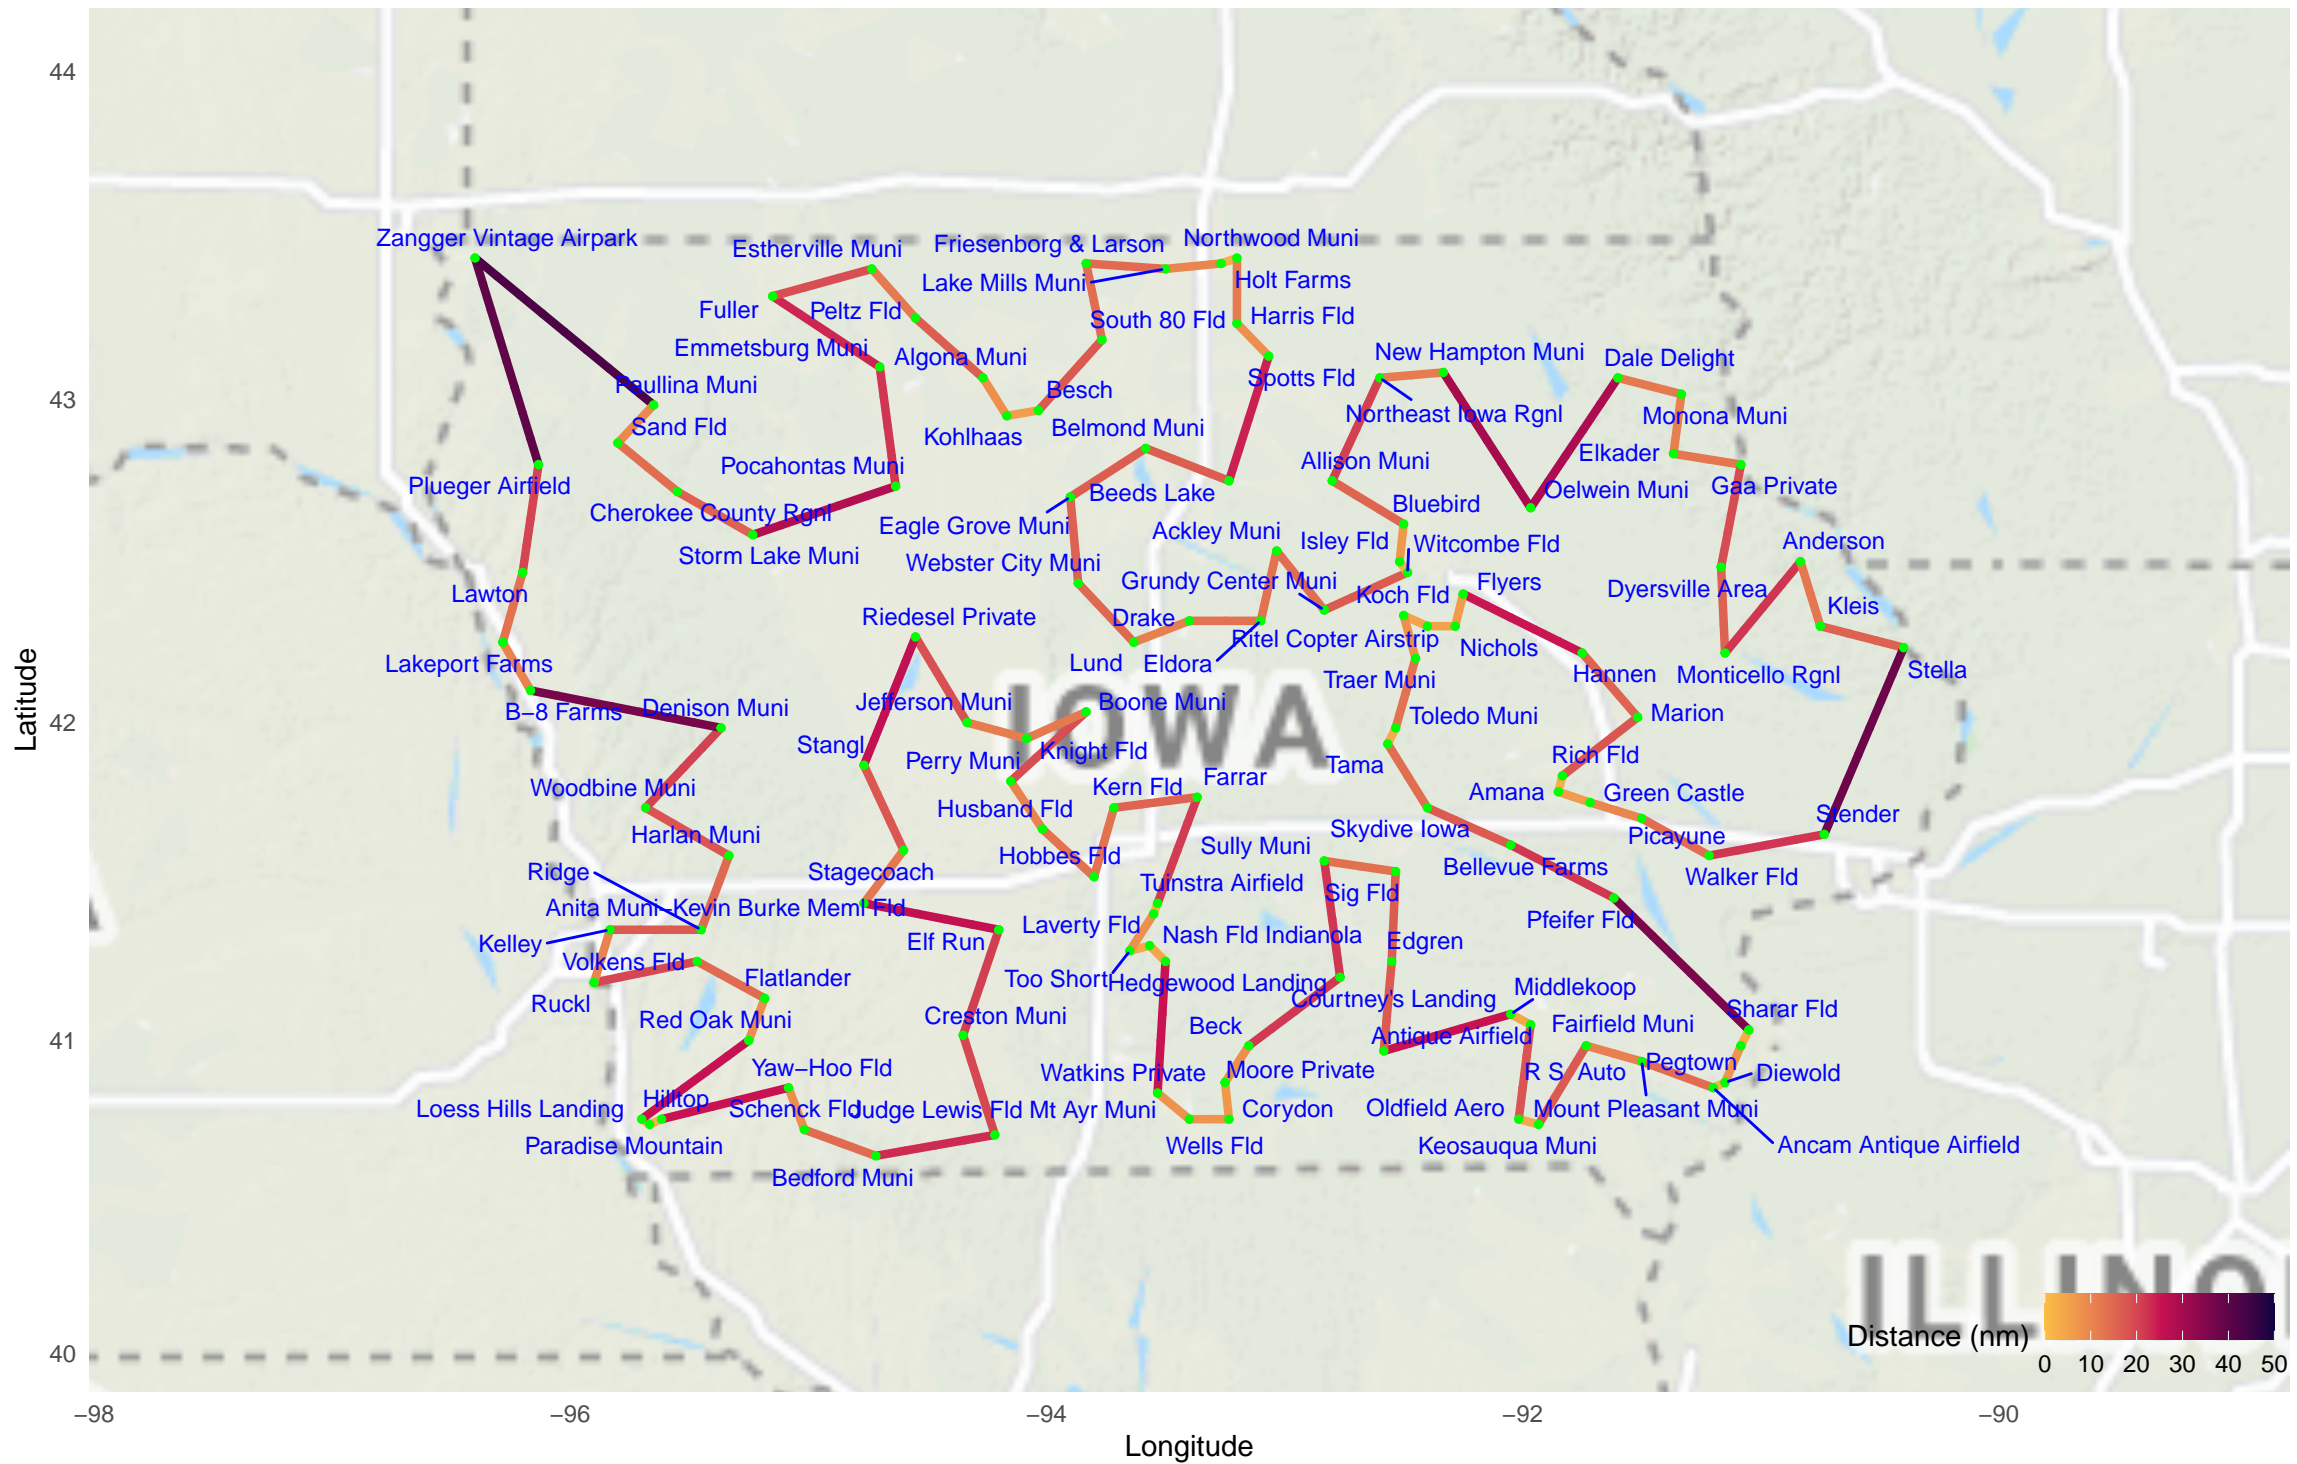

IA Iowa, 122 Airports, 1858 nm

Shortest tour of Airports with Grass or Dirt runways (backcountry)

Path ignores terrain and airspace.

Criteria:

USA FAA Airports

Surface Grass, Turf, Dirt, Gravel, or Sand in any condition

Status open, Public or private use

Some airports may not be labeled when crowded.

Some distances may be greater than the legend maximum.

Prof. Erik Erhardt, StatAcumen.com/pilot, January 13, 2021