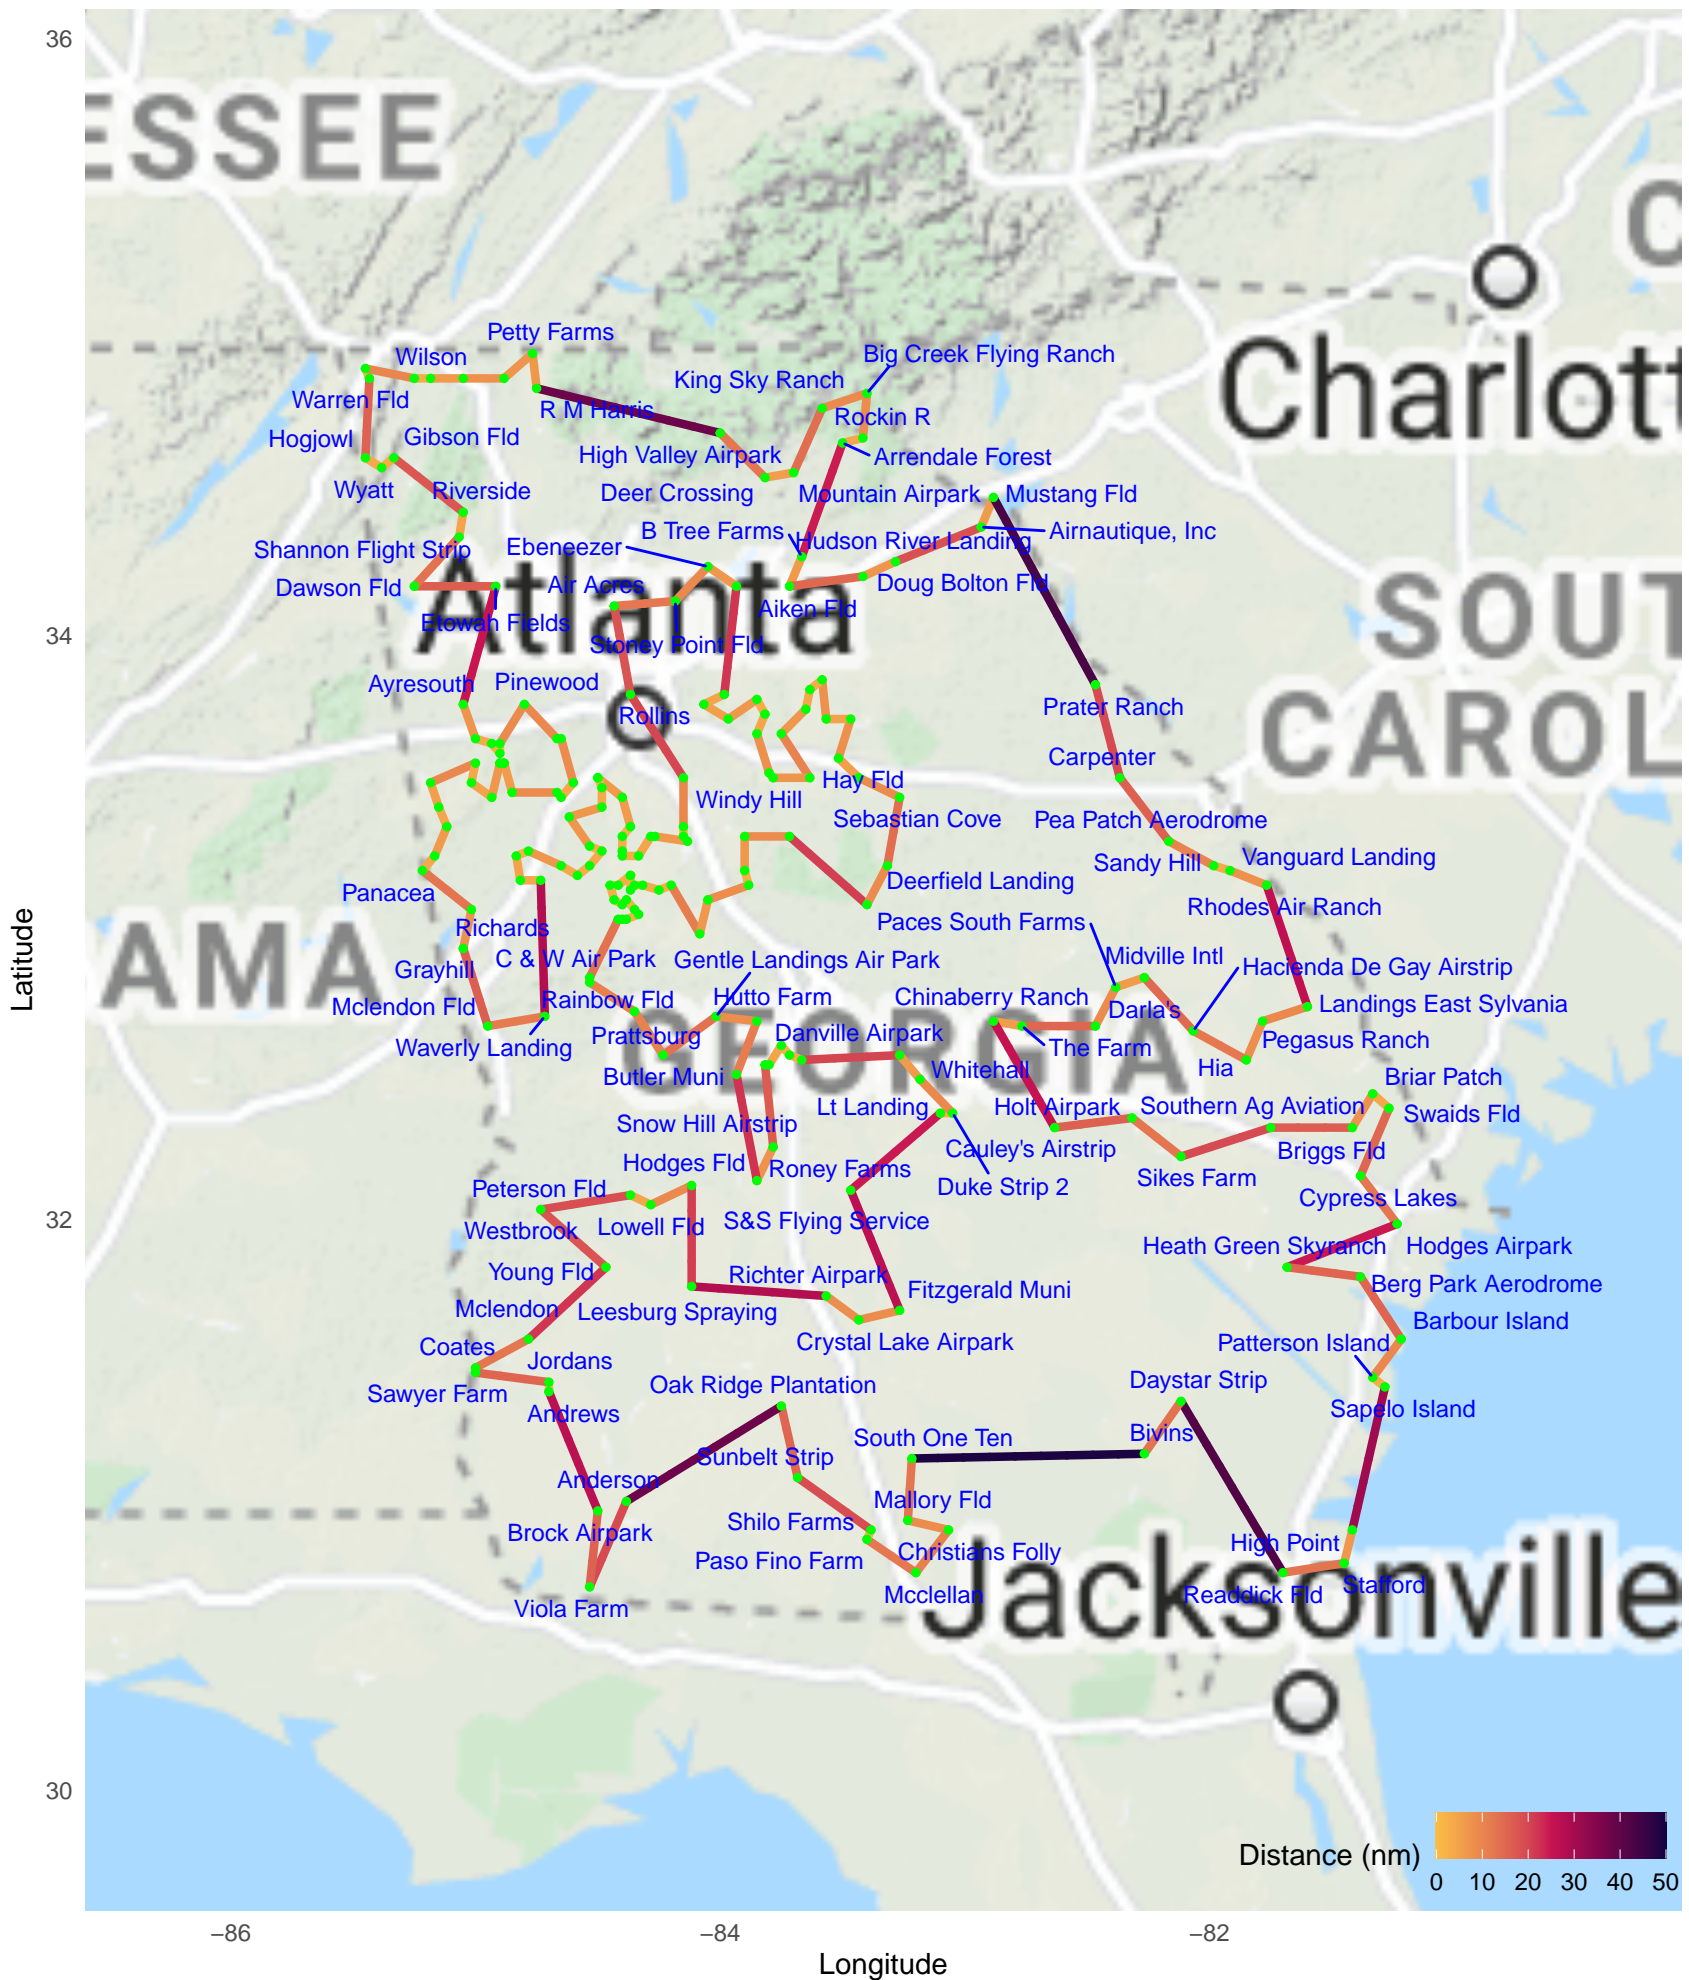

GA Georgia, 208 Airports, 2066 nm
 Shortest tour of Airports with Grass or Dirt runways (backcountry)

Path ignores terrain and airspace.
 Criteria:
 USA FAA Airports
 Surface Grass, Turf, Dirt, Gravel, or Sand in any condition
 Status open, Public or private use
 Some airports may not be labeled when crowded.
 Some distances may be greater than the legend maximum.
 Prof. Erik Erhardt, StatAcumen.com/pilot, January 13, 2021