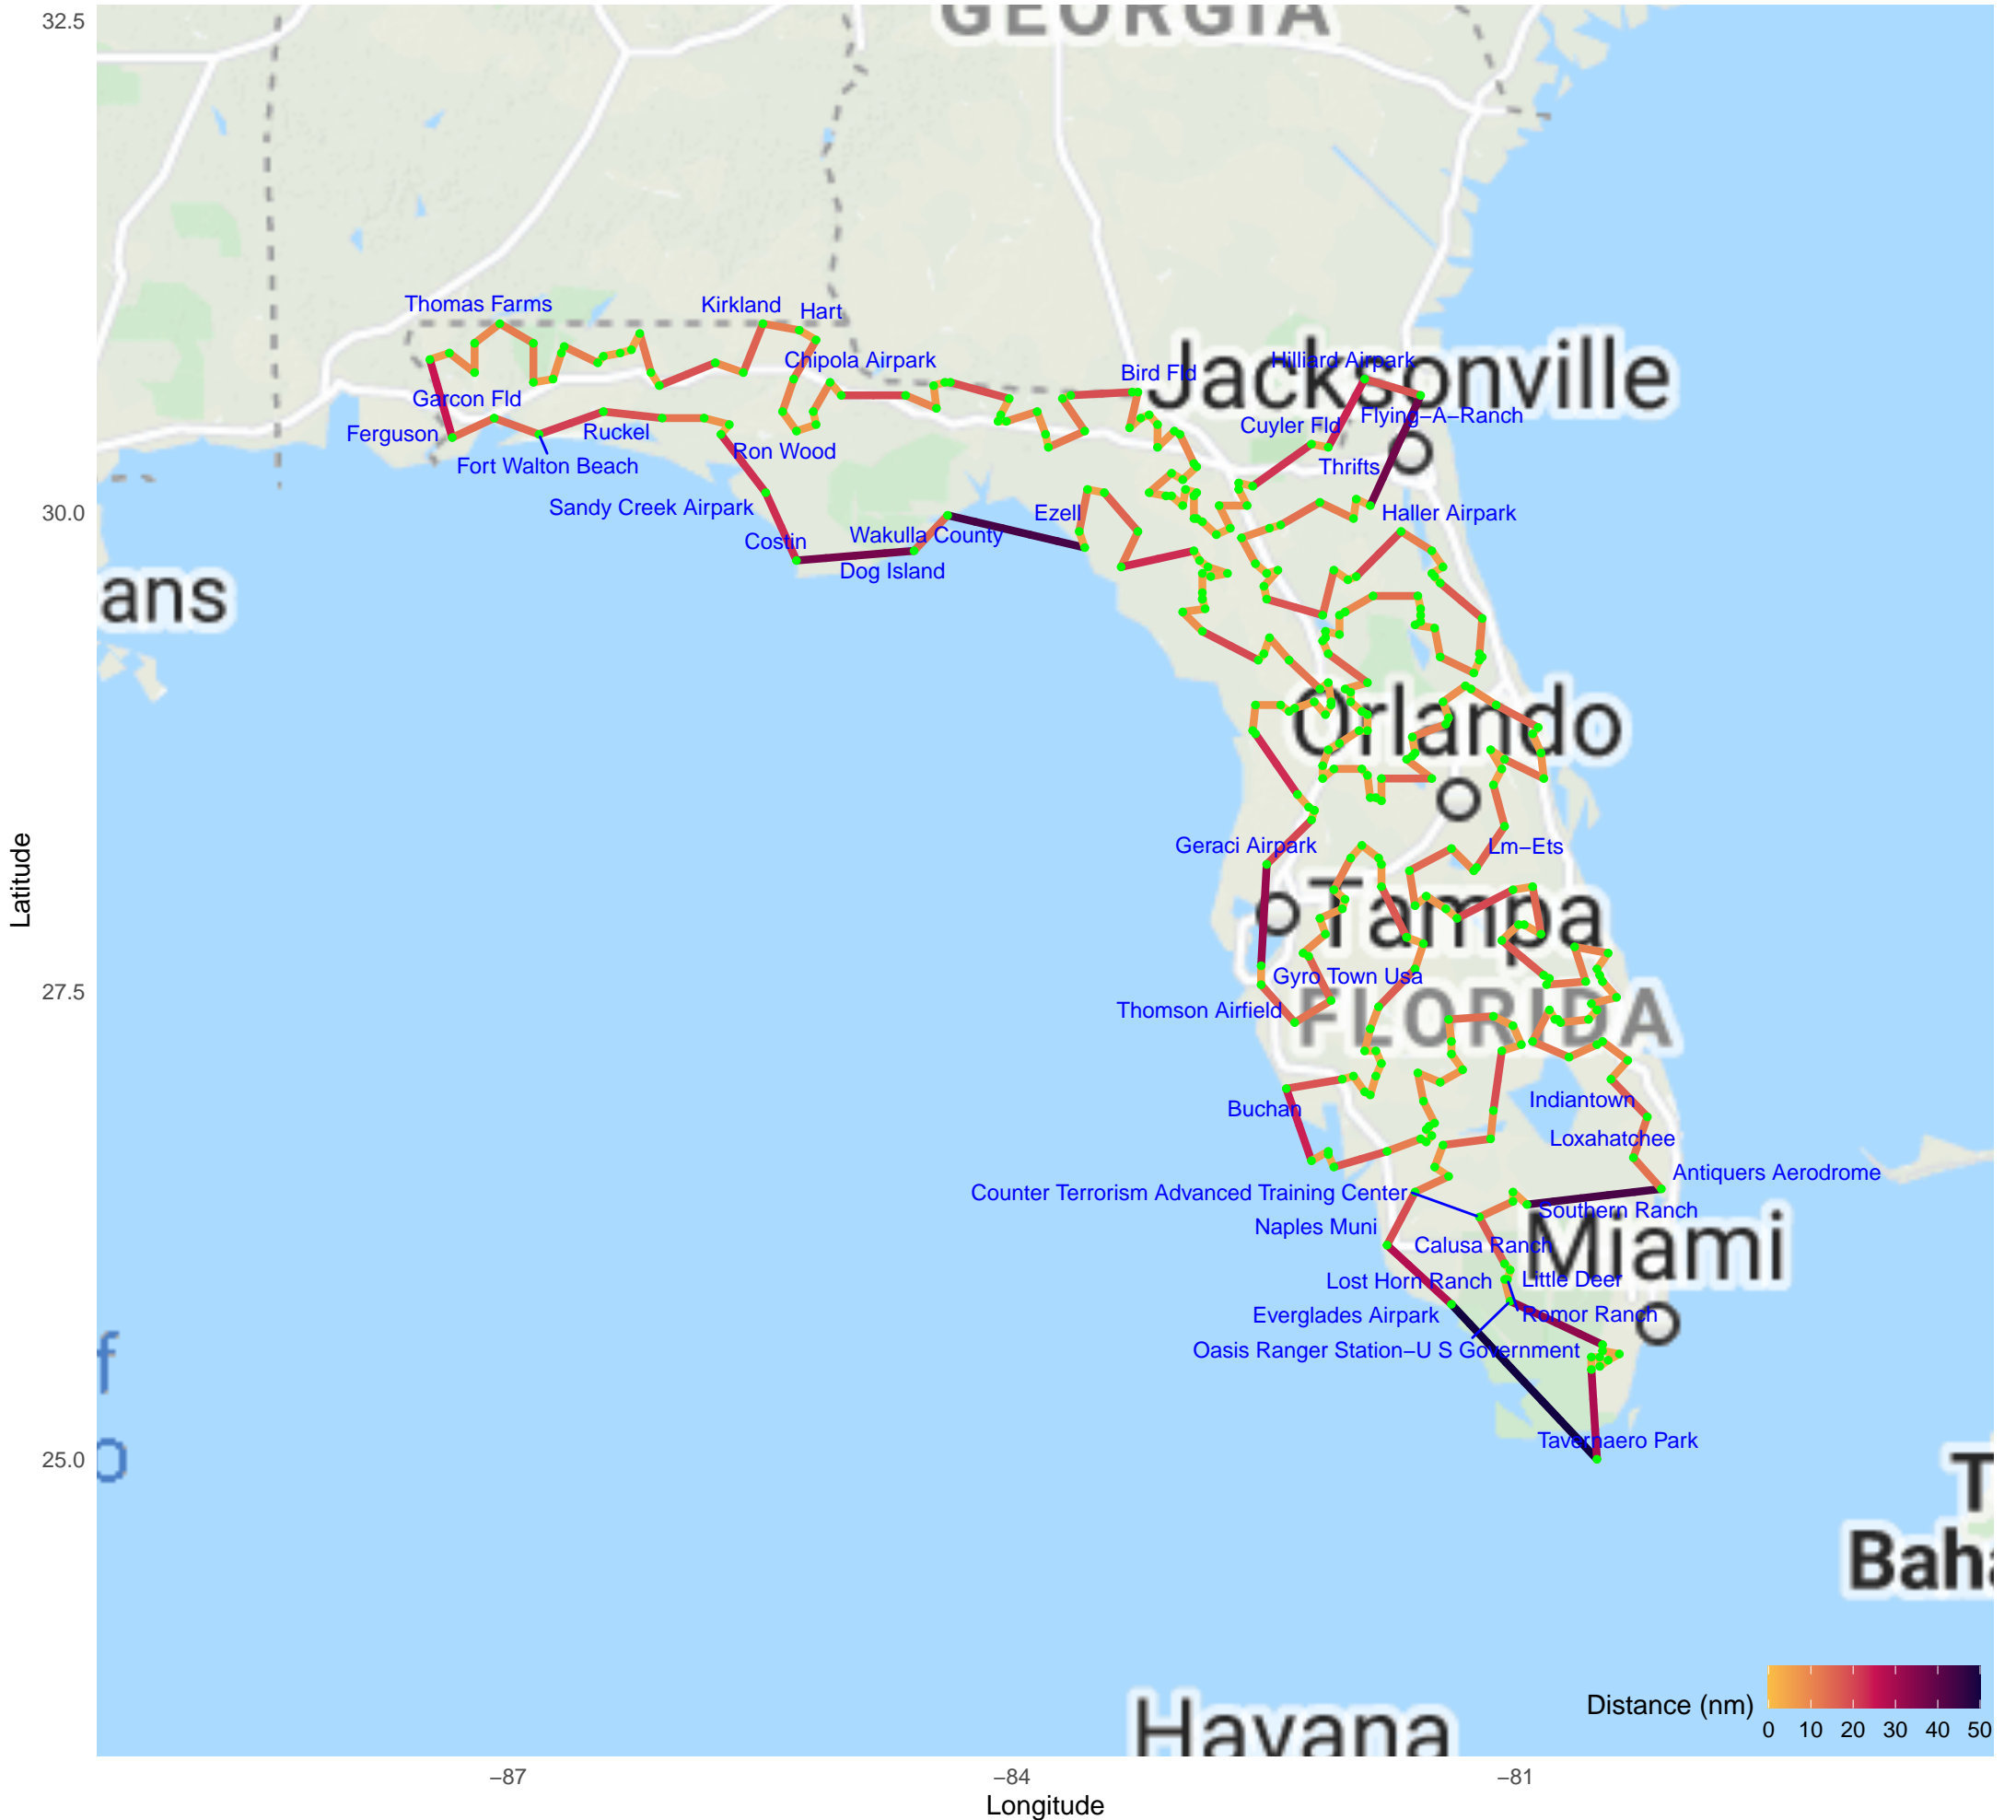

# FL Florida, 330 Airports, 2800 nm

Shortest tour of Airports with Grass or Dirt runways (backcountry)

Path ignores terrain and airspace.

Criteria:

- USA FAA Airports
- Surface Grass, Turf, Dirt, Gravel, or Sand in any condition
- Status open, Public or private use

Some airports may not be labeled when crowded.

Some distances may be greater than the legend maximum.

Prof. Erik Erhardt, StatAcumen.com/pilot, January 13, 2021