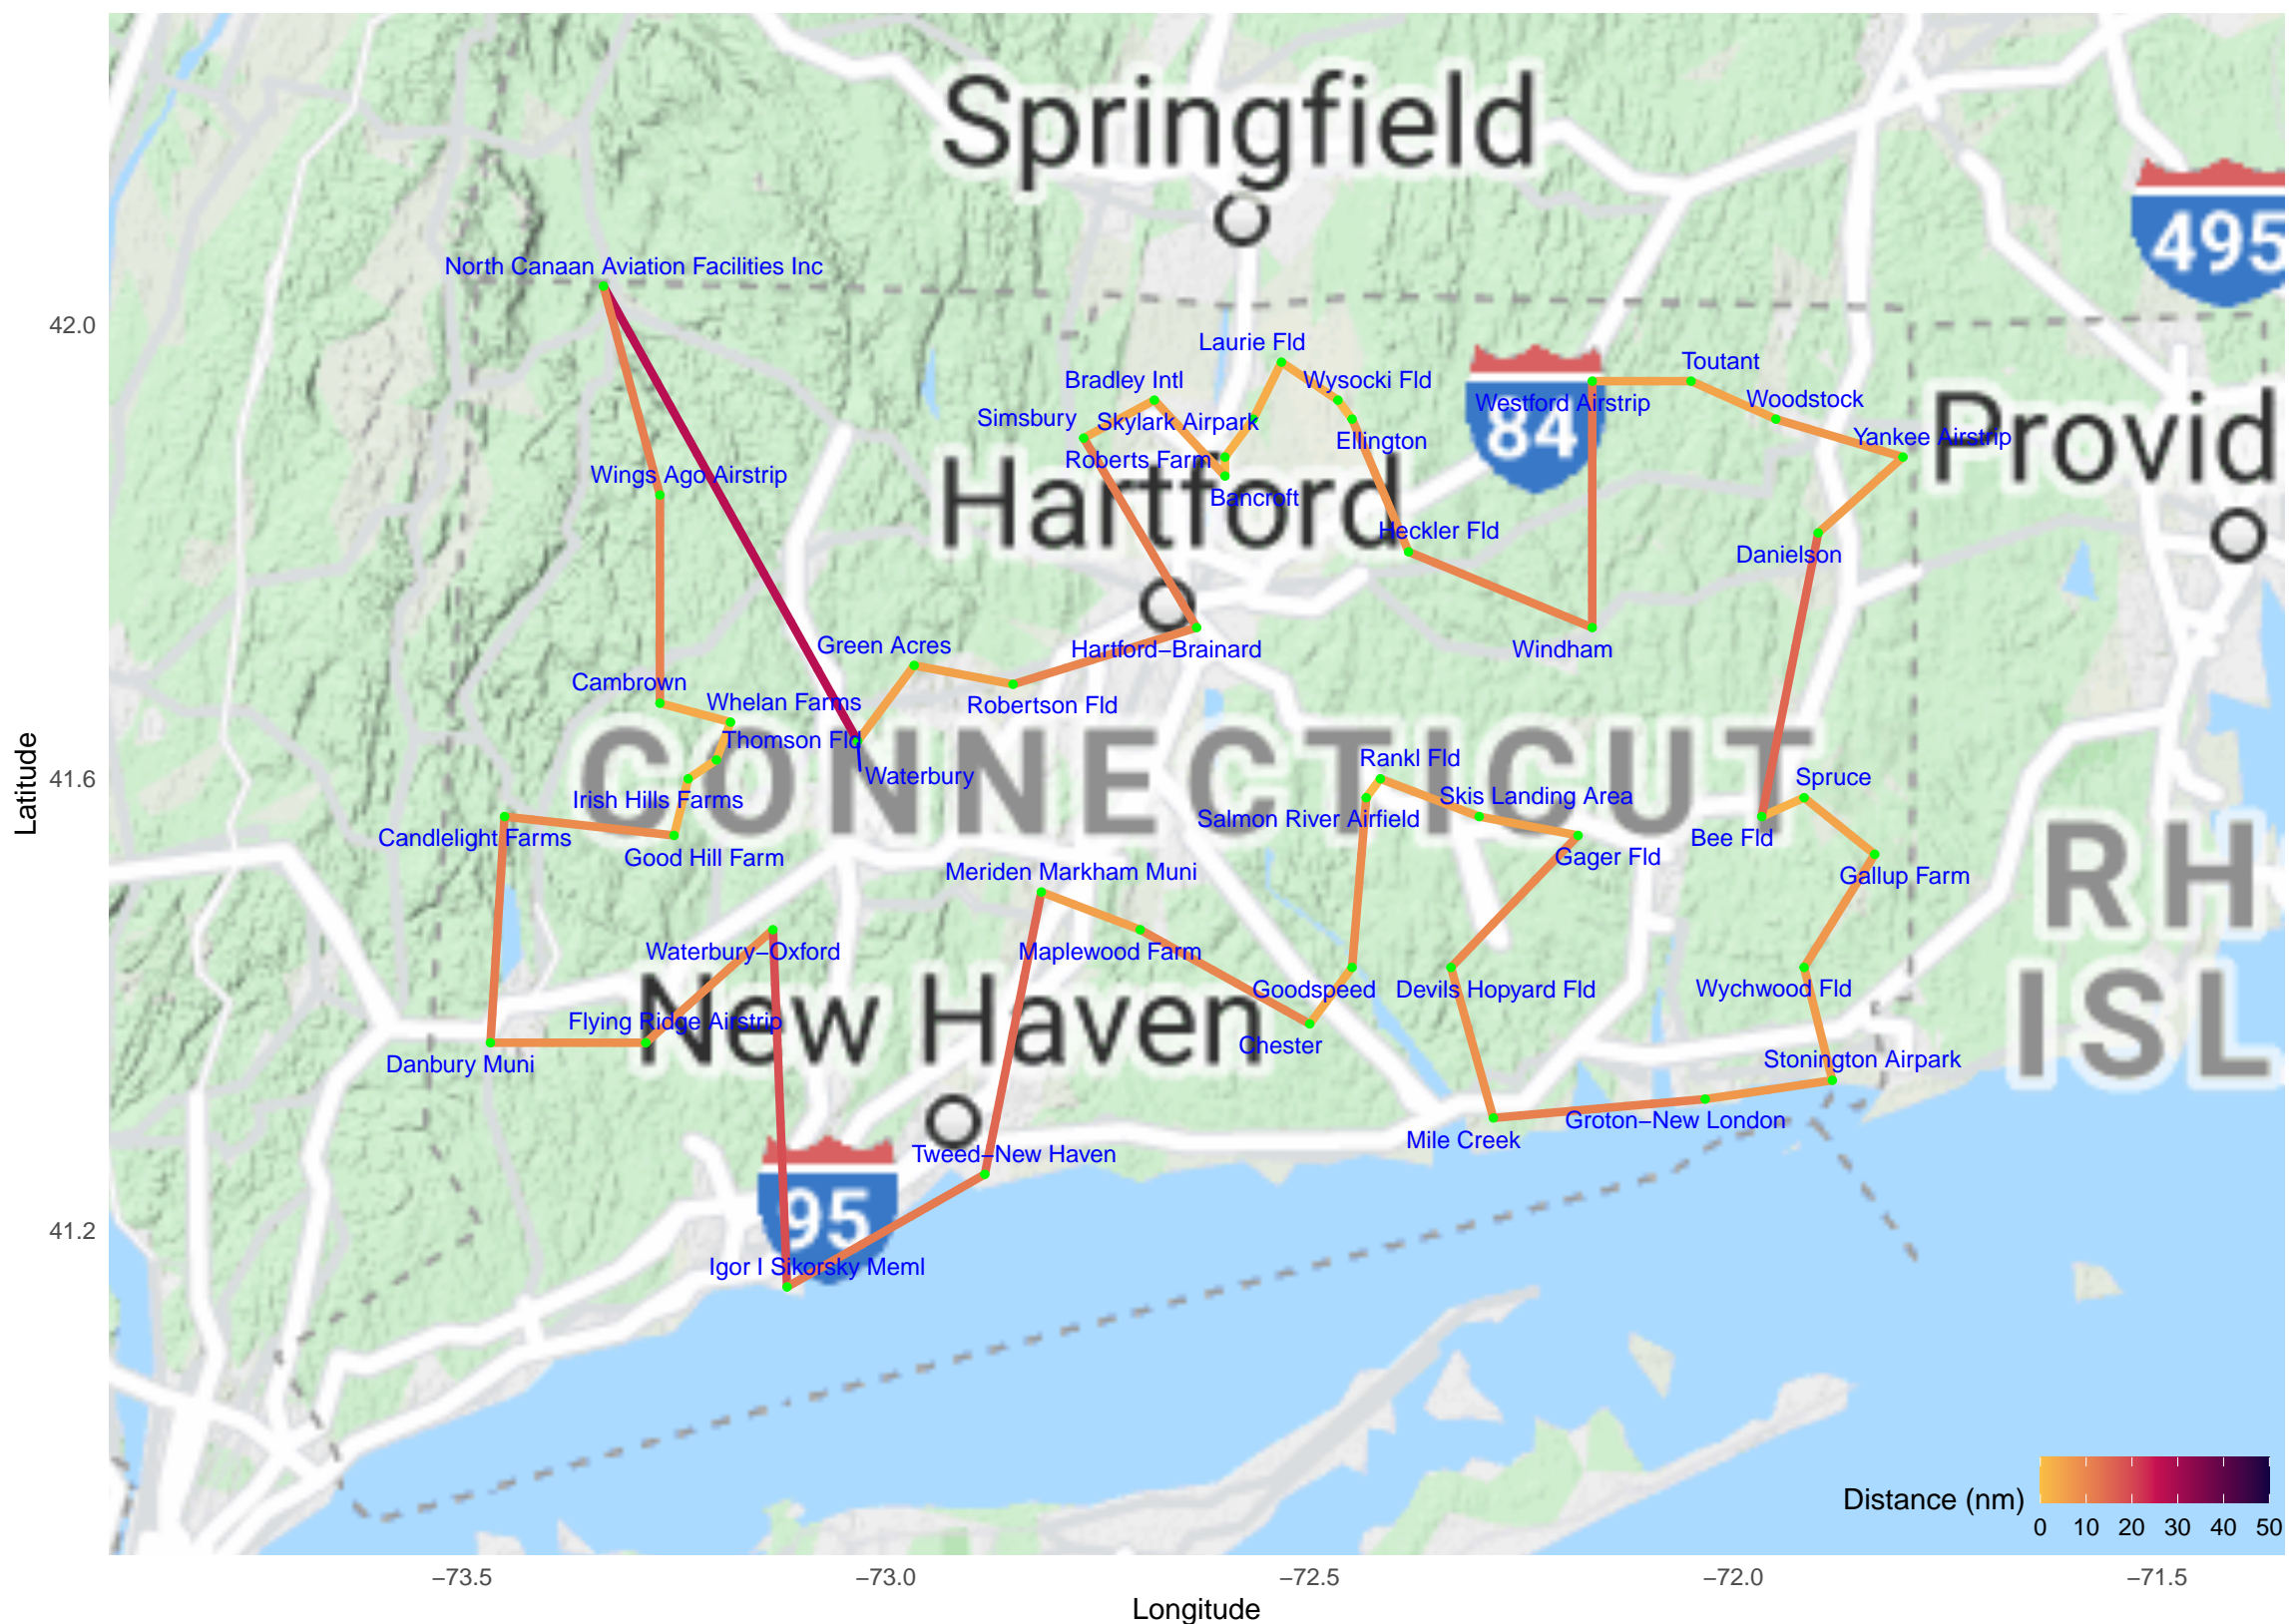

CT Connecticut, 48 Airports, 367 nm  
 Shortest tour of All Airports

Path ignores terrain and airspace.  
 Criteria:  
 USA FAA Airports  
 All in any condition  
 Status open, Public or private use  
 Some airports may not be labeled when crowded.  
 Some distances may be greater than the legend maximum.  
 Prof. Erik Erhardt, StatAcumen.com/pilot, January 13, 2021