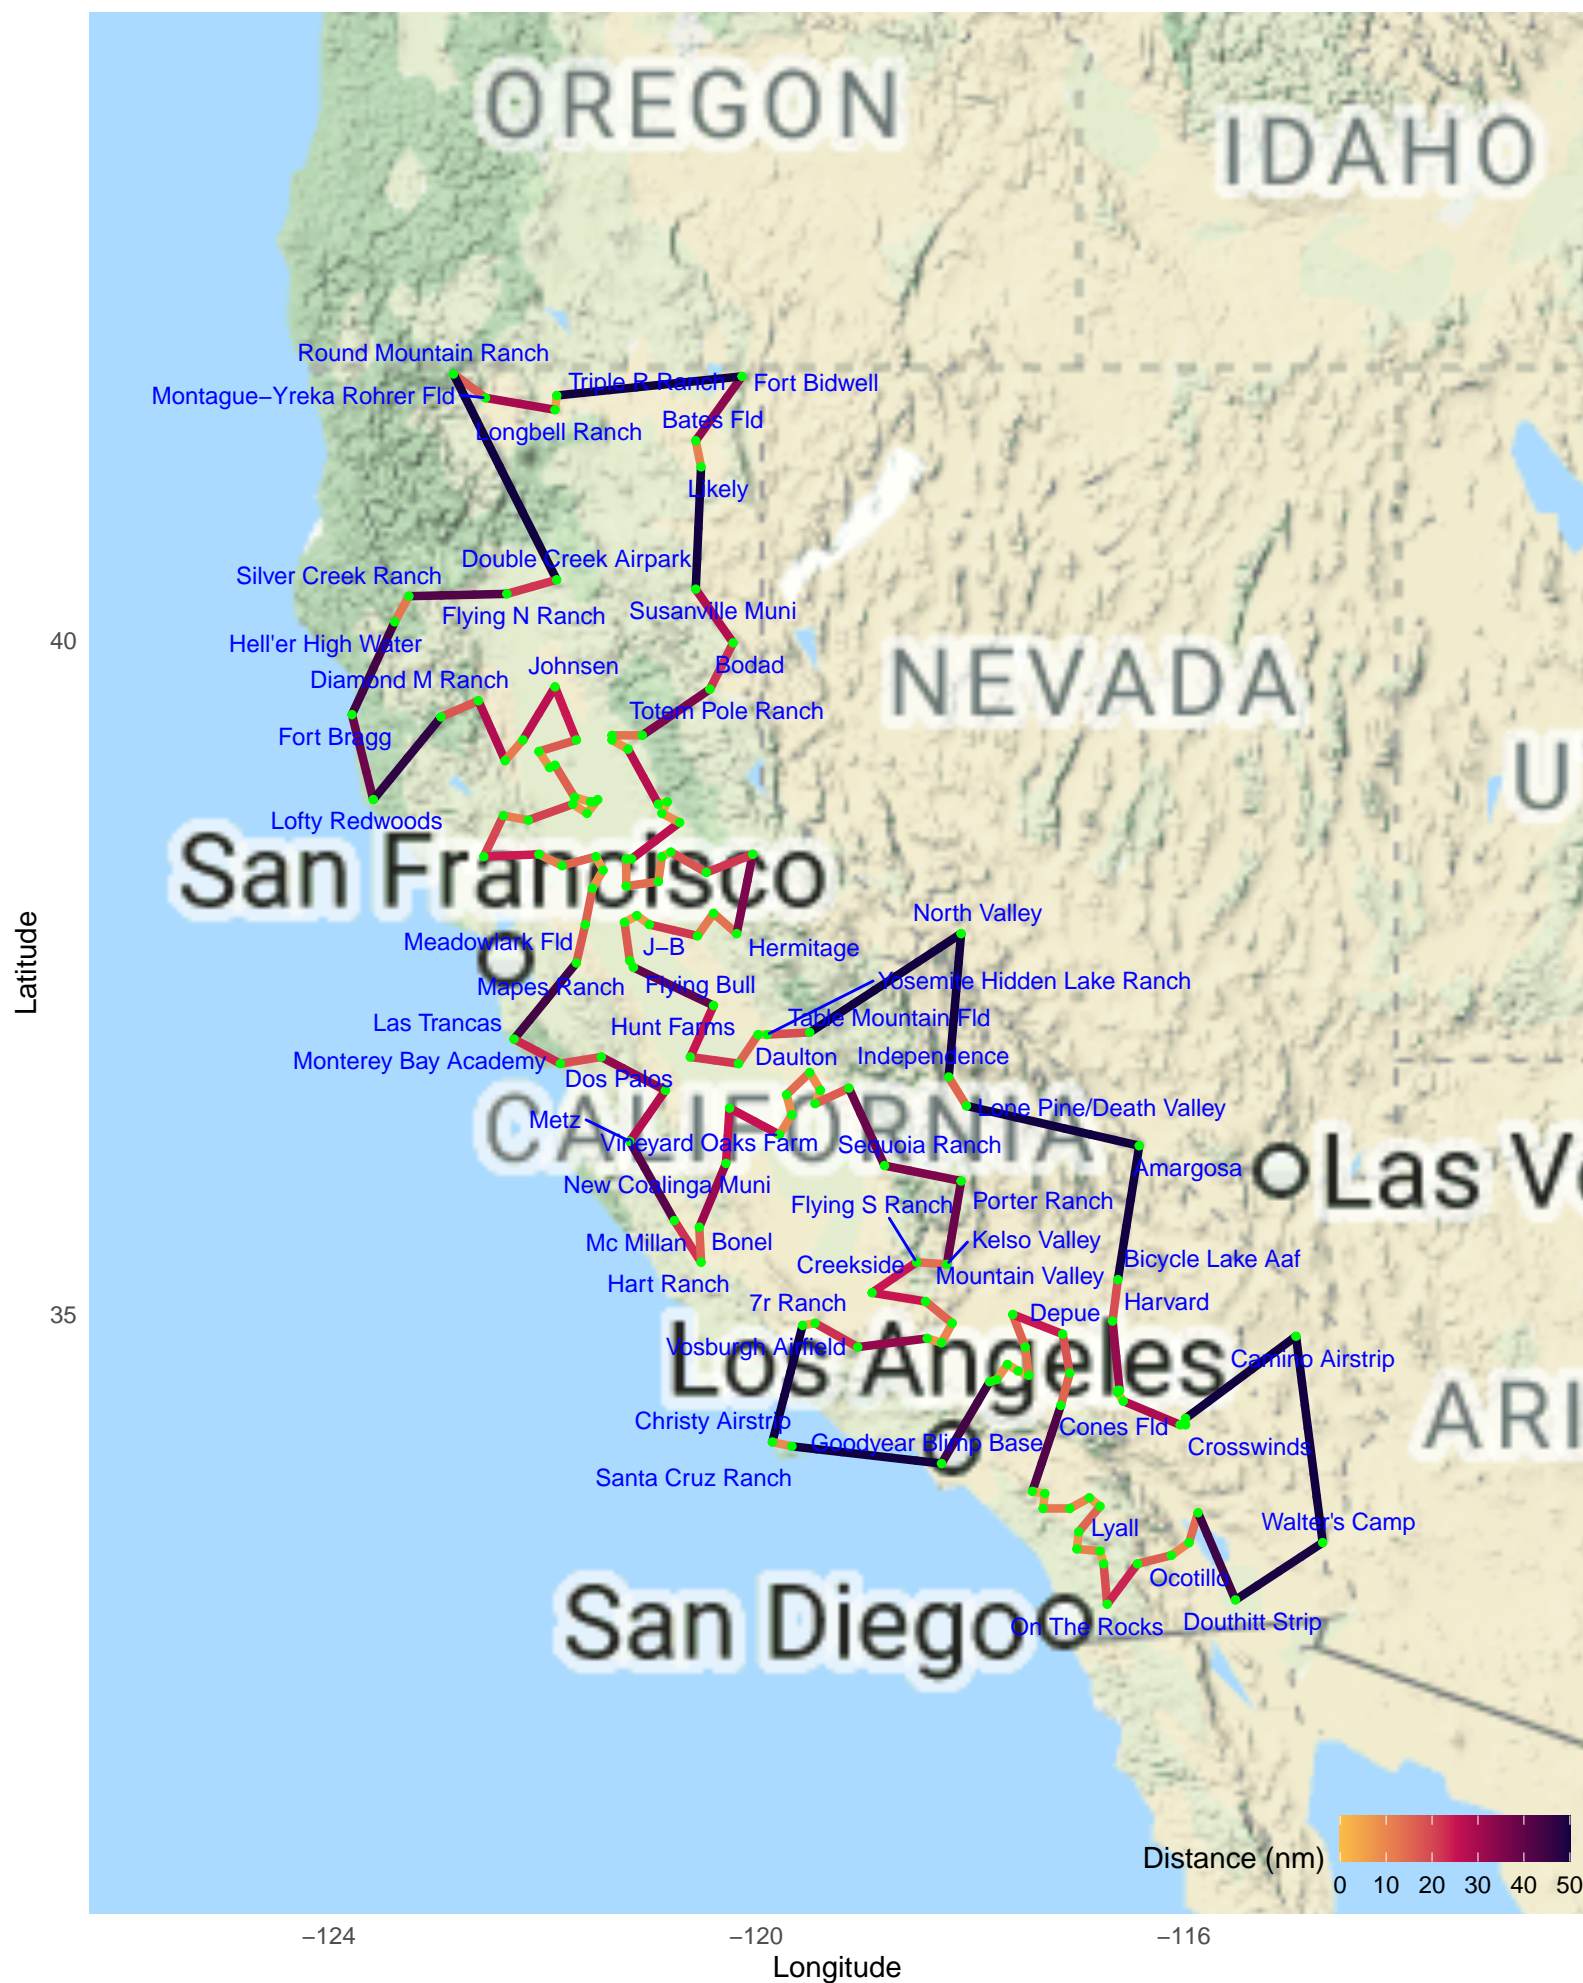

# CA California, 144 Airports, 3166 nm

Shortest tour of Airports with Grass or Dirt runways (backcountry)

Path ignores terrain and airspace.

Criteria:

- USA FAA Airports
- Surface Grass, Turf, Dirt, Gravel, or Sand in any condition
- Status open, Public or private use

Some airports may not be labeled when crowded.

Some distances may be greater than the legend maximum.

Prof. Erik Erhardt, StatAcumen.com/pilot, January 13, 2021