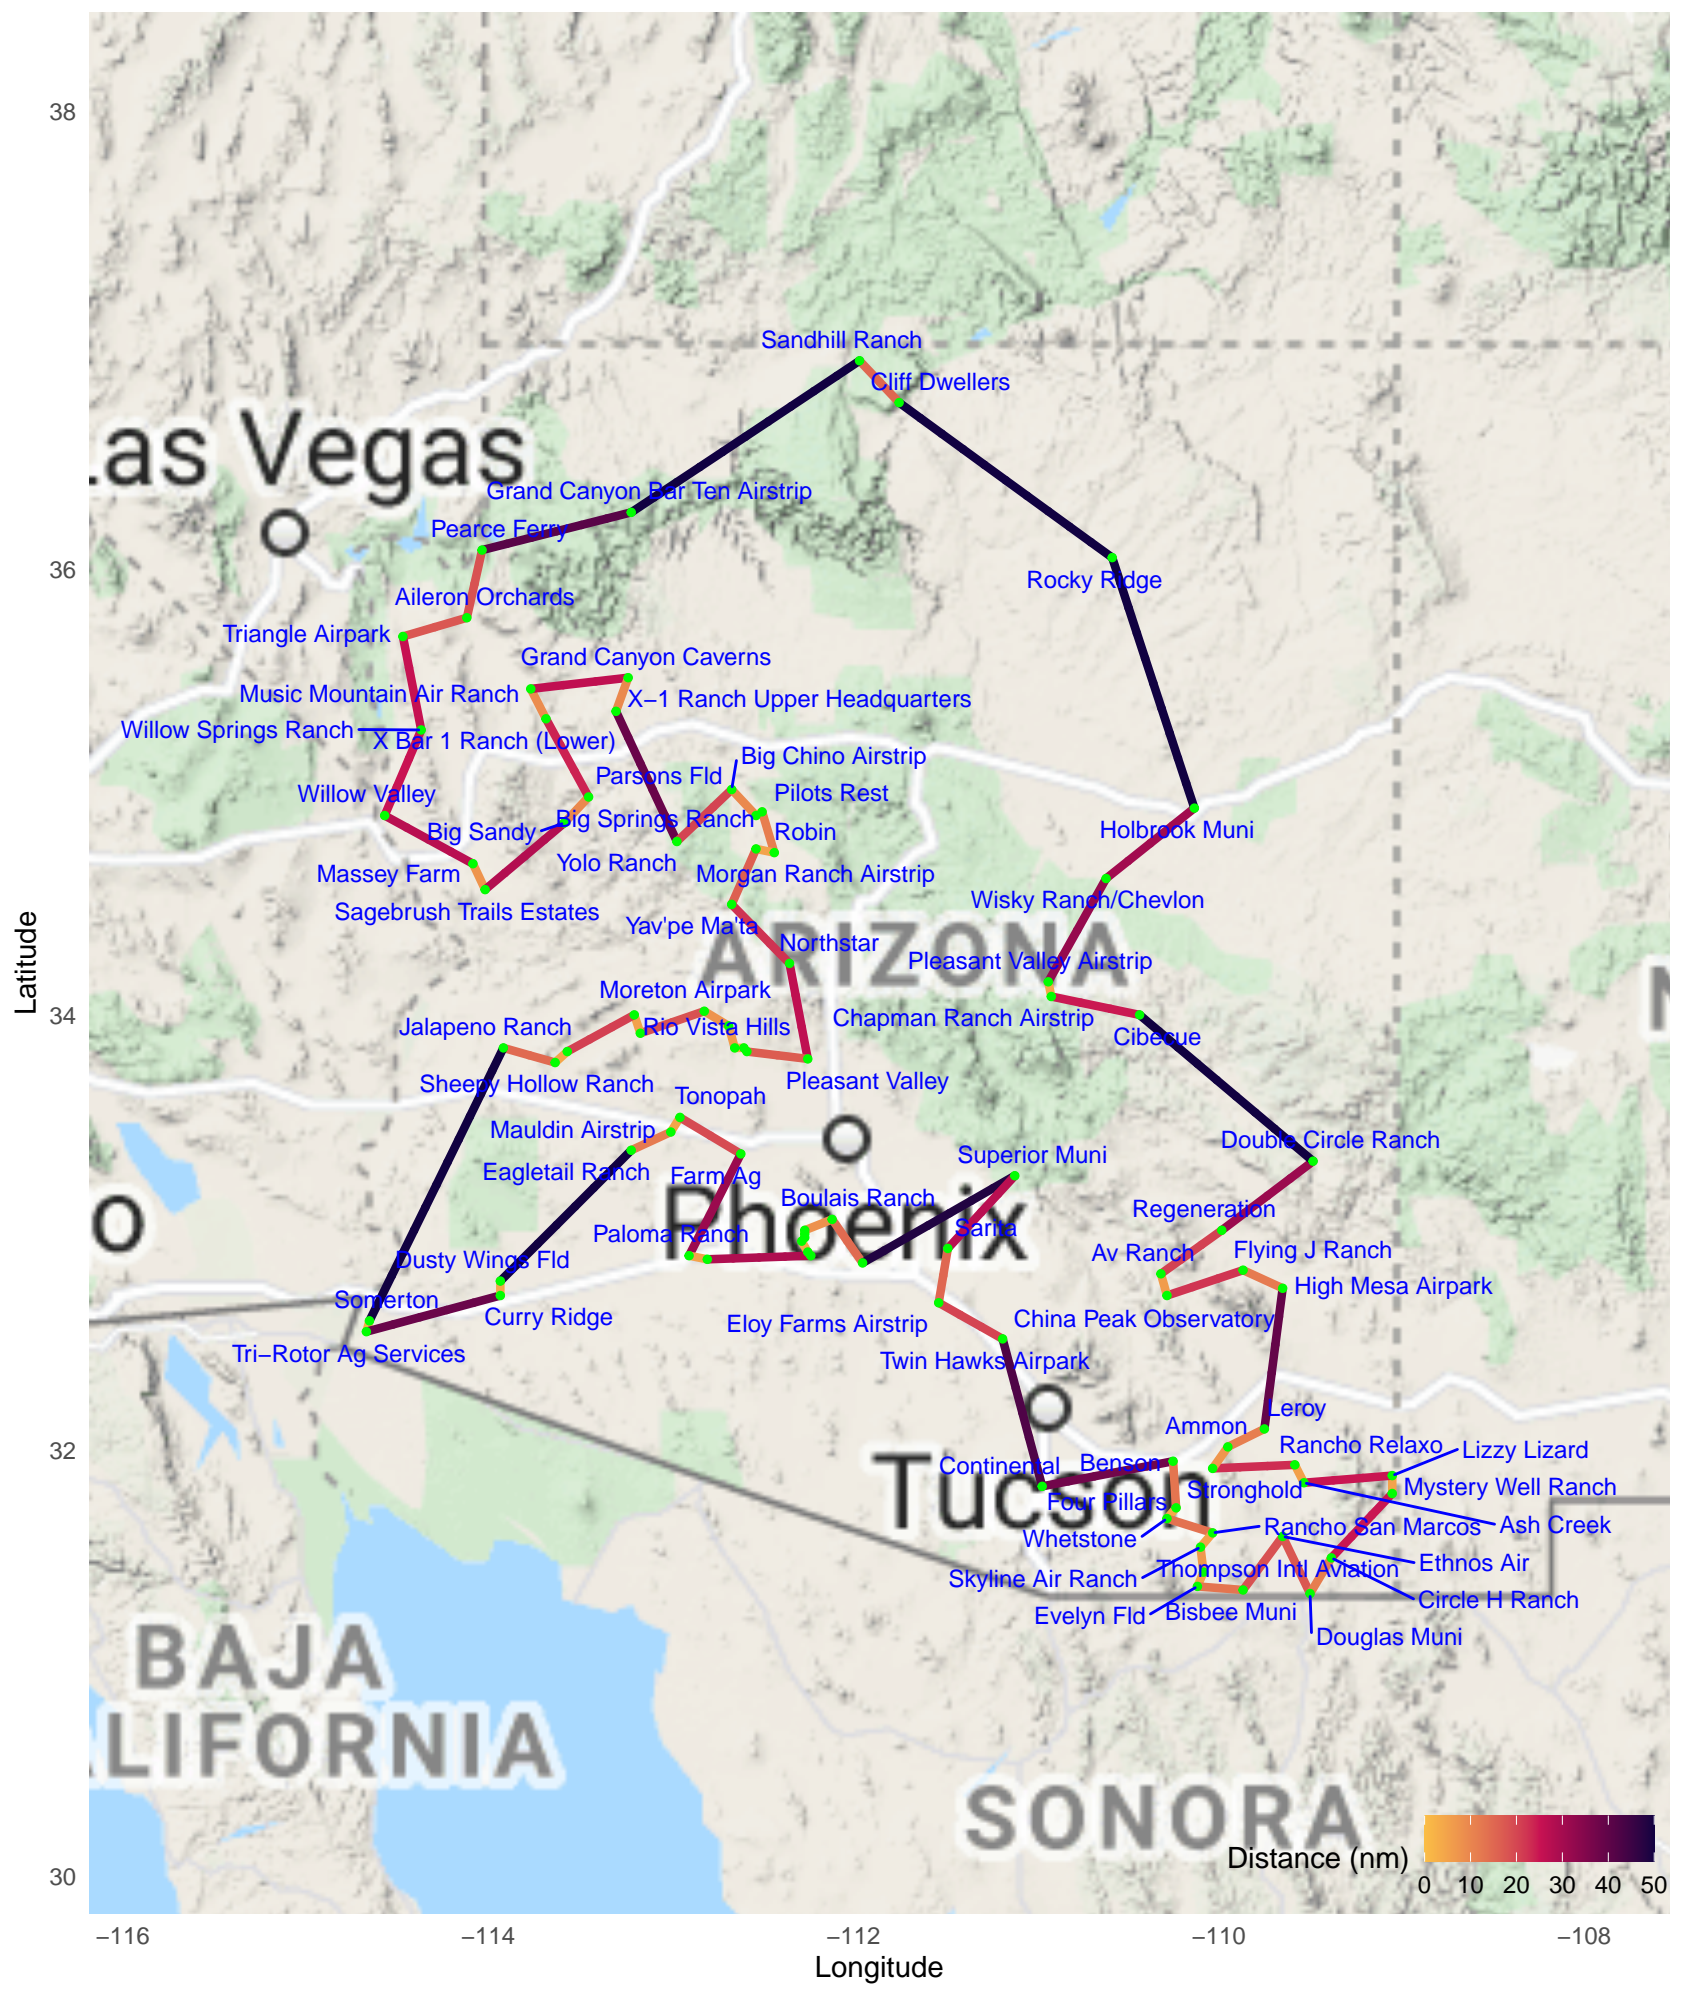

AZ Arizona, 88 Airports, 1746 nm
 Shortest tour of Airports with Grass or Dirt runways (backcountry)

Path ignores terrain and airspace.
 Criteria:
 USA FAA Airports
 Surface Grass, Turf, Dirt, Gravel, or Sand in any condition
 Status open, Public or private use
 Some airports may not be labeled when crowded.
 Some distances may be greater than the legend maximum.
 Prof. Erik Erhardt, StatAcumen.com/pilot, January 13, 2021