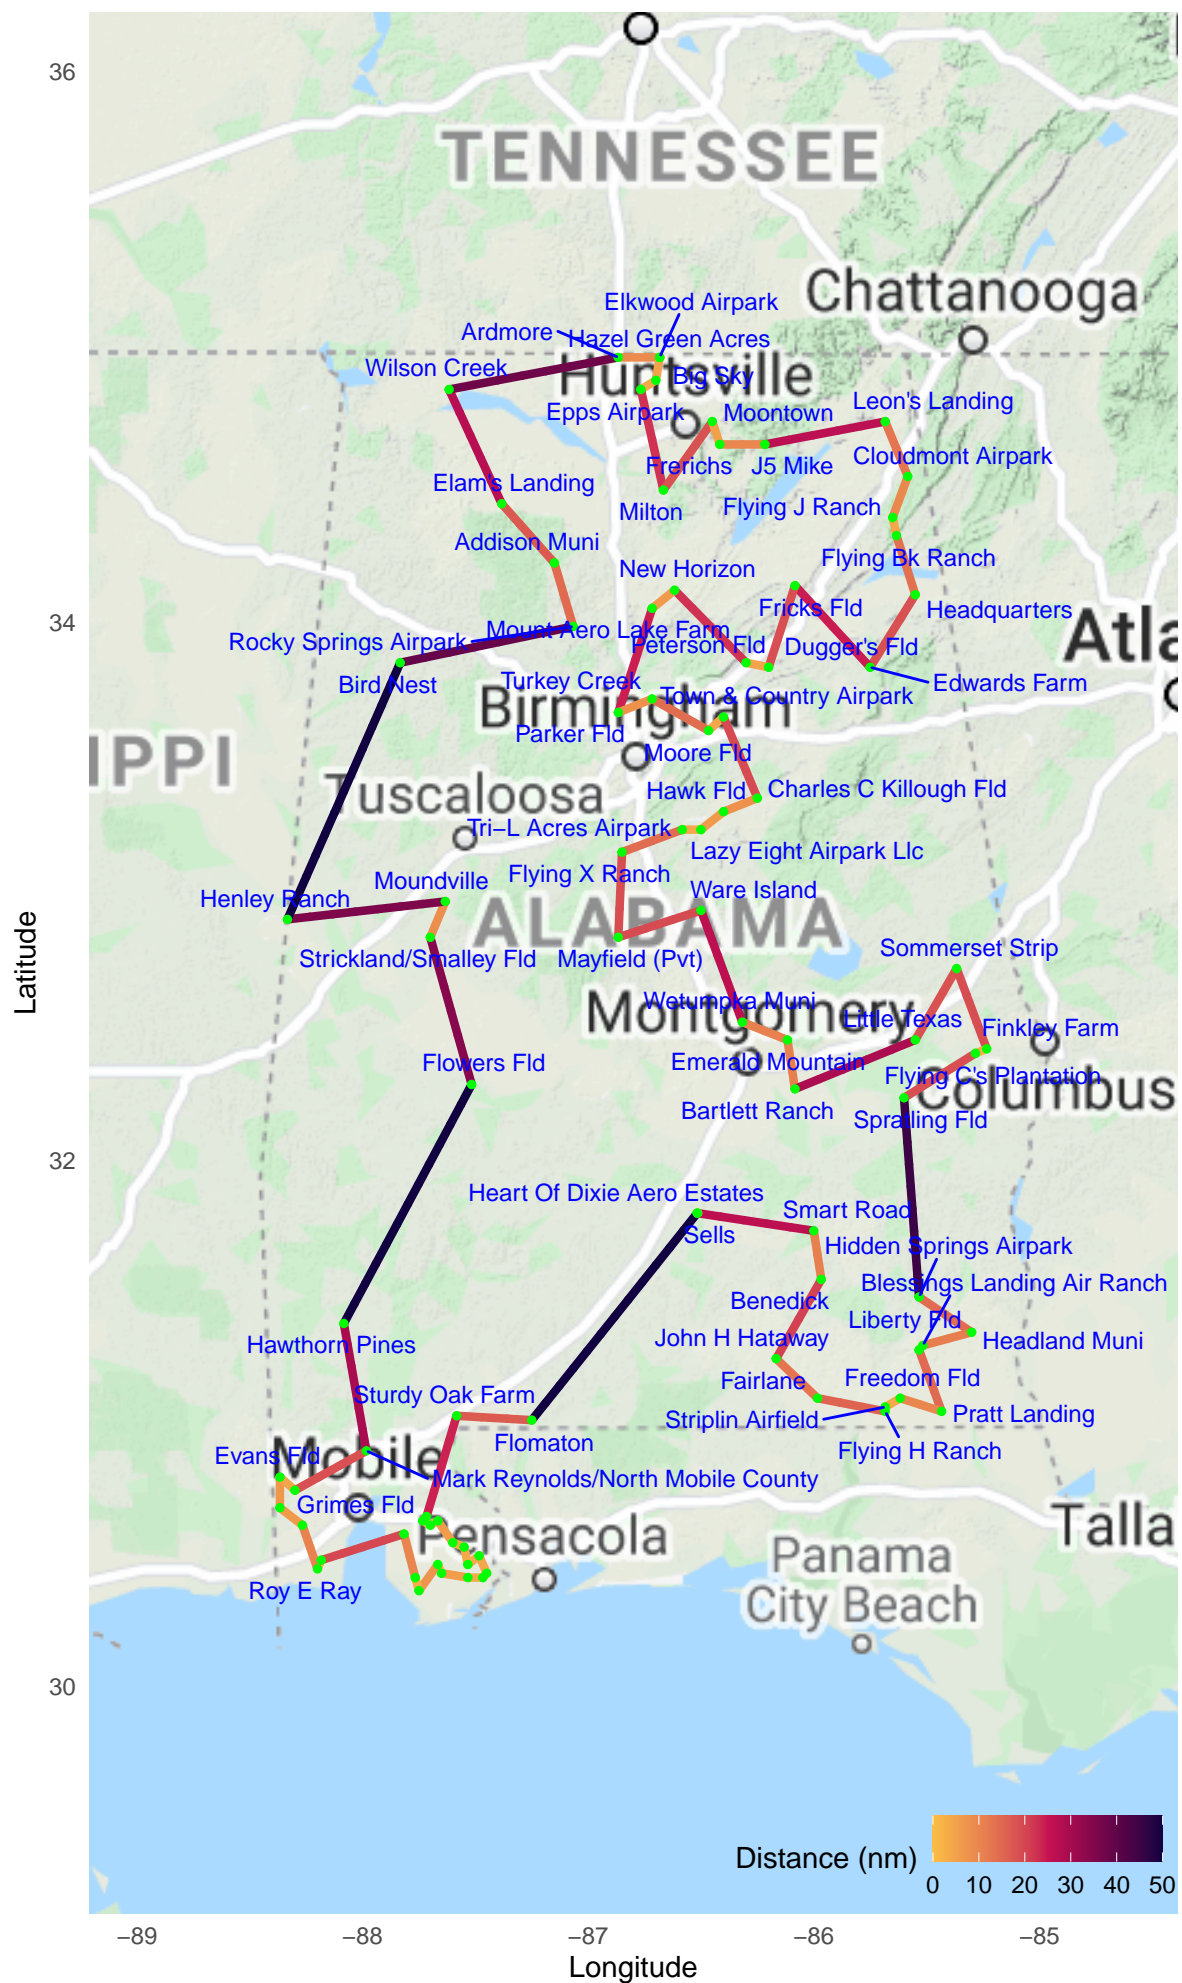

AL Alabama, 88 Airports, 1304 nm
 Shortest tour of Airports with Grass or Dirt runways (backcountry)

Path ignores terrain and airspace.
 Criteria:
 USA FAA Airports
 Surface Grass, Turf, Dirt, Gravel, or Sand in any condition
 Status open, Public or private use
 Some airports may not be labeled when crowded.
 Some distances may be greater than the legend maximum.
 Prof. Erik Erhardt, StatAcumen.com/pilot, January 13, 2021