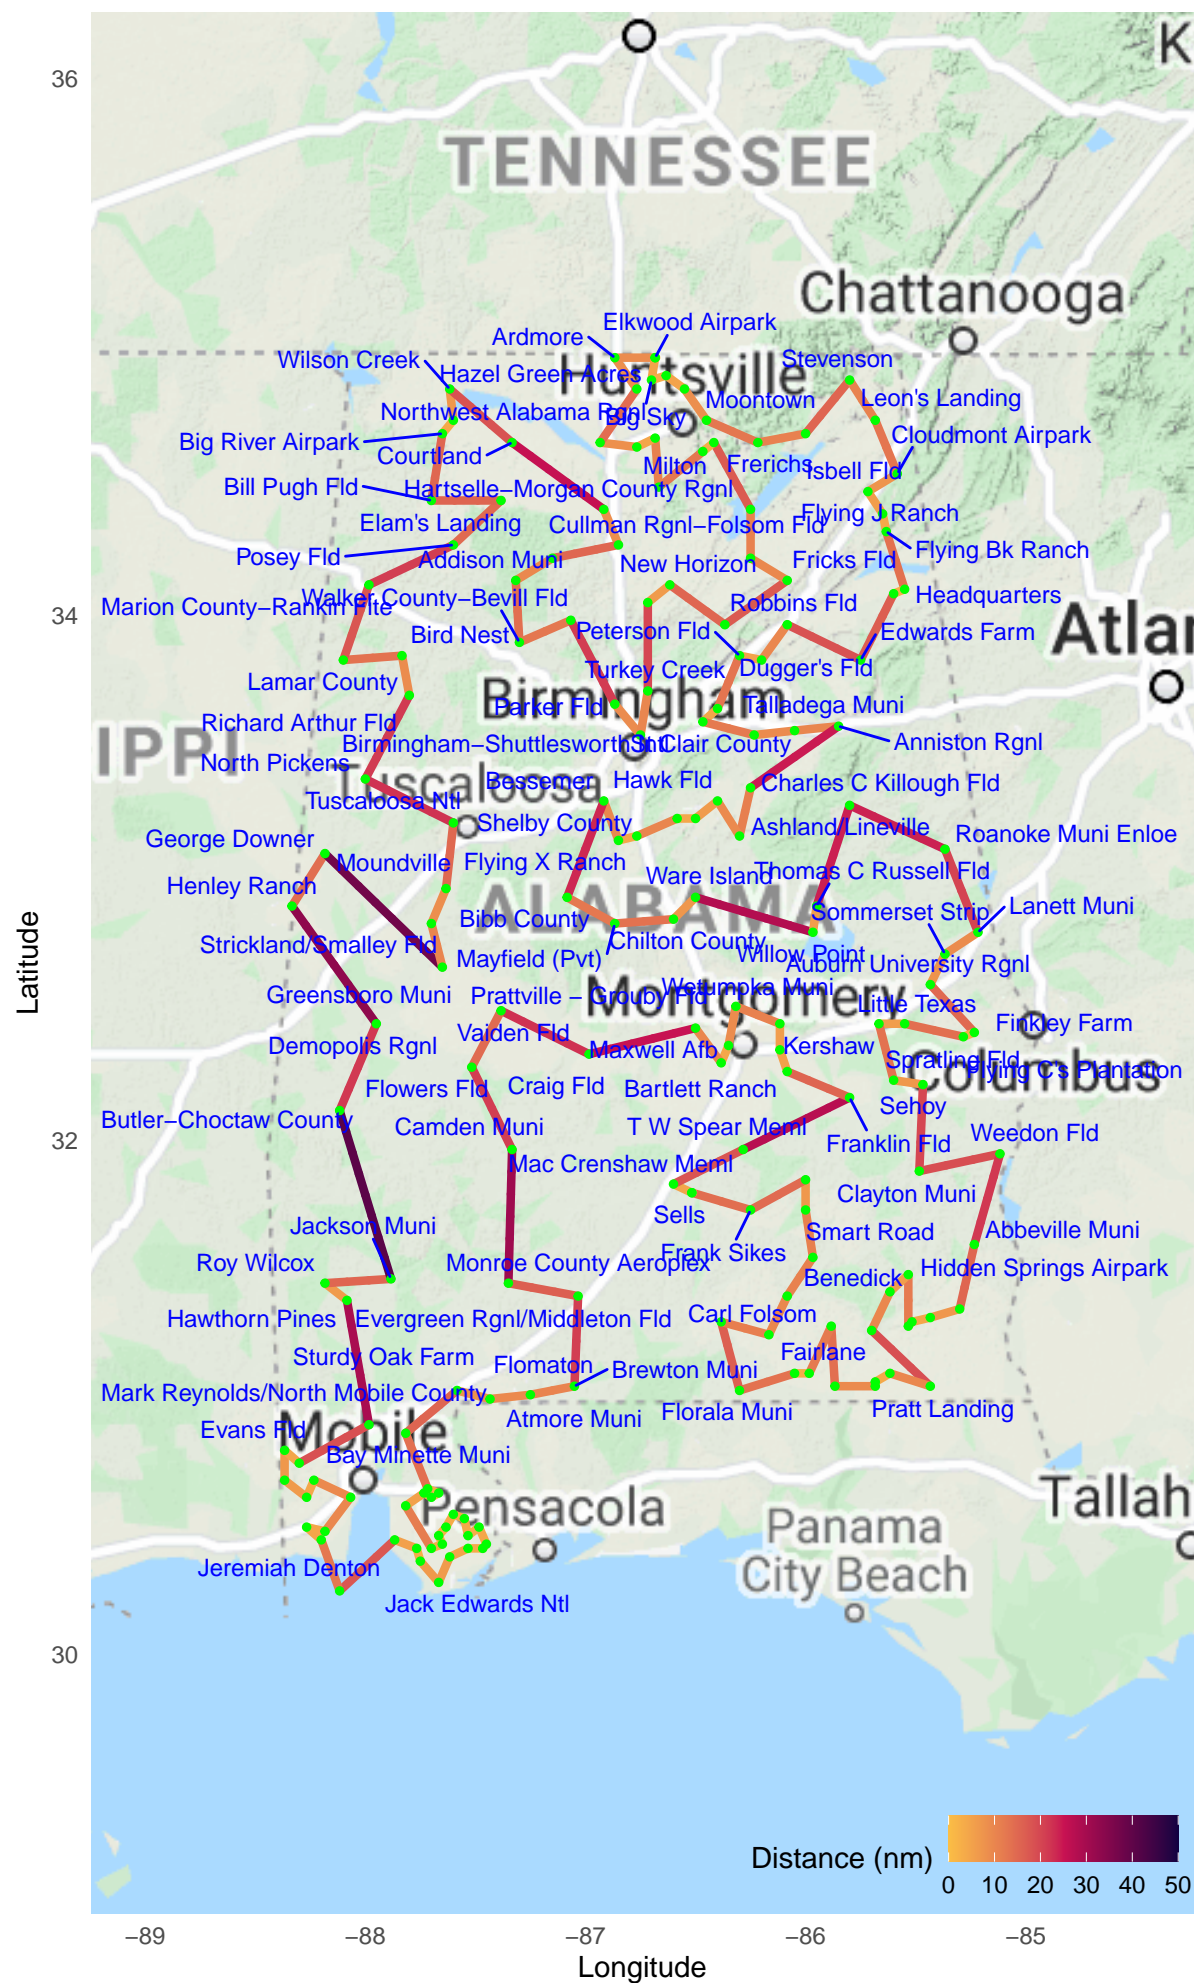

# AL Alabama, 177 Airports, 2041 nm

Shortest tour of All Airports

Path ignores terrain and airspace.

Criteria:

USA FAA Airports

All in any condition

Status open, Public or private use

Some airports may not be labeled when crowded.

Some distances may be greater than the legend maximum.

Prof. Erik Erhardt, StatAcumen.com/pilot, January 13, 2021