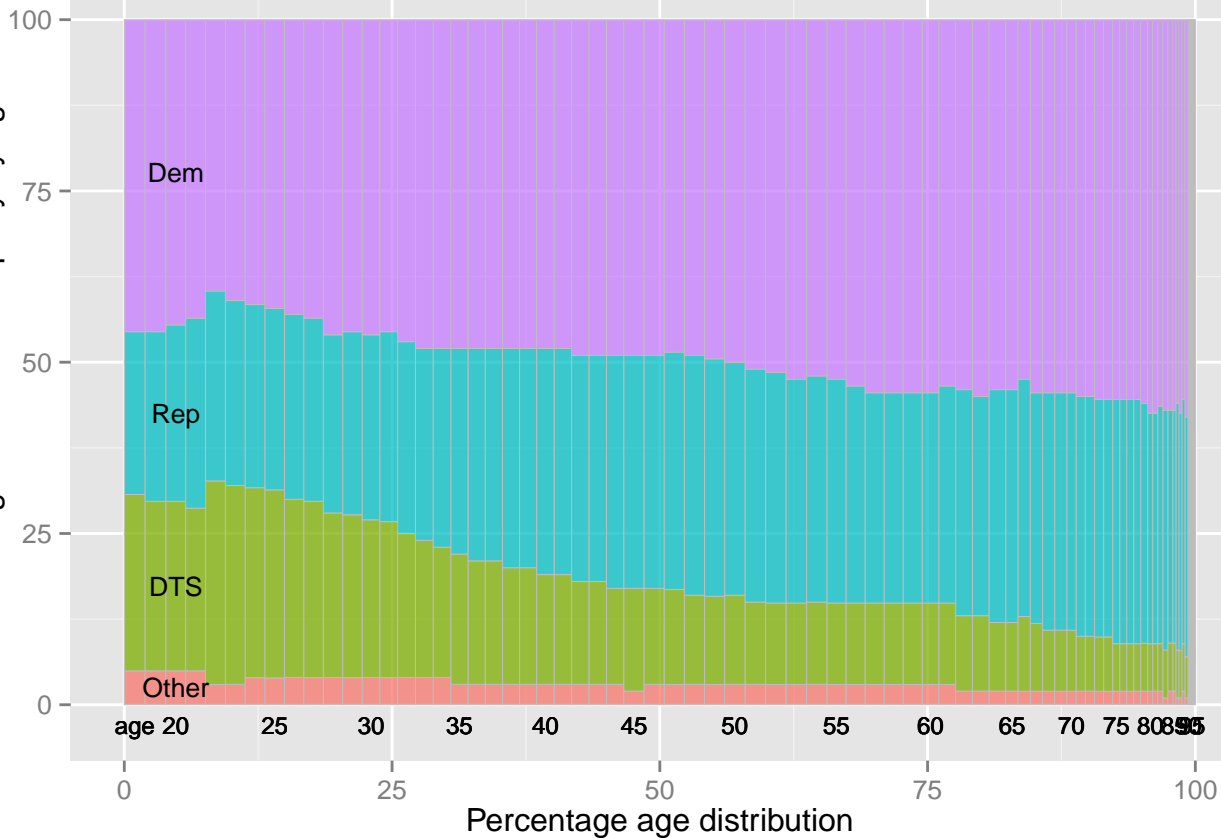

# NM Registered Voters – Party by Age (Oct 2008)

Percent registered voter for party by age

variable